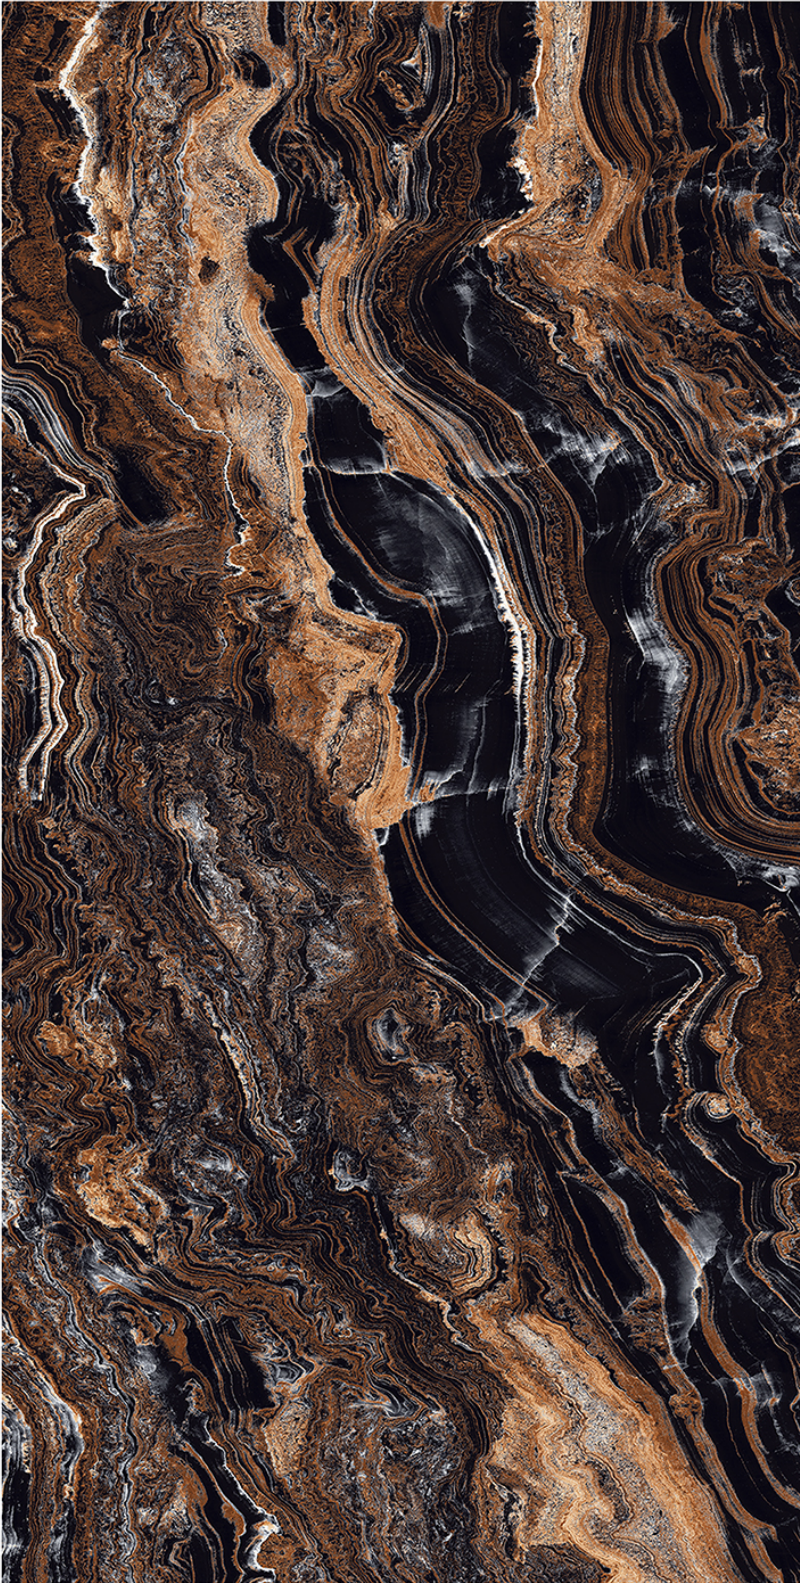

**HIGHGLOSS (INSPIRE)** 600x1200 mm

No. of Random Faces : 3

DESIGN NAME :  
**VOLCANO SPLENDOUR**

**HIGHGLOSS (INSPIRE)** 600x1200 mm

No. of Random Faces : 3

DESIGN NAME :  
**JURASIC GOLD**

**HIGHGLOSS** 600x1200 mm