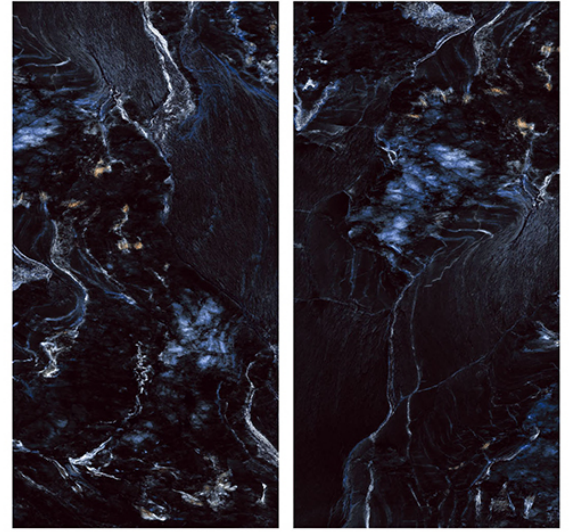

DESIGN NAME :
MINERVA AZUL

HIGHGLOSS 600x1200 mm

No. of Random Faces : 3