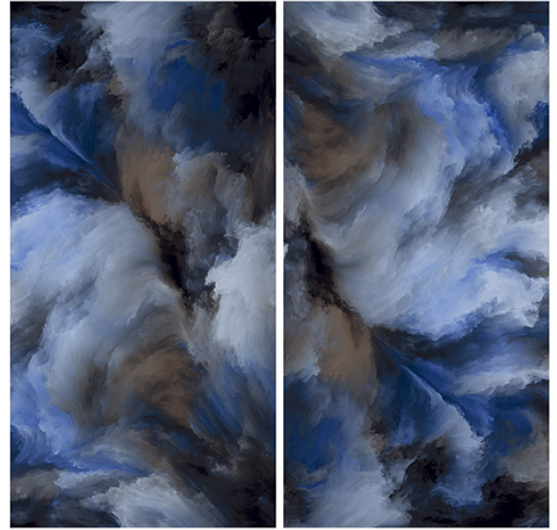

No. of Random Faces : 1

DESIGN NAME :  
**PLANA NERO**

**MATT (COLOR GLAZE)** 600x1200 mm

No. of Random Faces : 1

DESIGN NAME :  
**GOLD ONYX**

**HIGHGLOSS** 600x1200 mm

No. of Random Faces : 4

DESIGN NAME :  
**SILVER ONYX**

**HIGHGLOSS** 600x1200 mm

No. of Random Faces : 4

DESIGN NAME :  
**SKYLINE AZUL**

**HIGHGLOSS** 600x1200 mm

No. of Random Faces : 3

DESIGN NAME :  
**SKYLINE COCO**

**HIGHGLOSS** 600x1200 mm

No. of Random Faces : 3