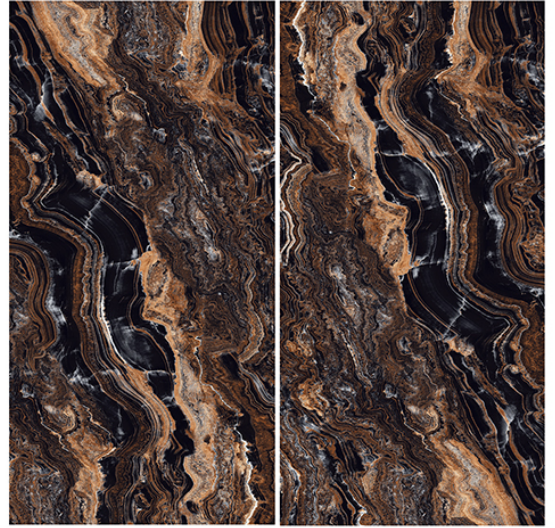

**HIGHGLOSS (INSPIRE)** 600x1200 mm

No. of Random Faces : 3

DESIGN NAME :  
**VOLCANO SPLENDOUR**

**HIGHGLOSS (INSPIRE)** 600x1200 mm

No. of Random Faces : 3

DESIGN NAME :  
**JURASIC GOLD**

**HIGHGLOSS** 600x1200 mm