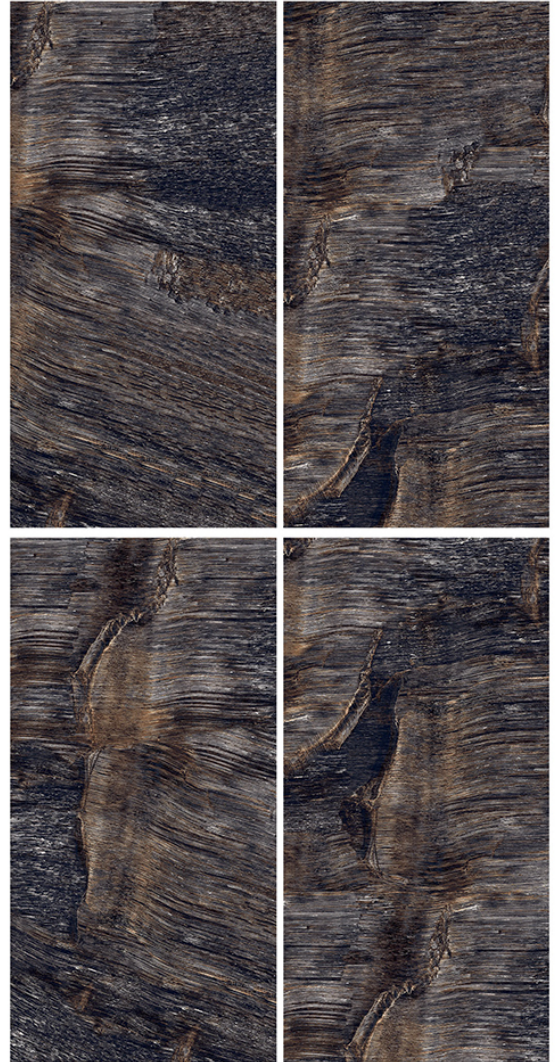

DESIGN NAME :  
**SKYLINE COPPER**

**HIGHGLOSS** 600x1200 mm

No. of Random Faces : 3

DESIGN NAME :  
**SKYLINE NERO**

**HIGHGLOSS** 600x1200 mm

No. of Random Faces : 3

DESIGN NAME :  
**WILD CRAFT**

**HIGHGLOSS** 600x1200 mm