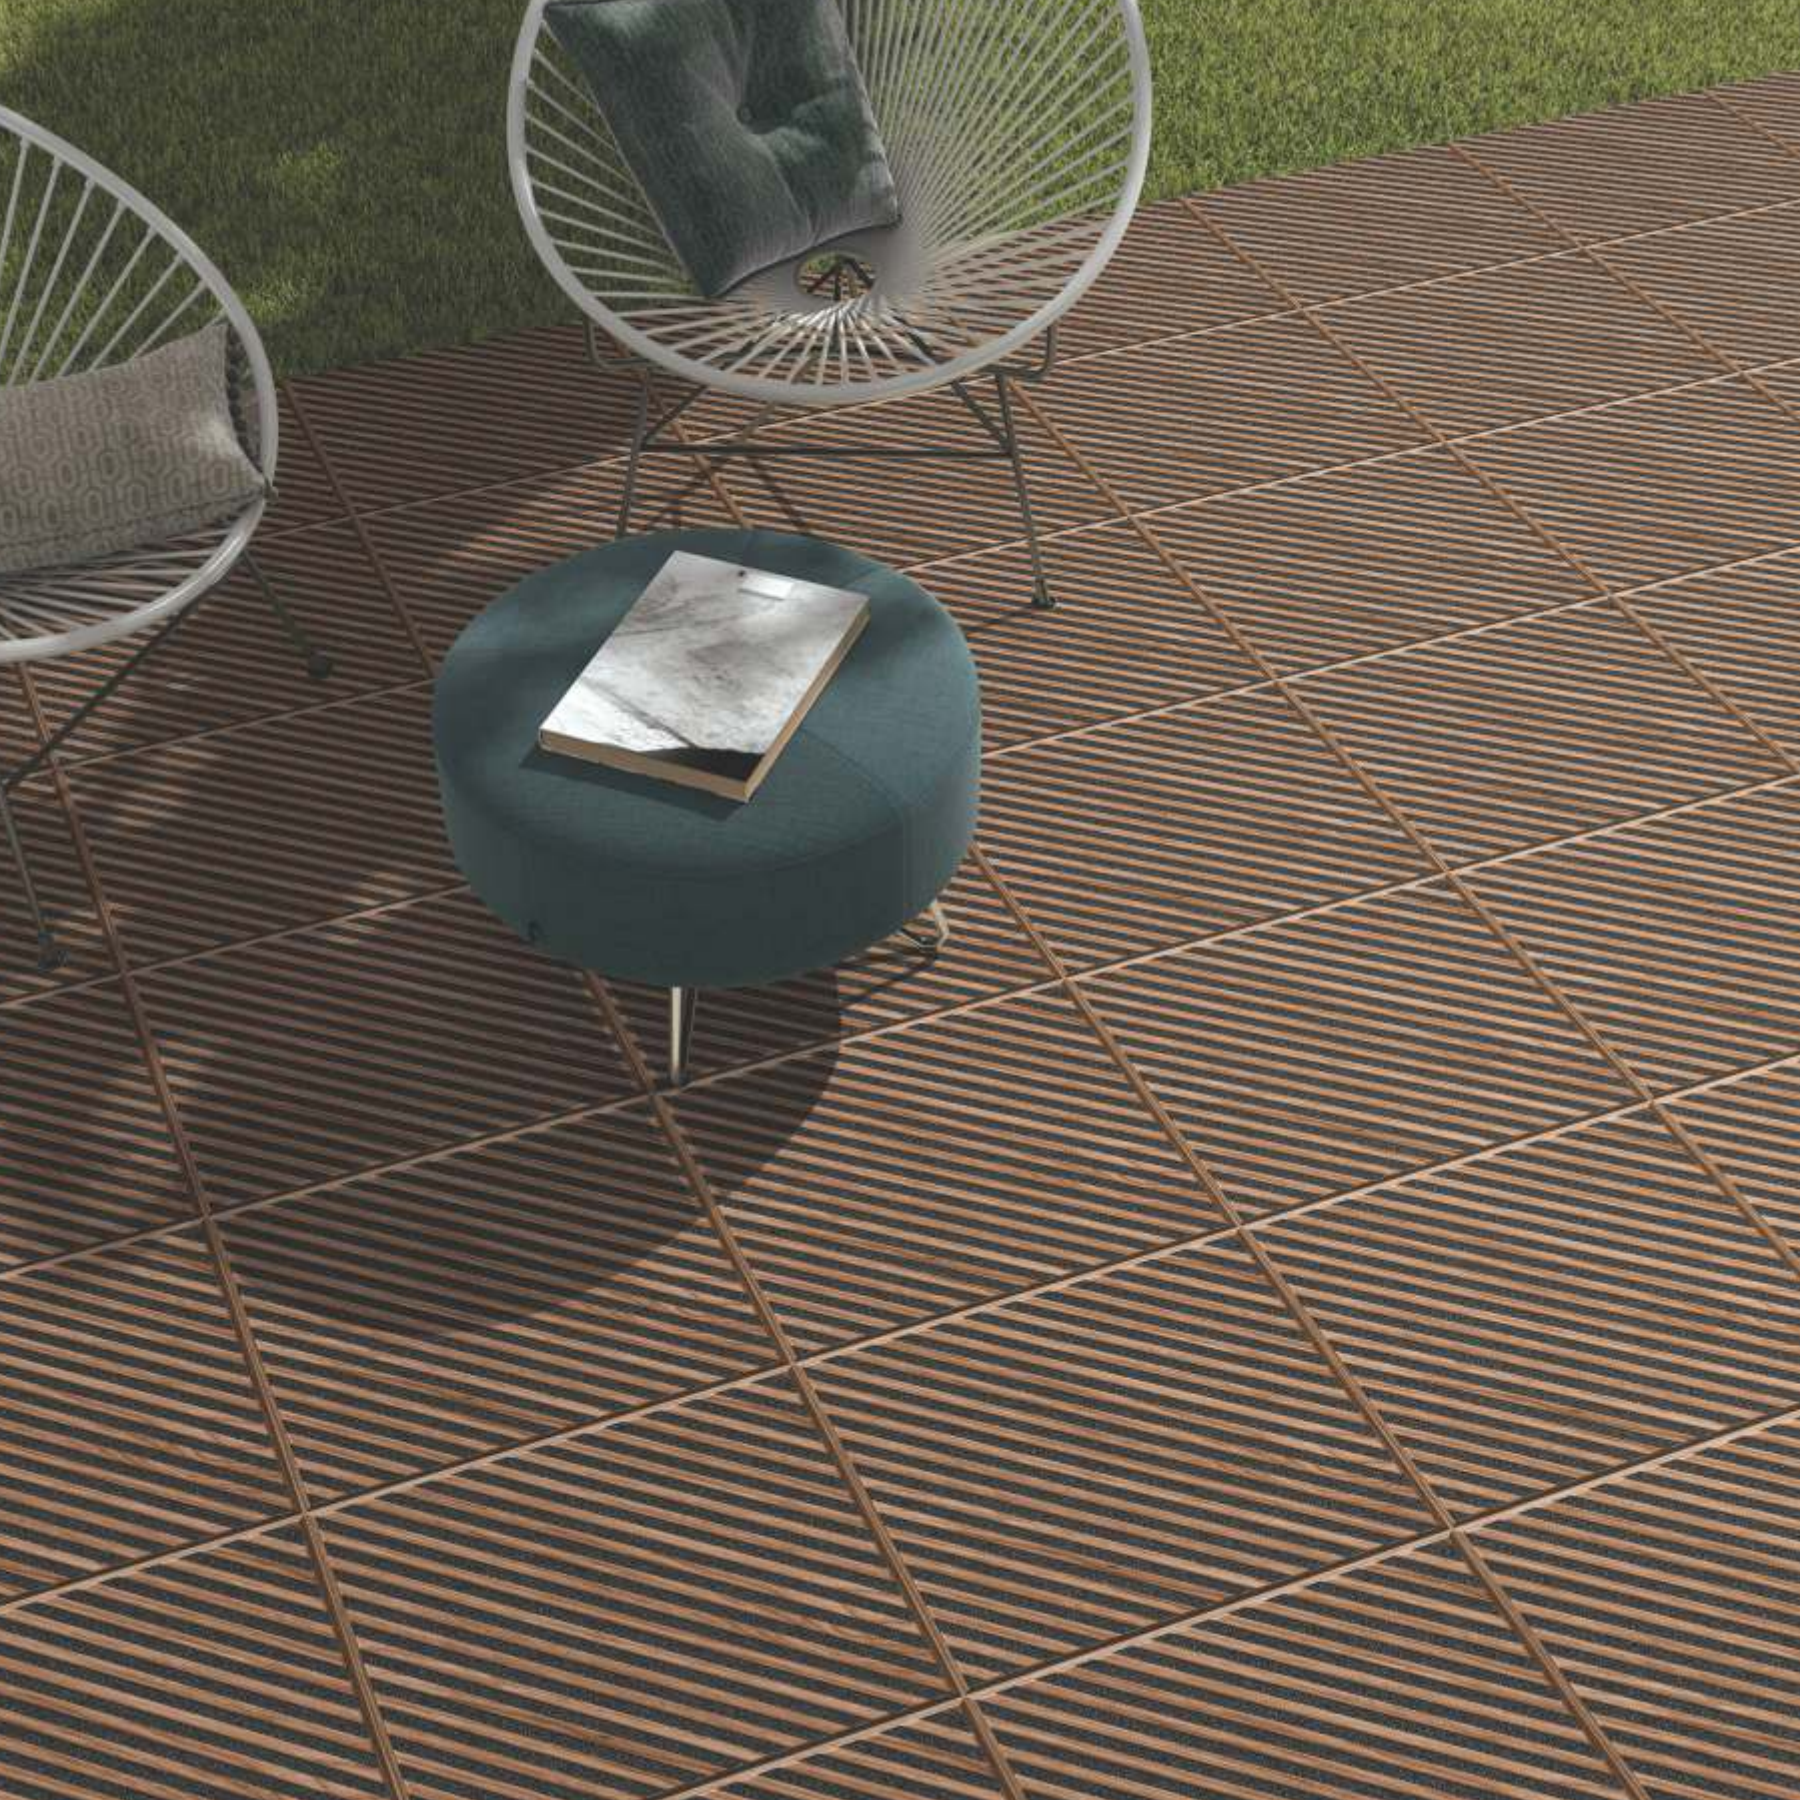

# 40x40 cm | Digital | DuRock

Heavy Duty Outdoor Floor Tiles