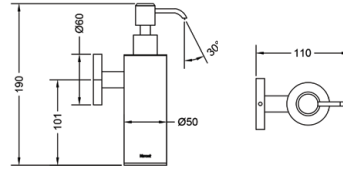

KA930009-GMP

SOAP DISPENSER
ROUND