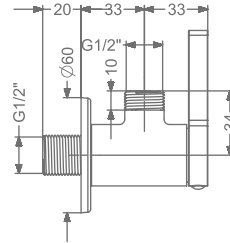

2 WAY BIB TAP WITH FLANGE

₹ 3,200

FAUCET

AGALIA

KB2211003-CP

ANGLE VALVE

₹ 1,600

KB2211032-CP