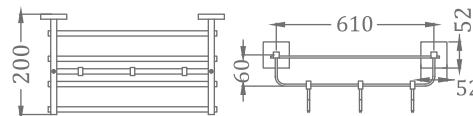

CHROME & ROSE GOLD

KA990005-CRG
SQUARE RANGE
TOWEL HANGER

₹ 1,400

KA990007-CRG
SQUARE RANGE
TUMBLER HOLDER

₹ 1,400

KA990009-CRG
SQUARE RANGE
TOILET PAPER HOLDER

₹ 2,000

KA990010-CRG
SQUARE RANGE
TOWEL RACK 24"