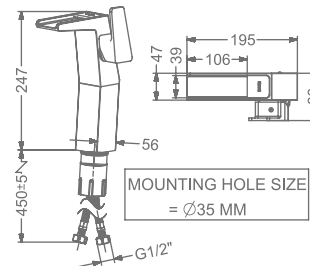

₹ 9,200

KB2611010-ND-CG

SINGLE LEVER BASIN MIXER
WITHOUT POP-UP

₹ 11,000

KB2611011-ND-CG

SINGLE LEVER TALL BASIN MIXER
WITHOUT POP-UP

₹ 14,000

KB2611023-CG