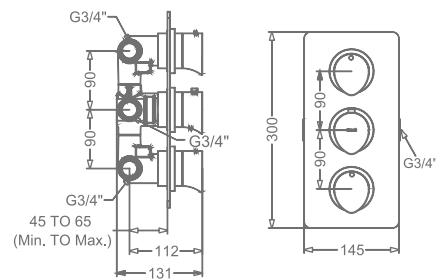

KB23THR002-CP
4 OUTLET CONCEALED HI-FLOW
THERMOSTAT BATH & SHOWER MIXER