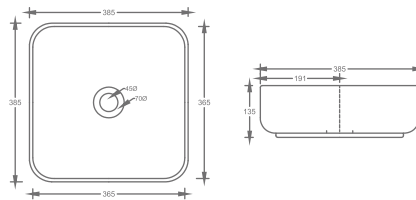

₹ 12,000

ZS23
ART BASIN

₹ 11,000

BASIN

COUNTER TOP

ZS30
ART BASIN

₹ 11,000

ZS43
ART BASIN