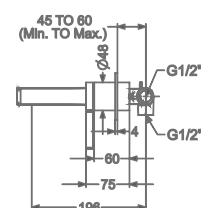

SINGLE LEVER TALL BASIN MIXER
WITHOUT POP-UP

MOUNTING HOLE SIZE
= Ø35 MM

₹ 12,000

KB2211023-GM

CONCEALED SINGLE LEVER
WALL MOUNTED BASIN MIXER TRIMS
(COMPATIBLE WITH KB2211022-GM)

₹ 8,600

FAUCET

AGALIA