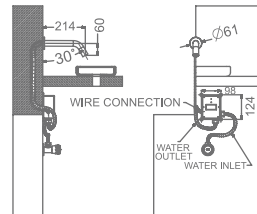

2 OUTLET CONCEALED
HI-FLOW THERMOSTATIC
BATH & SHOWER MIXER

₹ 22,800

FAUCET

SENSOR

KBMST001-CP
WALL MOUNTED SENSOR TAP

₹ 10,600

KBMST001-RG
WALL MOUNTED SENSOR TAP

₹ 11,600