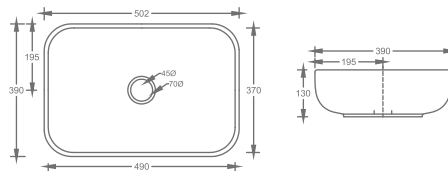

BASIN

COUNTER TOP

₹ 11,000

ZS43
ART BASIN

₹ 15,000

₹ 17,000

₹ 15,000