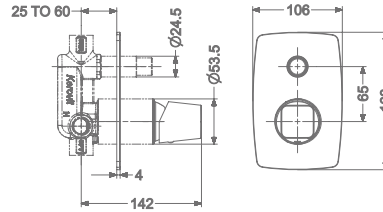

TALL PILLAR TAP

₹ 8,400

FAUCET

AMELIA

KB2911037-GM

2 INLET HI-FLOW CONCEALED
SINGLE LEVER DIVERTER TRIMS
(COMPATIBLE WITH KB2911035-GM)

₹ 5,200

KB2911016-GM