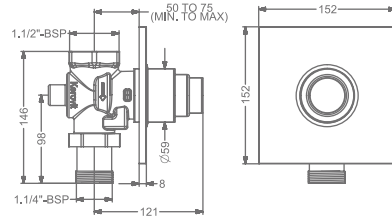

₹ 5,600

KB400002S-RG

CONCEALED DUAL FLUSH VALVE (6 / 3 LTS.)
40 MM WITH SQUARE FLANGE

₹ 6,000

FAUCET

ALLIED PRODUCTS

KB400002S-GM

CONCEALED DUAL FLUSH VALVE (6 / 3 LTS.)
40 MM WITH SQUARE FLANGE