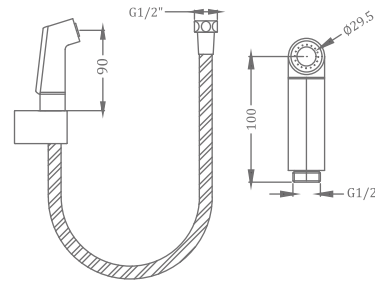

ABS HEALTH FAUCET WITH HOOK
(BRASS) & 1 M HOSE

₹ 3,400

FAUCET

HEALTH FAUCET

KA580014-GMP

ABS HEALTH FAUCET WITH HOOK
(BRASS) & 1 M HOSE

₹ 3,400

ACCESSORIES