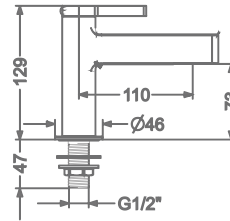

FAUCET

AGALIA

KB2211023-RG

CONCEALED SINGLE LEVER
WALL MOUNTED BASIN MIXER TRIMS
(COMPATIBLE WITH KB2211022-RG)

₹ 8,200

KB2211001-RG

PILLAR TAP

₹ 4,600

KB2211002-RG

TALL PILLAR TAP

₹ 6,800

KB2211037-RG

2 INLET HI-FLOW CONCEALED
SINGLE LEVER DIVERTER TRIMS
(COMPATIBLE WITH KB2211035-RG)

₹ 5,200

KB2211016-RG

BATH SPOUT WITH FLANGE

₹ 4,000