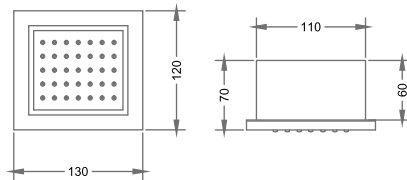

₹ 6,800

KA620003-GM

BRASS RECTANGULAR BODY JET
WITH SILICONE NOZZLE