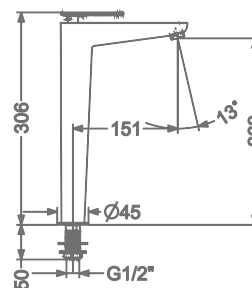

PILLAR TAP

₹ 5,000

KB2311002-RG

TALL PILLAR TAP

₹ 7,800

FAUCET

ARIUS

KB2311037-RG