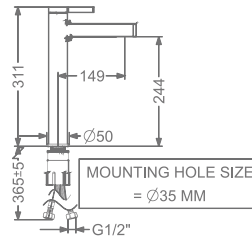

₹ 26,400

FAUCET

AGALIA

KB2211010-ND-CG

SINGLE LEVER BASIN MIXER
WITHOUT POP-UP

₹ 9,000

KB2211011-ND-CG

SINGLE LEVER TALL BASIN MIXER
WITHOUT POP-UP