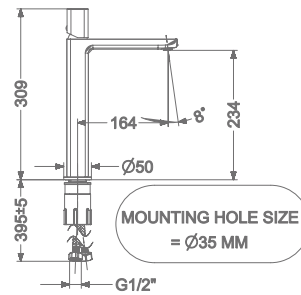

₹ 3,000

FAUCET

AMELIA

KB2911010-GM

SINGLE LEVER BASIN MIXER
WITHOUT POP-UP

₹ 10,300

KB2911011-GM

SINGLE LEVER TALL BASIN MIXER
WITHOUT POP-UP