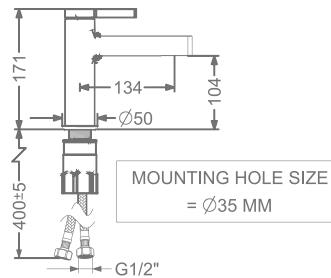

SINGLE LEVER BASIN MIXER
WITHOUT POP-UP

₹ 9,000