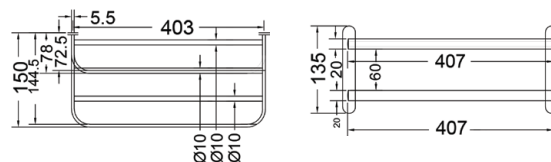

CONVEX RANGE
TOWEL RACK 24"

₹ 8,600

KA660011-GM

CONVEX RANGE
TOWEL RACK 18"

₹ 8,200

KA990001-GM

SQUARE RANGE
TOWEL RAIL 24"

₹ 3,000