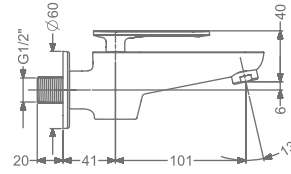

FAUCET

ARIUS

KB2311004-CP
BIB TAP WITH FLANGE

₹ 3,400

KB2311005-CP
2 WAY BIB TAP WITH FLANGE

₹ 3,800

KB2311003-CP
ANGLE VALVE

₹ 1,800

KB2311032-CP
CSC TRIMS WITH FLANGE
(COMPATIBLE WITH KB11060
& KB11061)

₹ 1,200

₹ 24,600