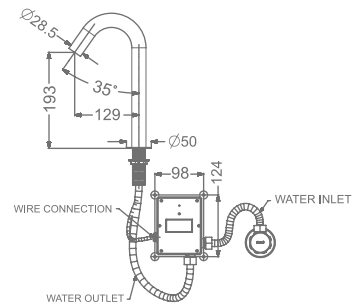

KBMST002-CP
DECK MOUNTED SENSOR TAP

₹ 11,000

KBMST002-RG
DECK MOUNTED SENSOR TAP

₹ 11,400

KBMST002-CG
DECK MOUNTED SENSOR TAP

₹ 11,400

KBMST002-GM
DECK MOUNTED SENSOR TAP

₹ 11,800