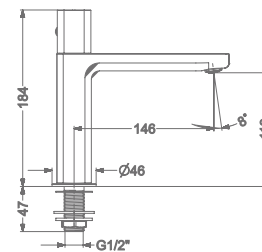

FAUCET

AMELIA

KB2911010-RG
SINGLE LEVER BASIN MIXER
WITHOUT POP-UP

₹ 9,800

KB2911011-RG
SINGLE LEVER TALL BASIN MIXER
WITHOUT POP-UP

₹ 12,800

₹ 7,100

KB2911001-RG
PILLAR TAP

₹ 5,245

KB2911002-RG
TALL PILLAR TAP

₹ 8,200