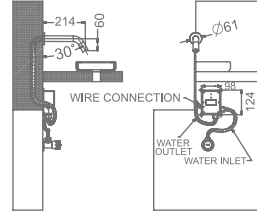

2 OUTLET CONCEALED
HI-FLOW THERMOSTATIC
BATH & SHOWER MIXER

₹ 22,800

FAUCET

SENSOR

KBMST001-CP
WALL MOUNTED SENSOR TAP

₹ 10,600

KBMST001-RG
WALL MOUNTED SENSOR TAP

₹ 11,600