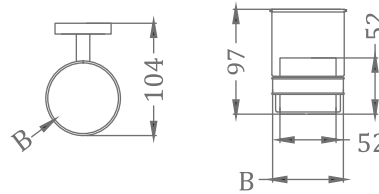

CHROME & ROSE GOLD

KA990005-CRG
SQUARE RANGE
TOWEL HANGER

₹ 1,400

KA990007-CRG
SQUARE RANGE
TUMBLER HOLDER

₹ 1,400

KA990009-CRG
SQUARE RANGE
TOILET PAPER HOLDER

₹ 2,000

KA990010-CRG
SQUARE RANGE
TOWEL RACK 24"