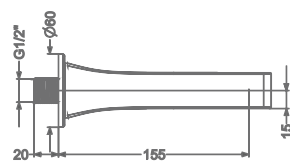

BATH SPOUT WITH FLANGE