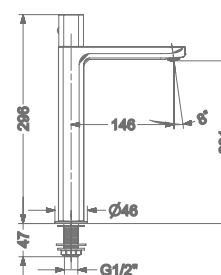

KB2911023-CP

CONCEALED WALL MOUNTED
SINGLE LEVER BASIN MIXER TRIMS
(COMPATIBLE WITH KB11022-CP)

₹ 6,300

KB2911001-CP

PILLAR TAP

₹ 4,200

KB2911002-CP

TALL PILLAR TAP