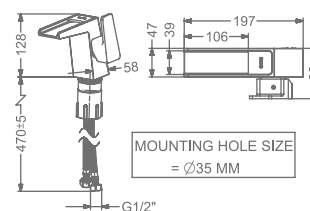

CONCEALED WALL MOUNTED
SINGLE LEVER BASIN MIXER TRIMS
(COMPATIBLE WITH KB2611022-CG)

₹ 9,200

KB2611010-ND-GM

SINGLE LEVER BASIN MIXER
WITHOUT POP-UP

₹ 11,400

FAUCET

AENON

KB2611011-ND-GM