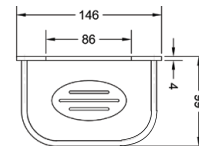

KA660002-CGL

CONVEX RANGE
TOWEL RAIL 18"

₹ 3,600

KA660003-CGL

CONVEX RANGE
ROBE HOOK

₹ 600

KA660004-CGL

CONVEX RANGE
SOAP DISH