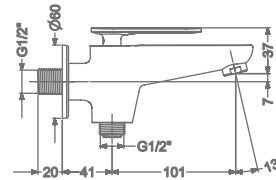

FAUCET

ARIUS

KB2311004-CP
BIB TAP WITH FLANGE

₹ 3,400

KB2311005-CP
2 WAY BIB TAP WITH FLANGE

₹ 3,800

KB2311003-CP
ANGLE VALVE

₹ 1,800