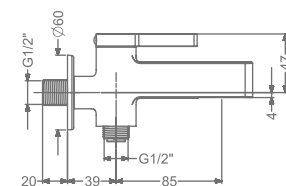

AGALIA

KB2211036-CP

3 INLET CONCEALED SINGLE LEVER
BATH & SHOWER MIXER TRIMS
(COMPATIBLE WITH KB2211034-CP)

₹ 4,000

KB2211037-CP

2 INLET HI-FLOW CONCEALED
SINGLE LEVER DIVERTER TRIMS
(COMPATIBLE WITH KB2211035-CP)

₹ 4,200

KB2211016-CP

BATH SPOUT WITH FLANGE

₹ 2,800

KB2211004-CP

BIB TAP WITH FLANGE

₹ 3,000

KB2211005-CP

2 WAY BIB TAP WITH FLANGE

₹ 3,200