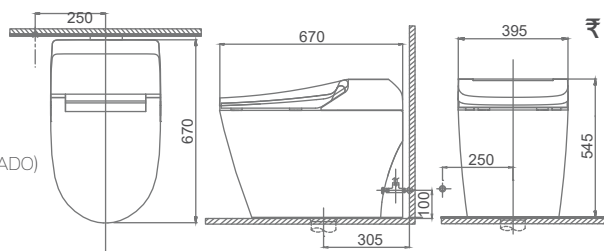

TOILET

WALL-HUNG

KS121W
BLANCHE
RIMLESS WALL-HUNG
GLOSSY WHITE
WITH FISCHER SET

₹ 17,000

KB064E
CRAIG
RIMLESS WALL-HUNG
WITH SLIM UF SEAT COVER

₹ 18,000

KS123GB
STEFAN
RIMLESS WALL-HUNG
GLOSSY BLACK WITH
TORNADO FLUSHING