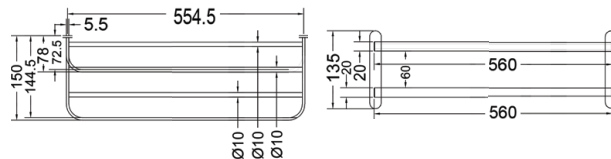

KA660008-RG

CONVEX RANGE
TOILET PAPER HOLDER

₹ 1,400

KA660010-RG

CONVEX RANGE
TOWEL RACK 24"

₹ 8,200

KA660011-RG

CONVEX RANGE
TOWEL RACK 18"