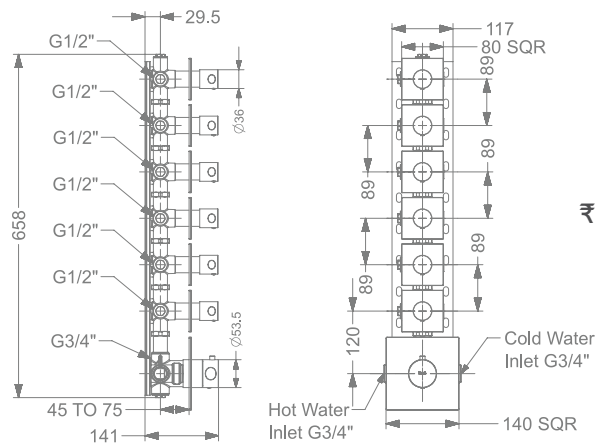

THERMOSTAT

KBTHS004-GMP

MULTIFLOW (6 OUTLET)
CONCEALED HI-FLOW
THERMOSTATIC MIXER

₹ 45,400

KBTHR003-RG

MULTIFLOW (6 OUTLET)
CONCEALED HI-FLOW
THERMOSTATIC MIXER

₹ 45,400

KBTHR003-CG