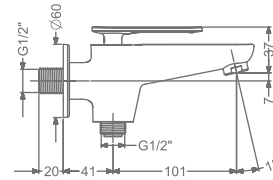

KB2311004-GM

BIB TAP WITH FLANGE

₹ 5,400

FAUCET

ARIUS

KB2311005-GM
2 WAY BIB TAP WITH FLANGE

₹ 6,000

KB2311003-GM
ANGLE VALVE