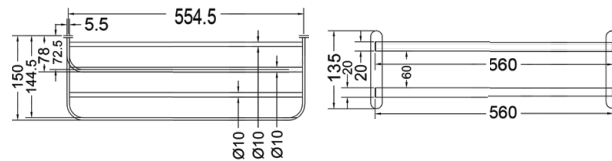

CONVEX RANGE
TOWEL RACK 24"

₹ 8,600

KA660011-GM

CONVEX RANGE
TOWEL RACK 18"

₹ 8,200

KA990001-GM

SQUARE RANGE
TOWEL RAIL 24"

₹ 3,000