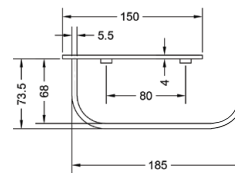

CONVEX RANGE
SOAP DISH

₹ 2,000

KA660005-CRG

CONVEX RANGE
TOWEL RING

₹ 1,600

KA660007-CRG

CONVEX RANGE
TUMBLER HOLDER

₹ 2,000