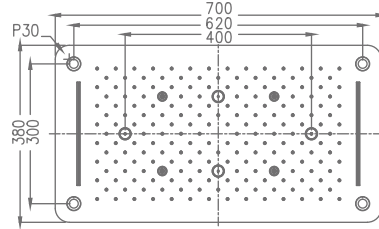

₹ 31,400

SHOWER

OVERHEAD RAIN SHOWER

KA600001-8-CP

THREE FUNCTIONS CEILING SHOWER
WITH CHROMOTHERAPY - SS
(RAIN, TWO WATERFALL & FOUR MISTS)

₹ 57,200

KA600001-8-RG

THREE FUNCTIONS CEILING SHOWER
WITH CHROMOTHERAPY - SS
(RAIN, TWO WATERFALL & FOUR MISTS)