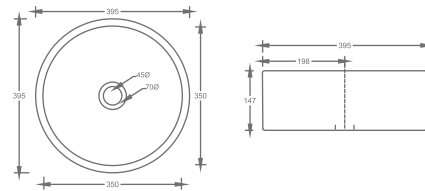

BASIN

COUNTER TOP

₹ 17,000

₹ 11,000

₹ 11,000

₹ 12,000

₹ 11,000