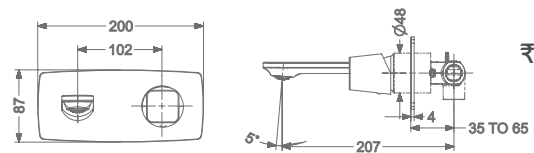

KB2911023-CP

CONCEALED WALL MOUNTED
SINGLE LEVER BASIN MIXER TRIMS
(COMPATIBLE WITH KB11022-CP)

₹ 6,300