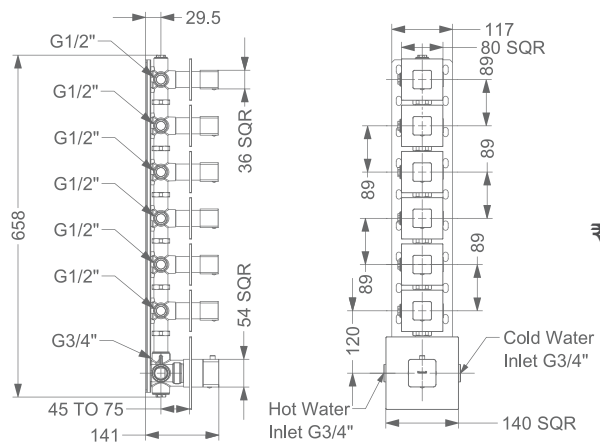

₹ 45,400

KBTHS004-CG

MULTIFLOW (6 OUTLET)
CONCEALED HI-FLOW
THERMOSTATIC MIXER

₹ 45,400

KBTHS004-GM

MULTIFLOW (6 OUTLET)
CONCEALED HI-FLOW
THERMOSTATIC MIXER

₹ 45,400

FAUCET