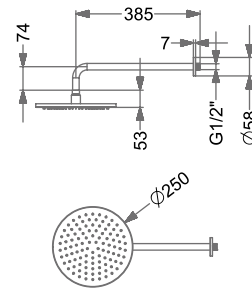

₹ 79,600

SHOWER

OVERHEAD RAIN SHOWER

KA570025-CP

SINGLE FUNCTION OVERHEAD SHOWER WITH 15° SHOWER ARM & WALL FLANGE (BRASS)

₹ 13,400

KA570025-RG

SINGLE FUNCTION OVERHEAD SHOWER WITH 15° SHOWER ARM & WALL FLANGE (BRASS)