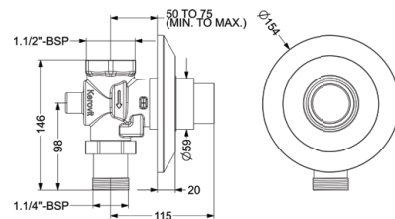

CONCEALED DUAL FLUSH VALVE (6 / 3 LTS.)
32 MM WITH SQUARE FLANGE

₹ 6,000

KB400001R-RG

CONCEALED SINGLE FLUSH VALVE (6 LTS.)
40 MM WITH ROUND FLANGE

₹ 5,600

KB320002R-RG

CONCEALED DUAL FLUSH VALVE (6 / 3 LTS.)
32 MM WITH ROUND FLANGE