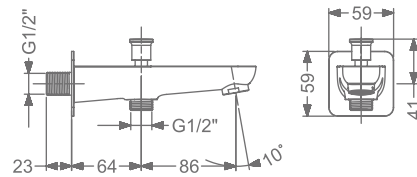

KB2311017-RG

BATH TUB SPOUT WITH
DIVERTER & FLANGE

₹ 5,000