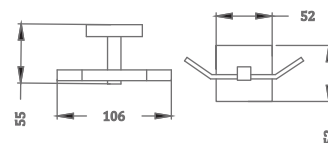

KA990003-GM

SQUARE RANGE
ROBE HOOK