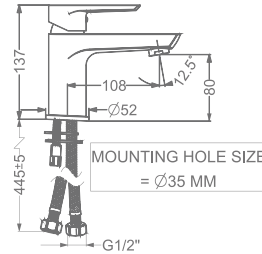

FAUCET

CHIME

KB911010-ND-CG
SINGLE LEVER BASIN MIXER
WITHOUT POP-UP

₹ 7,700

KB911011-ND-CG
SINGLE LEVER TALL BASIN MIXER
WITHOUT POP-UP

₹ 10,900

KB911023-CG
CONCEALED WALL MOUNTED
SINGLE LEVER BASIN MIXER TRIMS
(COMPATIBLE WITH KB911022-CG)

₹ 8,000

KB911001-CG
PILLAR TAP

₹ 5,000

KB911002-CG
TALL PILLAR TAP

₹ 7,000