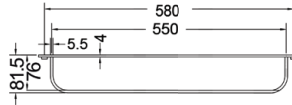

₹ 7,800

KA990011-CRG
SQUARE RANGE
TOWEL RACK 18"

₹ 6,600

ACCESSORIES

CHROME & GOLD

KA660001-CGL

CONVEX RANGE
TOWEL RAIL 24"

₹ 4,000