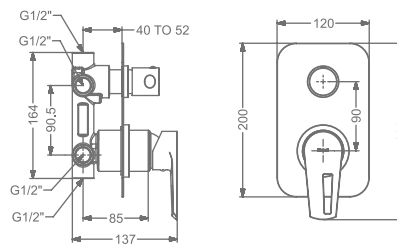

KB911056-CG

HI-FLOW CONCEALED BODY
& TRIMS FOR TRIO FUNCTION
(SHOWER & SPOUT)