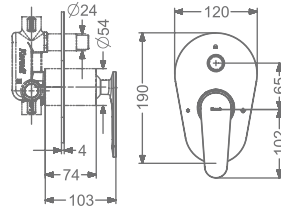

TALL PILLAR TAP

₹ 8,000

FAUCET

ARIUS

KB2311037-GM

2 INLET HI-FLOW CONCEALED
SINGLE LEVER DIVERTER TRIMS
(COMPATIBLE WITH KB2311035-GM)

₹ 5,000

KB2311056-GM