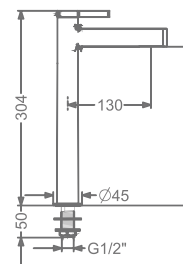

KB2211001-GM

PILLAR TAP

₹ 4,800

KB2211002-GM

TALL PILLAR TAP

₹ 7,200

KB2211037-GM

2 INLET HI-FLOW CONCEALED
SINGLE LEVER DIVERTER TRIMS
(COMPATIBLE WITH KB2211035-GM)