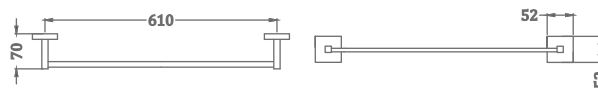

KA990001-RG

SQUARE RANGE
TOWEL RAIL 24"

₹ 2,800

KA990002-RG

SQUARE RANGE
TOWEL RAIL 18"