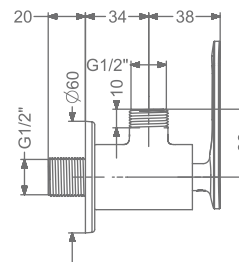

ARIUS

KB2311005-RG
2 WAY BIB TAP WITH FLANGE

₹ 5,600

KB2311003-RG
ANGLE VALVE

₹ 2,800

KB2311032-RG
CSC TRIMS WITH FLANGE
(COMPATIBLE WITH KB11060
& KB11061)

₹ 1,800

KB23THR002-RG
4 OUTLET CONCEALED HI-FLOW
THERMOSTAT BATH & SHOWER MIXER