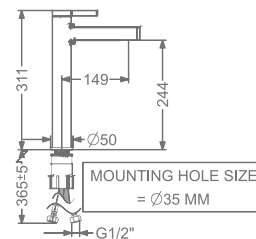

SINGLE LEVER TALL BASIN MIXER
WITHOUT POP-UP

MOUNTING HOLE SIZE
= Ø35 MM

₹ 12,000

KB2211023-GM

CONCEALED SINGLE LEVER
WALL MOUNTED BASIN MIXER TRIMS
(COMPATIBLE WITH KB2211022-GM)

₹ 8,600

FAUCET

AGALIA