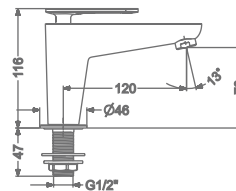

FAUCET

ARIUS

KB2311010-ND-GMP

SINGLE LEVER BASIN MIXER
WITHOUT POP-UP

₹ 9,800

KB2311011-ND-GMP

SINGLE LEVER TALL BASIN MIXER
WITHOUT POP-UP

₹ 13,000

KB2311023-GMP

CONCEALED SINGLE LEVER
WALL MOUNTED BASIN MIXER TRIMS
(COMPATIBLE WITH KB2311022-GMP)

₹ 7,600

KB2311001-GMP

PILLAR TAP

₹ 5,700

KB2311002-GMP

TALL PILLAR TAP

₹ 8,600