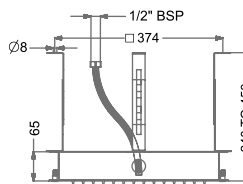

₹ 33,000

KA570027-RG

SINGLE FUNCTION CEILING
SHOWER (BRASS)

₹ 39,400

KA570027-GM

SINGLE FUNCTION CEILING
SHOWER (BRASS)

₹ 41,400

KA570027-GMP