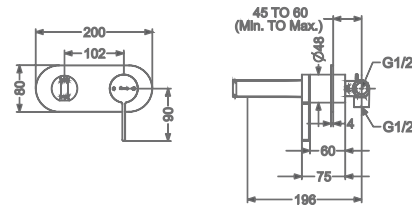

KB2211023-CP

CONCEALED SINGLE LEVER
WALL MOUNTED BASIN MIXER TRIMS
(COMPATIBLE WITH KB2211022-CP)

₹ 6,000