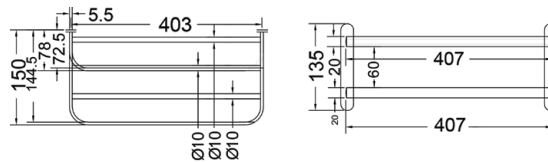

KA660011-CRG

CONVEX RANGE
TOWEL RACK 18"

₹ 7,200

KA990001-CRG

SQUARE RANGE
TOWEL RAIL 24"

₹ 2,800

KA990002-CRG

SQUARE RANGE
TOWEL RAIL 18"