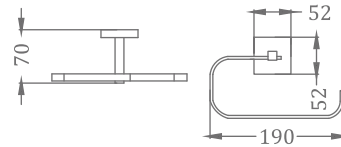

ACCESSORIES

GUNMETAL

KA990004-GM
SQUARE RANGE
SOAP DISH

₹ 1,800

KA990005-GM
SQUARE RANGE
TOWEL HANGER

₹ 1,800

KA990007-GM
SQUARE RANGE
TUMBLER HOLDER

₹ 1,600

KA990009-GM
SQUARE RANGE
TOILET PAPER HOLDER

₹ 3,200

₹ 9,000

₹ 7,600