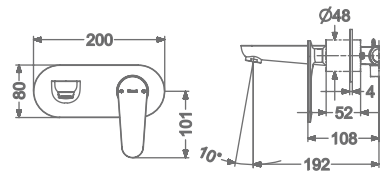

CONCEALED SINGLE LEVER
WALL MOUNTED BASIN MIXER TRIMS
(COMPATIBLE WITH KB2311022-GM)

₹ 7,200