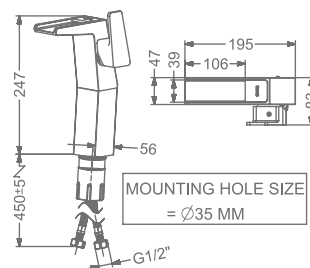

KB2611011-ND-RG

SINGLE LEVER TALL BASIN MIXER
WITHOUT POP-UP