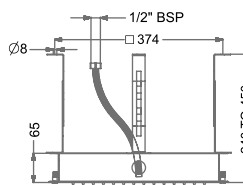

KA570027-RG

SINGLE FUNCTION CEILING
SHOWER (BRASS)

₹ 39,400