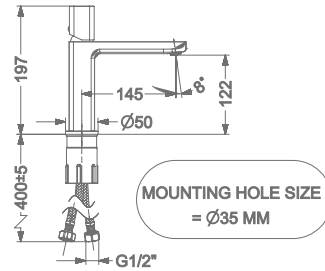

KB2911010-CG

SINGLE LEVER BASIN MIXER
WITHOUT POP-UP

₹ 9,800