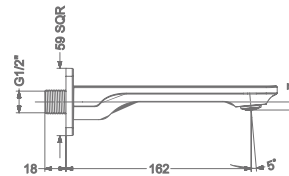

BATH SPOUT WITH FLANGE

₹ 4,200