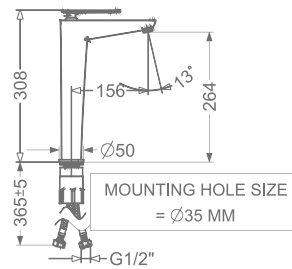

₹ 26,400

FAUCET

ARIUS

KB2311010-ND-GM

SINGLE LEVER BASIN MIXER
WITHOUT POP-UP

₹ 9,800

KB2311011-ND-GM

SINGLE LEVER TALL BASIN MIXER
WITHOUT POP-UP