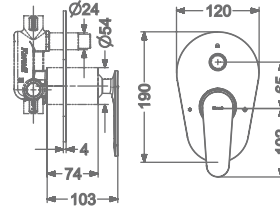

KB2311037-GMP

2 INLET HI-FLOW CONCEALED
SINGLE LEVER DIVERTER TRIMS
(COMPATIBLE WITH KB2311035-GMP)

₹ 5,000