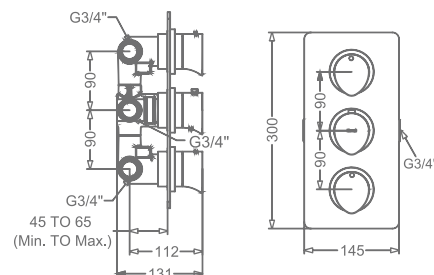

KB23THR002-GMP
4 OUTLET CONCEALED HI-FLOW
THERMOSTAT BATH & SHOWER MIXER