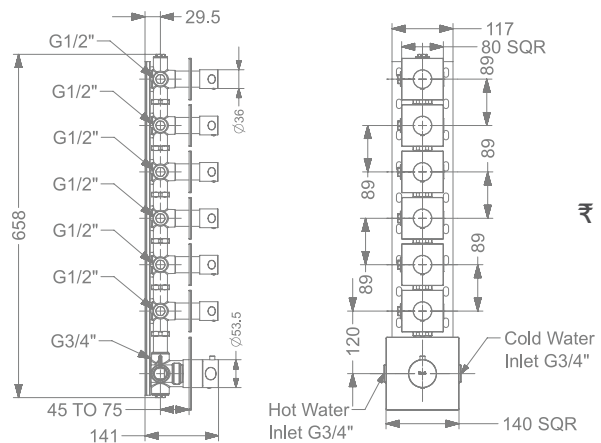

KBTHR003-GMP

MULTIFLOW (6 OUTLET)
CONCEALED HI-FLOW
THERMOSTATIC MIXER