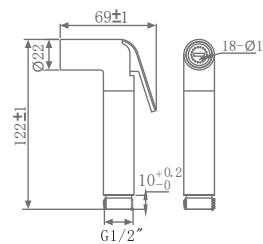

₹ 3,200

KA580012-RG
HEALTH FAUCET WITH HOOK
(BRASS) & 1 M HOSE

₹ 4,400

KA580012-CG
HEALTH FAUCET WITH HOOK
(BRASS) & 1 M HOSE

₹ 4,400

KA580012-GM
HEALTH FAUCET WITH HOOK
(BRASS) & 1 M HOSE

₹ 4,600

KA580012-GMP
HEALTH FAUCET WITH HOOK
(BRASS) & 1 M HOSE