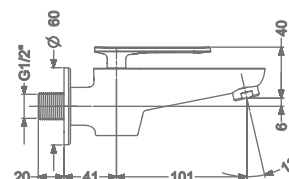

BATH SPOUT WITH FLANGE

₹ 4,200

KB2311017-GMP

BATH TUB SPOUT WITH
DIVERTER & FLANGE

₹ 5,200

KB2311004-GMP

BIB TAP WITH FLANGE

₹ 5,400