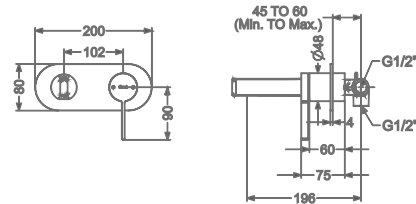

CONCEALED SINGLE LEVER
WALL MOUNTED BASIN MIXER TRIMS
(COMPATIBLE WITH KB2211022-CG)

₹ 8,200