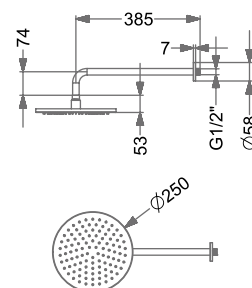

KA570025-GMP

SINGLE FUNCTION OVERHEAD SHOWER WITH 15° SHOWER ARM & WALL FLANGE (BRASS)