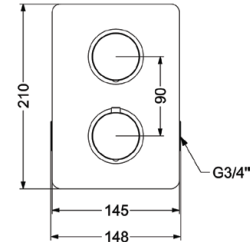

MULTIFLOW (6 OUTLET)
CONCEALED HI-FLOW
THERMOSTATIC MIXER

₹ 50,000

FAUCET

THERMOSTAT

KBTHR001-RG

2 OUTLET CONCEALED
HI-FLOW THERMOSTATIC
BATH & SHOWER MIXER

₹ 22,800

KBTHR001-GM