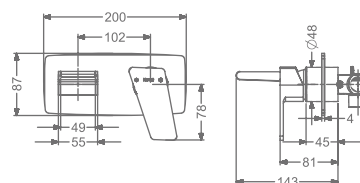

₹ 11,400

KB2611011-ND-GMP

SINGLE LEVER TALL BASIN MIXER
WITHOUT POP-UP

₹ 15,500

KB2611023-GMP

CONCEALED WALL MOUNTED
SINGLE LEVER BASIN MIXER TRIMS
(COMPATIBLE WITH KB2611022-GMP)

₹ 9,800

FAUCET