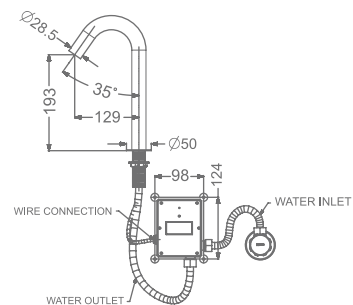

FAUCET

SENSOR

KBMST002-CP
DECK MOUNTED SENSOR TAP

₹ 11,000

KBMST002-RG
DECK MOUNTED SENSOR TAP

₹ 11,400

KBMST002-CG
DECK MOUNTED SENSOR TAP

₹ 11,400

KBMST002-GM
DECK MOUNTED SENSOR TAP

₹ 11,800

KBMST002-GMP
DECK MOUNTED SENSOR TAP

₹ 11,800