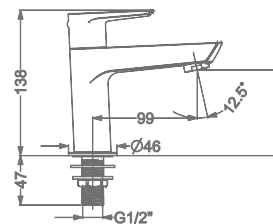

FAUCET

CHIME

KB911010-ND-CG
SINGLE LEVER BASIN MIXER
WITHOUT POP-UP

₹ 7,700

KB911011-ND-CG
SINGLE LEVER TALL BASIN MIXER
WITHOUT POP-UP

₹ 10,900

KB911023-CG
CONCEALED WALL MOUNTED
SINGLE LEVER BASIN MIXER TRIMS
(COMPATIBLE WITH KB911022-CG)

₹ 8,000

KB911001-CG
PILLAR TAP

₹ 5,000

KB911002-CG
TALL PILLAR TAP

₹ 7,000