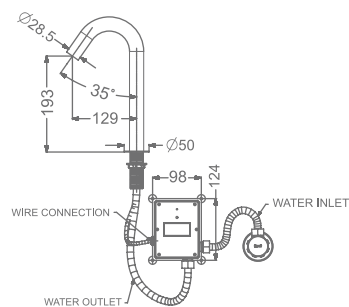

KBMST001-CG
WALL MOUNTED SENSOR TAP

₹ 11,600

KBMST001-GM
WALL MOUNTED SENSOR TAP

₹ 12,000

KBMST001-GMP
WALL MOUNTED SENSOR TAP

₹ 12,000

FAUCET

SENSOR