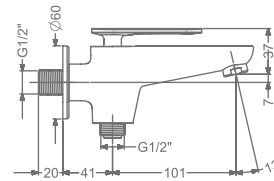

FAUCET

ARIUS

KB2311005-GMP
2 WAY BIB TAP WITH FLANGE

₹ 6,000

KB2311003-GMP
ANGLE VALVE

₹ 3,200

KB2311032-GMP
CSC TRIMS WITH FLANGE
(COMPATIBLE WITH KB11060
& KB11061)

₹ 2,000

₹ 28,000