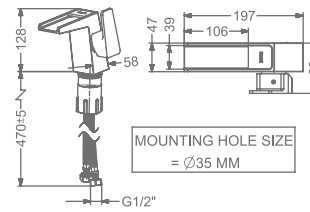

KB2611010-ND-CG

SINGLE LEVER BASIN MIXER
WITHOUT POP-UP

₹ 11,000