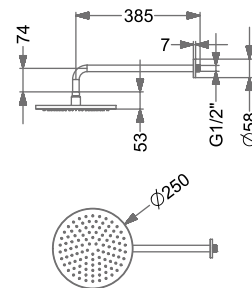

₹ 79,600

SHOWER

OVERHEAD RAIN SHOWER

KA570025-CP

SINGLE FUNCTION OVERHEAD SHOWER WITH 15° SHOWER ARM & WALL FLANGE (BRASS)

₹ 13,400

KA570025-RG

SINGLE FUNCTION OVERHEAD SHOWER WITH 15° SHOWER ARM & WALL FLANGE (BRASS)