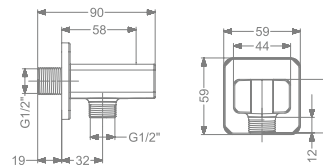

₹ 250
₹ 250
₹ 250

KBWOS0001-CP
WALL OUTLET WITH
SHOWER HOLDER

₹ 1,800

KBWOS0001-RG
WALL OUTLET WITH
SHOWER HOLDER

₹ 2,600

KBWOS0001-GM
WALL OUTLET WITH
SHOWER HOLDER

₹ 2,600

KBWOS0001-GMP
WALL OUTLET WITH
SHOWER HOLDER