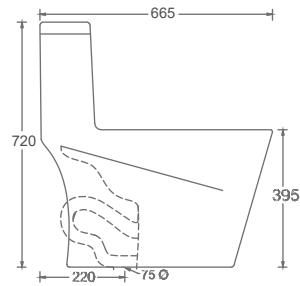

KS715GB

LEORA
RIMLESS SIPHONIC
ONE-PIECE GLOSSY BLACK