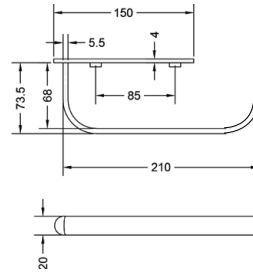

ACCESSORIES

CHROME & ROSE GOLD

KA660008-CRG

CONVEX RANGE
TOILET PAPER HOLDER

₹ 1,200