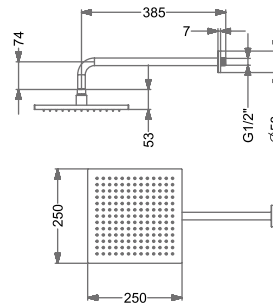

SINGLE FUNCTION OVERHEAD SHOWER WITH 15° SHOWER ARM & WALL FLANGE (BRASS)

₹ 16,800

SHOWER

OVERHEAD RAIN SHOWER

KA570026-CP

SINGLE FUNCTION OVERHEAD SHOWER WITH 15° SHOWER ARM & WALL FLANGE (BRASS)

₹ 13,800

KA570026-RG