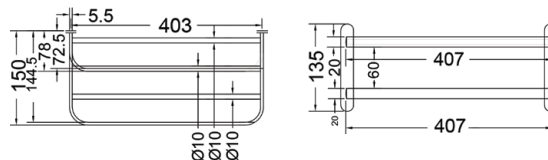

CONVEX RANGE
TOILET PAPER HOLDER

₹ 1,600

KA660010-GMP

CONVEX RANGE
TOWEL RACK 24"

₹ 8,600

KA660011-GMP

CONVEX RANGE
TOWEL RACK 18"

₹ 8,200