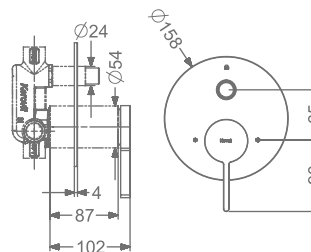

KB2211001-RG

PILLAR TAP

₹ 4,600

KB2211002-RG

TALL PILLAR TAP

₹ 6,800

KB2211037-RG

2 INLET HI-FLOW CONCEALED
SINGLE LEVER DIVERTER TRIMS
(COMPATIBLE WITH KB2211035-RG)