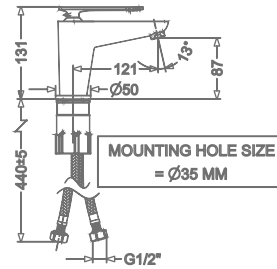

₹ 9,400

KB2311011-ND-RG

SINGLE LEVER TALL BASIN MIXER
WITHOUT POP-UP

₹ 12,200

KB2311023-RG

CONCEALED SINGLE LEVER
WALL MOUNTED BASIN MIXER TRIMS
(COMPATIBLE WITH KB2311022-RG)

₹ 6,800

KB2311001-RG