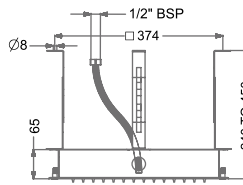

₹ 17,800

KA570026-GMP

SINGLE FUNCTION OVERHEAD SHOWER WITH 15° SHOWER ARM & WALL FLANGE (BRASS)

₹ 17,800

SHOWER

OVERHEAD RAIN SHOWER

KA570027-CP

SINGLE FUNCTION CEILING
SHOWER (BRASS)