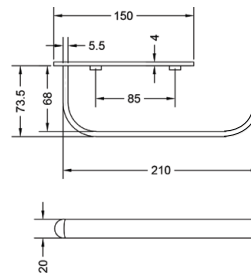

CONVEX RANGE
TOILET PAPER HOLDER

₹ 1,600

KA660010-GMP

CONVEX RANGE
TOWEL RACK 24"

₹ 8,600

KA660011-GMP

CONVEX RANGE
TOWEL RACK 18"

₹ 8,200