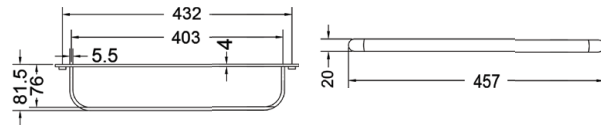

ROSE GOLD

KA660001-RG

CONVEX RANGE
TOWEL RAIL 24"

₹ 5,200

KA660002-RG

CONVEX RANGE
TOWEL RAIL 18"

₹ 4,400

KA660003-RG