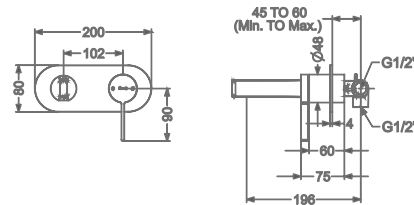

KB2211023-GMP

CONCEALED SINGLE LEVER
WALL MOUNTED BASIN MIXER TRIMS
(COMPATIBLE WITH KB2211022-GMP)

₹ 8,600