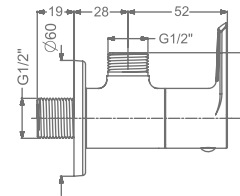

FAUCET

CHIME

KB911004-RG
BIB TAP WITH FLANGE

₹ 4,400

KB911005-RG
2 WAY BIB TAP WITH FLANGE

₹ 4,800

KB911003-RG
ANGLE VALVE

₹ 2,400

KB911032-RG
CSC TRIMS WITH FLANGE
(COMPATIBLE WITH KB11060
& KB111061)

₹ 2,250

₹ 28,000