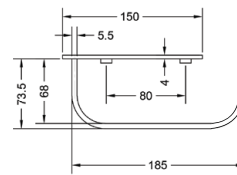

₹ 800

KA660004-GMP

CONVEX RANGE
SOAP DISH

₹ 2,800

KA660005-GMP

CONVEX RANGE
TOWEL RING

₹ 2,000

KA660007-GMP