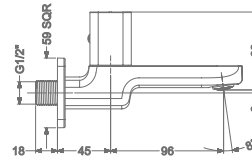

BATH SPOUT WITH FLANGE

₹ 4,400

KB2911004-GM

BIB TAP WITH FLANGE

₹ 5,600

KB2911005-GM

2 WAY BIB TAP WITH FLANGE

₹ 6,300