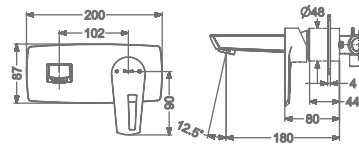

₹ 7,800

KB911011-ND-RG
SINGLE LEVER TALL BASIN MIXER
WITHOUT POP-UP

₹ 11,000

KB911023-RG
CONCEALED WALL MOUNTED
SINGLE LEVER BASIN MIXER TRIMS
(COMPATIBLE WITH KB911022-RG)

₹ 8,000

KB911001-RG
PILLAR TAP

₹ 5,000