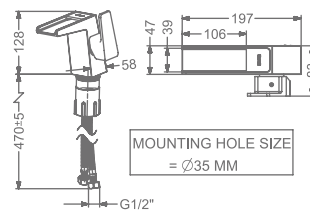

KB2611011-ND-CP

SINGLE LEVER TALL BASIN MIXER
WITHOUT POP-UP

₹ 11,800

KB2611023-CP

CONCEALED WALL MOUNTED
SINGLE LEVER BASIN MIXER TRIMS
(COMPATIBLE WITH KB2611022-CP)

₹ 7,500

KB2611010-ND-RG

SINGLE LEVER BASIN MIXER
WITHOUT POP-UP