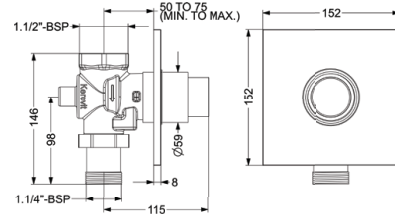

KB400001S-RG

CONCEALED SINGLE FLUSH VALVE (6 LTS.)
40 MM WITH SQUARE FLANGE