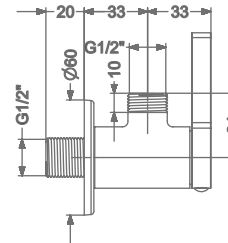

AGALIA

KB2211005-GM
2 WAY BIB TAP WITH FLANGE

₹ 5,000

KB2211003-GM
ANGLE VALVE

₹ 2,200

KB2211032-GM
CSC TRIMS WITH FLANGE
(COMPATIBLE WITH KB11060
& KB11061)

₹ 2,000

KB22THR002-GM
4 OUTLET CONCEALED HI-FLOW
THERMOSTAT BATH & SHOWER MIXER