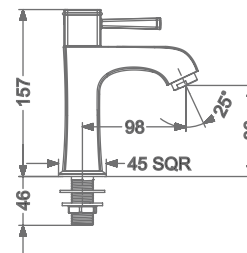

SINGLE LEVER TALL BASIN MIXER
WITHOUT POP-UP

₹ 13,600

KB2511023-CGL

CONCEALED WALL MOUNTED
SINGLE LEVER BASIN MIXER TRIMS
(COMPATIBLE WITH KB2511022-CGL)

₹ 10,000

KB2511001-CGL

PILLAR TAP

₹ 5,000