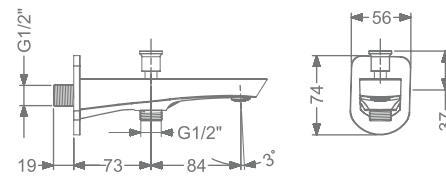

KB2411017-CRG

BATH TUB SPOUT WITH
DIVERTER & FLANGE

₹ 4,400