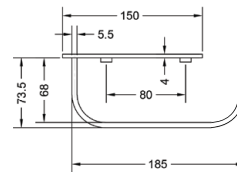

₹ 1,600

KA660005-CGL

CONVEX RANGE
TOWEL RING

₹ 1,400