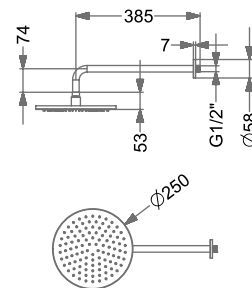

KA570025-CG

SINGLE FUNCTION OVERHEAD SHOWER WITH 15° SHOWER ARM & WALL FLANGE (BRASS)

₹ 16,000