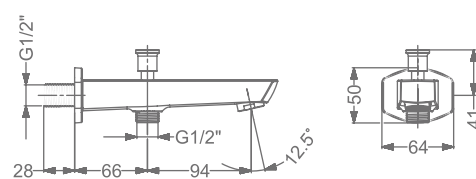

HI-FLOW CONCEALED BODY
& TRIMS FOR TRIO FUNCTION
(SHOWER & SPOUT)

₹ 12,000

KB911016-CG

BATH SPOUT WITH FLANGE

₹ 3,500

KB911017-CG

BATH TUB SPOUT WITH
DIVERTER & FLANGE

₹ 4,400