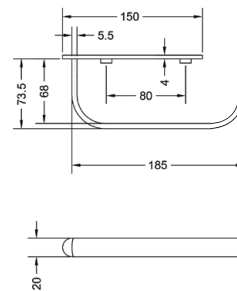

CONVEX RANGE
ROBE HOOK

₹ 800

KA660004-RG

CONVEX RANGE
SOAP DISH

₹ 2,600

KA660005-RG

CONVEX RANGE
TOWEL RING

₹ 1,800