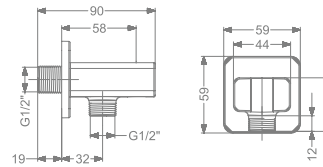

₹ 250
₹ 250
₹ 250

KBWOS0001-CP
WALL OUTLET WITH
SHOWER HOLDER

₹ 1,800

KBWOS0001-RG
WALL OUTLET WITH
SHOWER HOLDER

₹ 2,600

KBWOS0001-GM
WALL OUTLET WITH
SHOWER HOLDER

₹ 2,600

KBWOS0001-GMP
WALL OUTLET WITH
SHOWER HOLDER