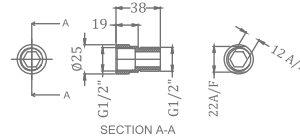

WASTE COUPLING (130 MM - FULL THREAD)

₹ 1,400
₹ 1,400
₹ 1,400

KA970005-RG
KA970005-GM
KA970005-GMP

EXTENSION NIPPLE (1")

₹ 200
₹ 200
₹ 200

ALLIED PRODUCTS

KA970006-RG
KA970006-GM
KA970006-GMP
EXTENSION NIPPLE (1.5")