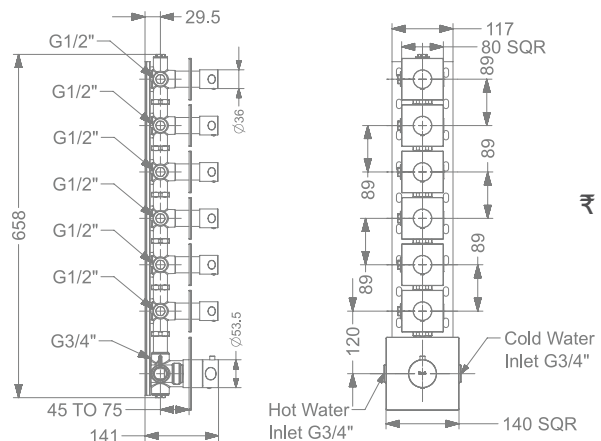

KBTHR003-CG

MULTIFLOW (6 OUTLET)
CONCEALED HI-FLOW
THERMOSTATIC MIXER