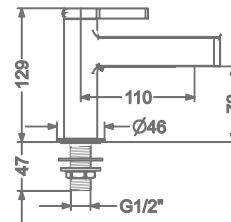

KB2211023-GMP

CONCEALED SINGLE LEVER
WALL MOUNTED BASIN MIXER TRIMS
(COMPATIBLE WITH KB2211022-GMP)

₹ 8,600

KB2211001-GMP

PILLAR TAP

₹ 4,800

KB2211002-GMP

TALL PILLAR TAP