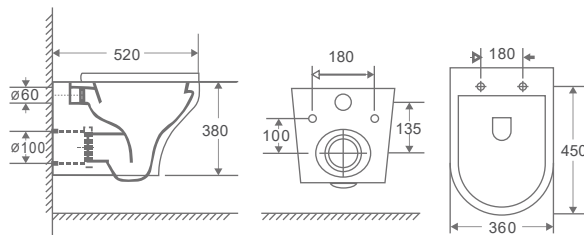

TOILET

WALL-HUNG

KS121W
BLANCHE
RIMLESS WALL-HUNG
GLOSSY WHITE
WITH FISCHER SET

₹ 17,000

KB064E
CRAIG
RIMLESS WALL-HUNG
WITH SLIM UF SEAT COVER

₹ 18,000

KS123GB
STEFAN
RIMLESS WALL-HUNG
GLOSSY BLACK WITH
TORNADO FLUSHING