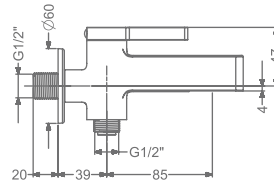

FAUCET

AGALIA

KB2211004-RG
BIB TAP WITH FLANGE

₹ 4,400

KB2211005-RG
2 WAY BIB TAP WITH FLANGE

₹ 4,800

KB2211003-RG
ANGLE VALVE

₹ 2,000

KB2211032-RG
CSC TRIMS WITH FLANGE
(COMPATIBLE WITH KB111060
& KB111061)

₹ 2,000

₹ 26,400