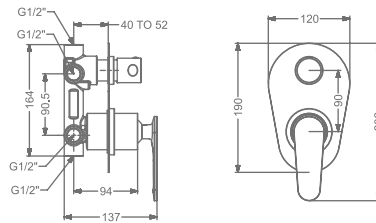

KB2311056-GM

HI-FLOW CONCEALED BODY
& TRIMS FOR TRIO FUNCTION
(SHOWER & SPOUT)