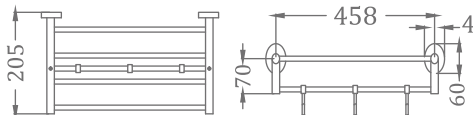

ACCESSORIES

CHROME & ROSE GOLD

KA990005-CRG
SQUARE RANGE
TOWEL HANGER

₹ 1,400

KA990007-CRG
SQUARE RANGE
TUMBLER HOLDER

₹ 1,400

KA990009-CRG
SQUARE RANGE
TOILET PAPER HOLDER

₹ 2,000

₹ 7,800

₹ 6,600