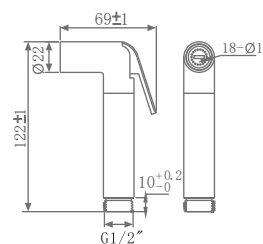

₹ 3,200

KA580012-RG
HEALTH FAUCET WITH HOOK
(BRASS) & 1 M HOSE

₹ 4,400

KA580012-CG
HEALTH FAUCET WITH HOOK
(BRASS) & 1 M HOSE

₹ 4,400

KA580012-GM
HEALTH FAUCET WITH HOOK
(BRASS) & 1 M HOSE

₹ 4,600

KA580012-GMP
HEALTH FAUCET WITH HOOK
(BRASS) & 1 M HOSE