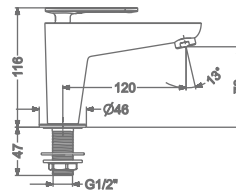

FAUCET

ARIUS

KB2311010-ND-RG

SINGLE LEVER BASIN MIXER
WITHOUT POP-UP

₹ 9,400

KB2311011-ND-RG

SINGLE LEVER TALL BASIN MIXER
WITHOUT POP-UP

₹ 12,200

KB2311023-RG

CONCEALED SINGLE LEVER
WALL MOUNTED BASIN MIXER TRIMS
(COMPATIBLE WITH KB2311022-RG)

₹ 6,800

KB2311001-RG

PILLAR TAP

₹ 5,000

KB2311002-RG

TALL PILLAR TAP

₹ 7,800