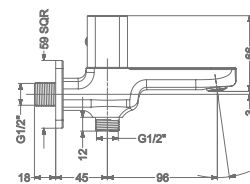

KB2911004-CG

BIB TAP WITH FLANGE

₹ 5,500

KB2911005-CG

2 WAY BIB TAP WITH FLANGE

₹ 5,900

KB2911003-CG

ANGLE VALVE WITH FLANGE