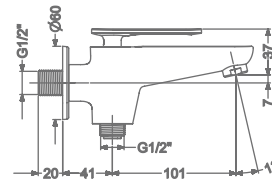

ARIUS

KB2311005-CG
2 WAY BIB TAP WITH FLANGE

₹ 5,600

KB2311003-CG
ANGLE VALVE

₹ 2,800

KB2311032-CG
CSC TRIMS WITH FLANGE
(COMPATIBLE WITH KB11060
& KB11061)

₹ 1,800

KB23THR002-CG
4 OUTLET CONCEALED HI-FLOW
THERMOSTAT BATH & SHOWER MIXER