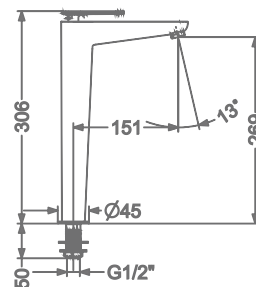

₹ 7,600

KB2311001-GMP

PILLAR TAP

₹ 5,700

KB2311002-GMP

TALL PILLAR TAP

₹ 8,600

FAUCET