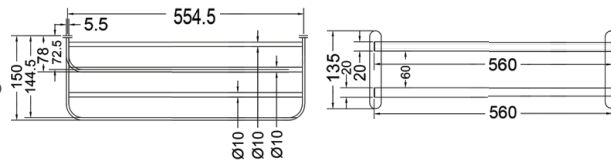

CONVEX RANGE
TOILET PAPER HOLDER

₹ 1,600

KA660010-GMP

CONVEX RANGE
TOWEL RACK 24"

₹ 8,600

KA660011-GMP

CONVEX RANGE
TOWEL RACK 18"

₹ 8,200