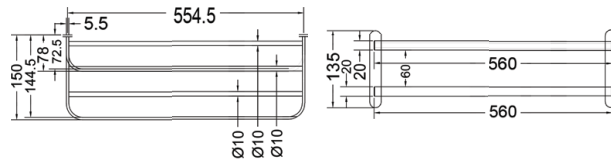

KA660010-CRG

CONVEX RANGE
TOWEL RACK 24"

₹ 7,800