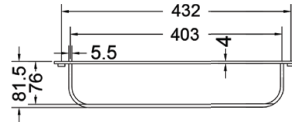

ACCESSORIES

CHROME & GOLD

KA660001-CGL

CONVEX RANGE
TOWEL RAIL 24"

₹ 4,000

KA660002-CGL

CONVEX RANGE
TOWEL RAIL 18"

₹ 3,600

KA660003-CGL

CONVEX RANGE
ROBE HOOK

₹ 600

KA660004-CGL

CONVEX RANGE
SOAP DISH

₹ 1,600

KA660005-CGL

CONVEX RANGE
TOWEL RING

₹ 1,400

KA660007-CGL

CONVEX RANGE
TUMBLER HOLDER

₹ 2,000