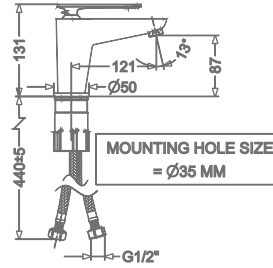

₹ 26,400

FAUCET

ARIUS

KB2311010-ND-GM

SINGLE LEVER BASIN MIXER
WITHOUT POP-UP

₹ 9,800

KB2311011-ND-GM

SINGLE LEVER TALL BASIN MIXER
WITHOUT POP-UP