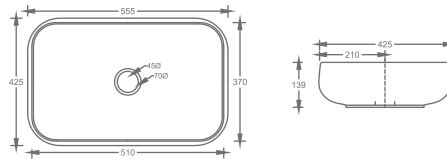

COUNTER TOP

ZS00S1
ART BASIN

₹ 17,000

ZS00S2
ART BASIN

₹ 11,000

ZS18
ART BASIN

₹ 11,000

ZS22
ART BASIN