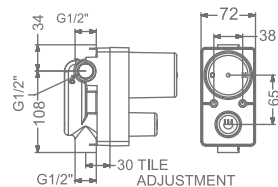

CONCEALED HI-FLOW DIVERTER BODY- SL

- KB111060 ₹ 1,050
- CONCEALED STOP COCK BODY (HEAVY) - 3/4" (15 MM)

- KB111061 ₹ 1,100
- CONCEALED STOP COCK BODY (HEAVY) - 3/4" (20 MM)

FAUCET

HEALTH FAUCET

KA580012-CP
HEALTH FAUCET WITH HOOK
(BRASS) & 1 M HOSE