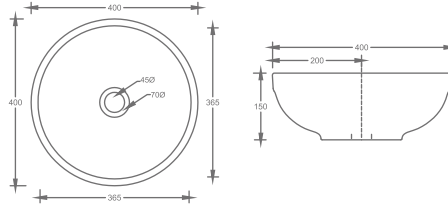

₹ 12,000

ZS23
ART BASIN

₹ 11,000

BASIN

COUNTER TOP

ZS30
ART BASIN

₹ 11,000

ZS43
ART BASIN