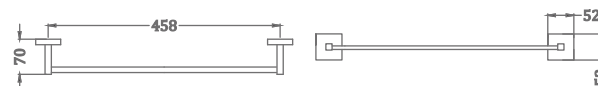

₹ 7,800

KA990001-RG

SQUARE RANGE
TOWEL RAIL 24"

₹ 2,800

KA990002-RG

SQUARE RANGE
TOWEL RAIL 18"

₹ 2,400

KA990003-RG