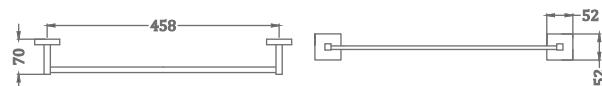

ACCESSORIES

GUNMETAL

KA930009-GM

SOAP DISPENSER
ROUND

₹ 4,200

KA660008-GM

CONVEX RANGE
TOILET PAPER HOLDER

₹ 1,600

KA660010-GM

CONVEX RANGE
TOWEL RACK 24"

₹ 8,600

KA660011-GM

CONVEX RANGE
TOWEL RACK 18"

₹ 8,200

KA990001-GM

SQUARE RANGE
TOWEL RAIL 24"

₹ 3,000

KA990002-GM

SQUARE RANGE
TOWEL RAIL 18"

₹ 2,400

KA990003-GM

SQUARE RANGE
ROBE HOOK

₹ 1,000