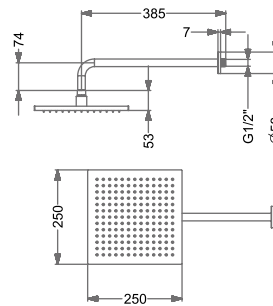

SINGLE FUNCTION OVERHEAD SHOWER WITH 15° SHOWER ARM & WALL FLANGE (BRASS)

₹ 16,800

KA570026-CG

SINGLE FUNCTION OVERHEAD SHOWER WITH 15° SHOWER ARM & WALL FLANGE (BRASS)

₹ 16,800

KA570026-GM

SINGLE FUNCTION OVERHEAD SHOWER WITH 15° SHOWER ARM & WALL FLANGE (BRASS)