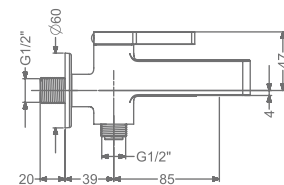

BATH SPOUT WITH FLANGE

₹ 4,000

KB2211004-CG

BIB TAP WITH FLANGE

₹ 4,400

KB2211005-CG

2 WAY BIB TAP WITH FLANGE

₹ 4,800