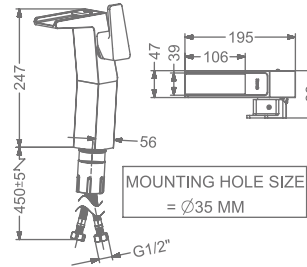

KB2611011-ND-GM

SINGLE LEVER TALL BASIN MIXER
WITHOUT POP-UP

₹ 15,000