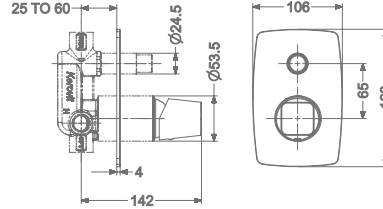

KB2911037-CP

2 INLET HI-FLOW CONCEALED
SINGLE LEVER DIVERTER TRIMS
(COMPATIBLE WITH KB11035-CP)