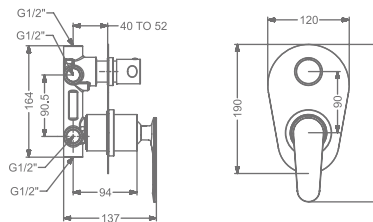

KB2311056-CP

HI-FLOW CONCEALED BODY
& TRIMS FOR TRIO FUNCTION
(SHOWER & SPOUT)