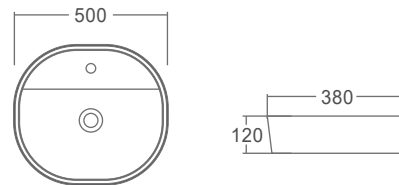

BASIN

COUNTER TOP

KA0377

POSH
THIN RIM MATTE BLACK
WASH BASIN

₹ 14,000

KS277GB

KADIN
THIN RIM GLOSSY BLACK
WASH BASIN

₹ 13,000

KB2202

MATTE
THIN RIM MATTE WHITE
WASH BASIN

₹ 11,000

KB290

LUKE B
THIN RIM WHITE WASH BASIN

₹ 9,000

KB291

LUKE S
THIN RIM WHITE WASH BASIN

₹ 9,000