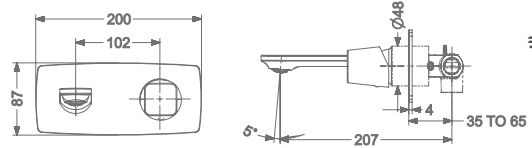

KB2911023-CG

CONCEALED WALL MOUNTED
SINGLE LEVER BASIN MIXER TRIMS
(COMPATIBLE WITH KB911022-CG)

₹ 7,100