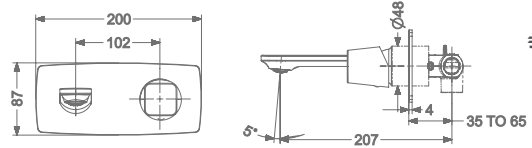

KB2911023-RG
CONCEALED WALL MOUNTED
SINGLE LEVER BASIN MIXER TRIMS
(COMPATIBLE WITH KB911022-RG)

₹ 7,100