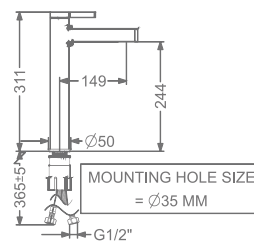

KB2211011-ND-RG

SINGLE LEVER TALL BASIN
MIXER WITHOUT POP-UP

₹ 11,400

FAUCET

AGALIA

KB2211023-RG

CONCEALED SINGLE LEVER
WALL MOUNTED BASIN MIXER TRIMS
(COMPATIBLE WITH KB2211022-RG)

₹ 8,200