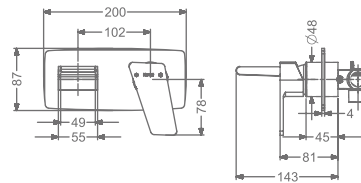

KB2611011-ND-CP

SINGLE LEVER TALL BASIN MIXER
WITHOUT POP-UP

₹ 11,800

KB2611023-CP

CONCEALED WALL MOUNTED
SINGLE LEVER BASIN MIXER TRIMS
(COMPATIBLE WITH KB2611022-CP)

₹ 7,500

KB2611010-ND-RG

SINGLE LEVER BASIN MIXER
WITHOUT POP-UP