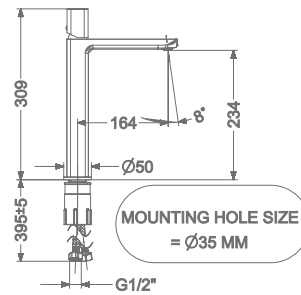

ANGLE VALVE WITH FLANGE

₹ 1,900

FAUCET

AMELIA

KB2911010-RG
SINGLE LEVER BASIN MIXER
WITHOUT POP-UP

₹ 9,800

KB2911011-RG
SINGLE LEVER TALL BASIN MIXER
WITHOUT POP-UP

₹ 12,800