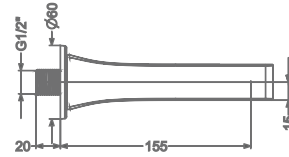

₹ 7,200

KB2211037-GMP

2 INLET HI-FLOW CONCEALED
SINGLE LEVER DIVERTER TRIMS
(COMPATIBLE WITH KB2211035-GMP)

₹ 5,200

FAUCET

AGALIA

KB2211016-GMP
BATH SPOUT WITH FLANGE

₹ 4,200