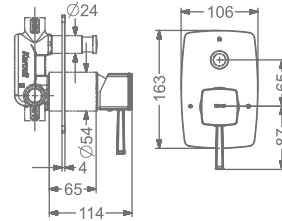

FAUCET

AOIFE

KB2511037-CGL
2 INLET HI-FLOW CONCEALED
SINGLE LEVER DIVERTER TRIMS
(COMPATIBLE WITH KB2511035-CGL)

₹ 5,400

KB2511016-CGL
BATH SPOUT WITH FLANGE

₹ 4,600

KB2511003-CGL
ANGLE VALVE

₹ 2,800

KB2511032-CGL
CSC TRIMS WITH FLANGE
(COMPATIBLE WITH KB111060
& KB111061)

₹ 2,000

₹ 31,800