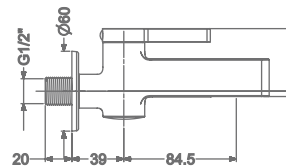

₹ 4,200

KB2211016-CP

BATH SPOUT WITH FLANGE

₹ 2,800

KB2211004-CP

BIB TAP WITH FLANGE

₹ 3,000

KB2211005-CP