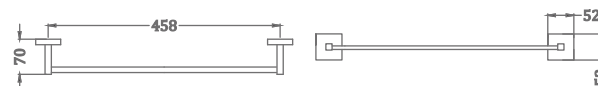

KA990001-GMP

SQUARE RANGE
TOWEL RAIL 24"

₹ 3,000

KA990002-GMP

SQUARE RANGE
TOWEL RAIL 18"

₹ 2,400

KA990003-GMP

SQUARE RANGE
ROBE HOOK