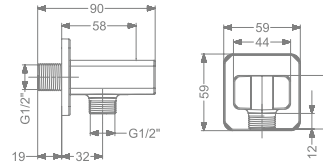

KBWOS0001-CP
WALL OUTLET WITH
SHOWER HOLDER

₹ 1,800