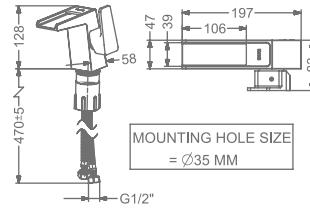

KB2611010-ND-CP

SINGLE LEVER BASIN MIXER
WITHOUT POP-UP

₹ 9,000