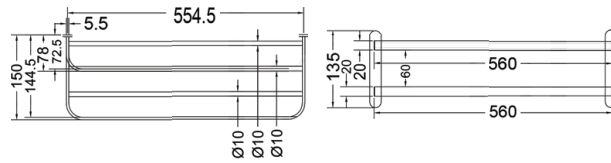

CHROME & GOLD

KA660008-CGL

CONVEX RANGE
TOILET PAPER HOLDER

₹ 1,200

KA660010-CGL

CONVEX RANGE
TOWEL RACK 24"

₹ 7,800

KA660011-CGL