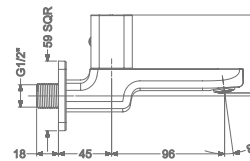

KB2911004-RG

BIB TAP WITH FLANGE

₹ 5,500