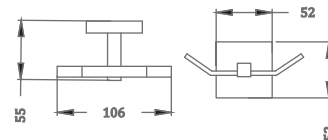

KA990003-CRG

SQUARE RANGE
ROBE HOOK

₹ 800