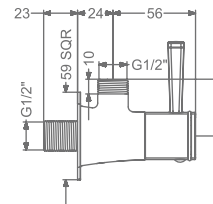

FAUCET

AOIFE

KB2511037-CGL
2 INLET HI-FLOW CONCEALED
SINGLE LEVER DIVERTER TRIMS
(COMPATIBLE WITH KB2511035-CGL)

₹ 5,400

KB2511016-CGL
BATH SPOUT WITH FLANGE

₹ 4,600

KB2511003-CGL
ANGLE VALVE

₹ 2,800

KB2511032-CGL
CSC TRIMS WITH FLANGE
(COMPATIBLE WITH KB111060
& KB111061)

₹ 2,000

₹ 31,800