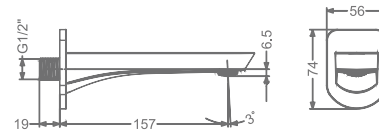

KB2411016-CRG

BATH SPOUT WITH FLANGE

₹ 3,600