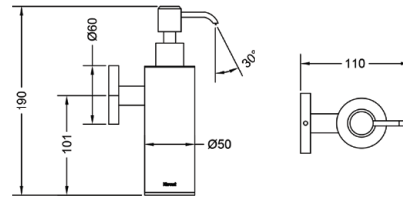

KA990015-RG

SQUARE RANGE
SOAP DISPENSER