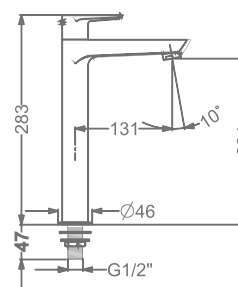

₹ 8,000

KB911001-CG
PILLAR TAP

₹ 5,000

KB911002-CG
TALL PILLAR TAP

₹ 7,000

FAUCET

CHIME

KB911036-CG