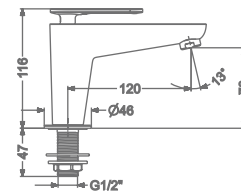

FAUCET

ARIUS

KB2311010-ND-CG
SINGLE LEVER BASIN MIXER
WITHOUT POP-UP

₹ 9,400

KB2311011-ND-CG
SINGLE LEVER TALL BASIN MIXER
WITHOUT POP-UP

₹ 12,200

KB2311023-CG
CONCEALED SINGLE LEVER
WALL MOUNTED BASIN MIXER TRIMS
(COMPATIBLE WITH KB2311022-CG)

₹ 6,800

KB2311001-CG
PILLAR TAP

₹ 5,000

KB2311002-CG
TALL PILLAR TAP

₹ 7,800