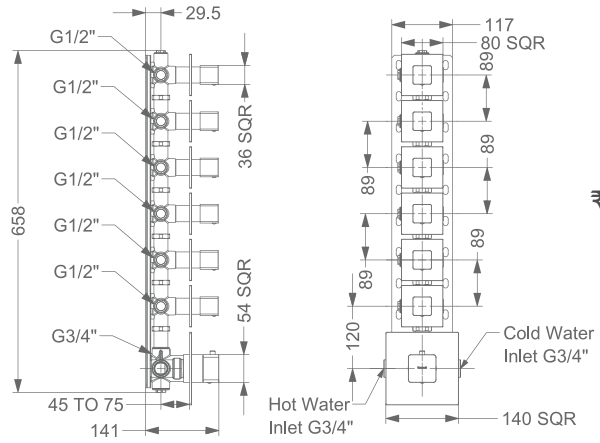

KBTHS004-GMP

MULTIFLOW (6 OUTLET)
CONCEALED HI-FLOW
THERMOSTATIC MIXER