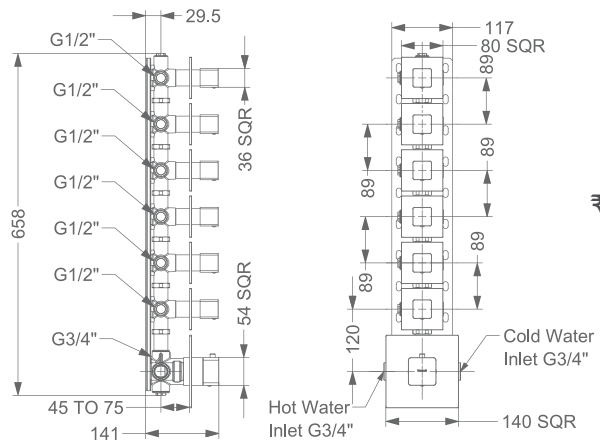

KBTHS004-CG

MULTIFLOW (6 OUTLET)
CONCEALED HI-FLOW
THERMOSTATIC MIXER

₹ 45,400