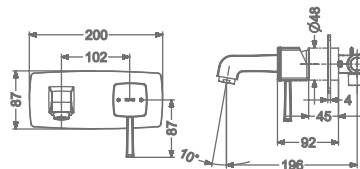

SINGLE LEVER TALL BASIN MIXER
WITHOUT POP-UP

₹ 13,600

KB2511023-CGL

CONCEALED WALL MOUNTED
SINGLE LEVER BASIN MIXER TRIMS
(COMPATIBLE WITH KB2511022-CGL)

₹ 10,000

KB2511001-CGL

PILLAR TAP

₹ 5,000