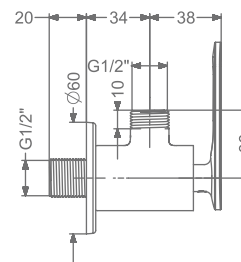

ARIUS

KB2311005-CG
2 WAY BIB TAP WITH FLANGE

₹ 5,600

KB2311003-CG
ANGLE VALVE

₹ 2,800

KB2311032-CG
CSC TRIMS WITH FLANGE
(COMPATIBLE WITH KB11060
& KB11061)

₹ 1,800

KB23THR002-CG
4 OUTLET CONCEALED HI-FLOW
THERMOSTAT BATH & SHOWER MIXER