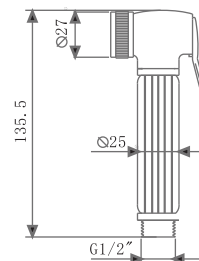

₹ 4,600

FAUCET

HEALTH FAUCET

KA580011-CGL

HEALTH FAUCET WITH HOOK
(BRASS) & 1 M HOSE

₹ 3,400

KA580011-RG

HEALTH FAUCET WITH HOOK
(BRASS) & 1 M HOSE