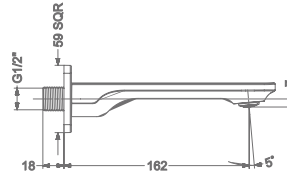

KB2911016-GM

BATH SPOUT WITH FLANGE

₹ 4,400