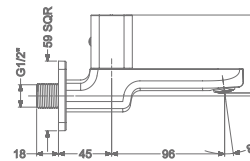

KB2911004-CP

BIB TAP WITH FLANGE

₹ 3,500