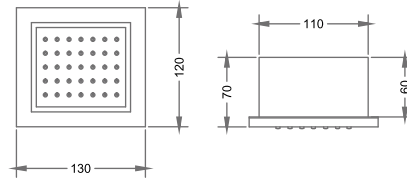

KA620003-RG

BRASS RECTANGULAR BODY JET
WITH SILICONE NOZZLE