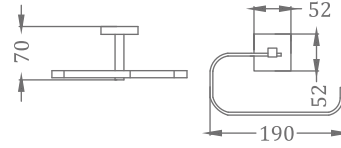

ACCESSORIES

CHROME & ROSE GOLD

KA990005-CRG
SQUARE RANGE
TOWEL HANGER

₹ 1,400

KA990007-CRG
SQUARE RANGE
TUMBLER HOLDER

₹ 1,400

KA990009-CRG
SQUARE RANGE
TOILET PAPER HOLDER

₹ 2,000

₹ 7,800

₹ 6,600