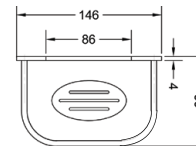

ACCESSORIES

GUNMETAL PURPLE

CONVEX RANGE
TOWEL RAIL 24"

₹ 5,400

KA660003-GMP

CONVEX RANGE
ROBE HOOK

₹ 800

KA660004-GMP

CONVEX RANGE
SOAP DISH

₹ 2,800

KA660005-GMP

CONVEX RANGE
TOWEL RING

₹ 2,000

KA660007-GMP

CONVEX RANGE
TUMBLER HOLDER

₹ 2,800