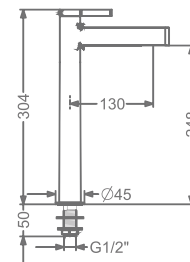

KB2211023-GMP

CONCEALED SINGLE LEVER
WALL MOUNTED BASIN MIXER TRIMS
(COMPATIBLE WITH KB2211022-GMP)

₹ 8,600

KB2211001-GMP

PILLAR TAP

₹ 4,800

KB2211002-GMP

TALL PILLAR TAP