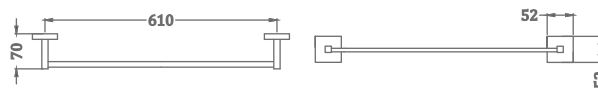

KA990001-GMP

SQUARE RANGE
TOWEL RAIL 24"

₹ 3,000

KA990002-GMP

SQUARE RANGE
TOWEL RAIL 18"