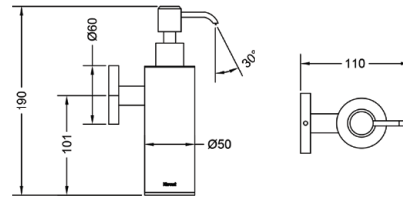

KA990015-GMP

SQUARE RANGE
SOAP DISPENSER