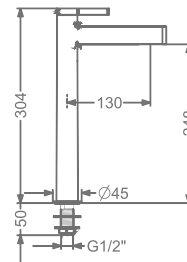

KB2211001-RG

PILLAR TAP

₹ 4,600

KB2211002-RG

TALL PILLAR TAP

₹ 6,800

KB2211037-RG

2 INLET HI-FLOW CONCEALED
SINGLE LEVER DIVERTER TRIMS
(COMPATIBLE WITH KB2211035-RG)