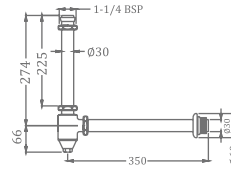

₹ 6,000

KB400002S-GMP

CONCEALED DUAL FLUSH VALVE (6 / 3 LTS.)
40 MM WITH SQUARE FLANGE

₹ 6,600

ALLIED PRODUCTS

KA870002-RG
KA870002-GM
KA870002-GMP

BOTTLE TRAP (9° / 12°)

₹ 3,600
₹ 3,800
₹ 3,800