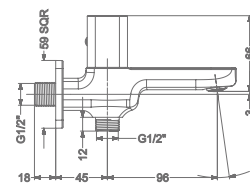

KB2911005-RG

2 WAY BIB TAP WITH FLANGE

₹ 5,900