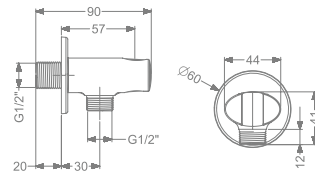

₹ 2,600

ALLIED PRODUCTS

KBWOR0001-CP

WALL OUTLET WITH
SHOWER HOLDER

₹ 1,400

KBWOR0001-RG

WALL OUTLET WITH
SHOWER HOLDER

₹ 2,000