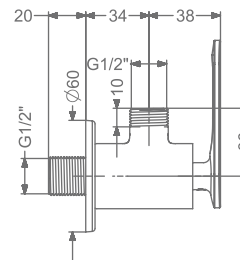

FAUCET

ARIUS

KB2311005-GMP
2 WAY BIB TAP WITH FLANGE

₹ 6,000

KB2311003-GMP
ANGLE VALVE

₹ 3,200

KB2311032-GMP
CSC TRIMS WITH FLANGE
(COMPATIBLE WITH KB11060
& KB11061)

₹ 2,000