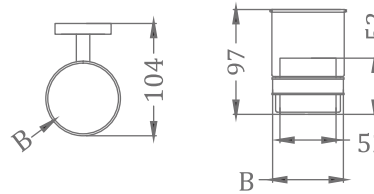

SQUARE RANGE
TOWEL HANGER

₹ 1,600

KA990007-RG

SQUARE RANGE
TUMBLER HOLDER

₹ 1,600

KA990009-RG

SQUARE RANGE
TOILET PAPER HOLDER

₹ 3,000