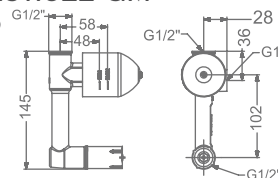

- KB2211022 / KB2311022 / KB2611022 / KB111022-CP ₹ 3,600
- KB2211022 / KB2311022 / KB2611022 / KB911022-RG ₹ 4,600
- KB2211022 / KB2311022 / KB2611022 / KB911022-CG ₹ 4,600
- KB2211022 / KB2311022 / KB2611022 / KB2911022-GM ₹ 4,800
- KB2211022 / KB2311022 / KB2611022-GMP ₹ 4,800
- KB2511022-CGL ₹ 4,800
- KB2411022-CRG ₹ 4,800

CONCEALED WALL MOUNTED BASIN MIXER BODY- SL