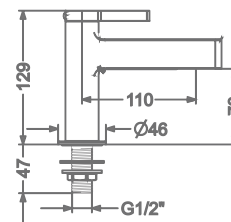

₹ 11,400

KB2211023-CG

CONCEALED SINGLE LEVER
WALL MOUNTED BASIN MIXER TRIMS
(COMPATIBLE WITH KB2211022-CG)

₹ 8,200

KB2211001-CG

PILLAR TAP

₹ 4,600

KB2211002-CG