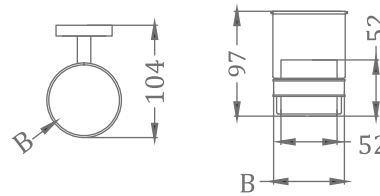

KA990005-CGL

SQUARE RANGE
TOWEL HANGER

₹ 1,500

KA990007-CGL

SQUARE RANGE
TUMBLER HOLDER

₹ 1,400

KA990009-CGL

SQUARE RANGE
TOILET PAPER HOLDER