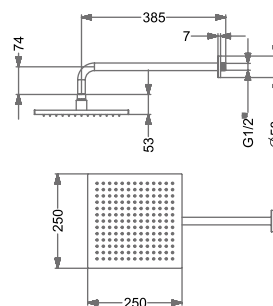

KA570026-GMP

SINGLE FUNCTION OVERHEAD SHOWER WITH 15° SHOWER ARM & WALL FLANGE (BRASS)