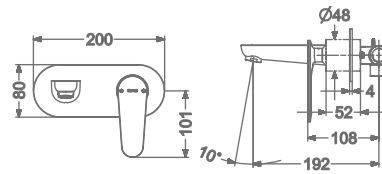

₹ 6,400

KB2311011-ND-CP

SINGLE LEVER TALL BASIN MIXER
WITHOUT POP-UP

₹ 8,400

KB2311023-CP

CONCEALED SINGLE LEVER
WALL MOUNTED BASIN MIXER TRIMS
(COMPATIBLE WITH KB2311022-CP)

₹ 6,000

KB2311001-CP