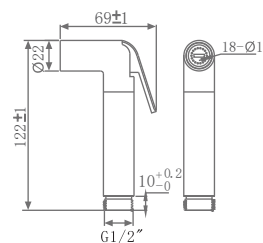

₹ 3,200

KA580012-RG
HEALTH FAUCET WITH HOOK
(BRASS) & 1 M HOSE

₹ 4,400

KA580012-CG
HEALTH FAUCET WITH HOOK
(BRASS) & 1 M HOSE

₹ 4,400

KA580012-GM
HEALTH FAUCET WITH HOOK
(BRASS) & 1 M HOSE

₹ 4,600

KA580012-GMP
HEALTH FAUCET WITH HOOK
(BRASS) & 1 M HOSE