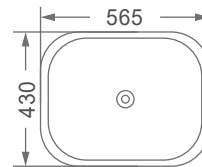

KB301

CORBY M
THIN RIM WHITE WASH BASIN

₹ 9,000