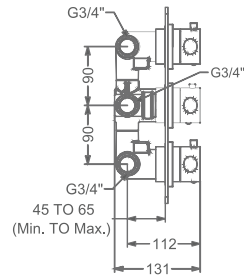

KB22THR002-GMP

4 OUTLET CONCEALED HI-FLOW
THERMOSTAT BATH & SHOWER MIXER