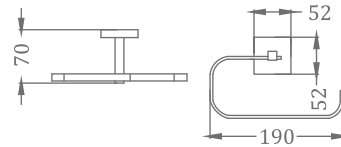

KA990005-RG

SQUARE RANGE
TOWEL HANGER

₹ 1,600