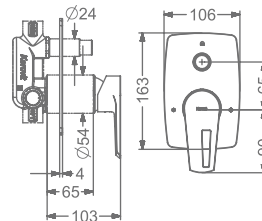

3 INLET CONCEALED SINGLE
LEVER BATH & SHOWER MIXER TRIMS
(COMPATIBLE WITH KB911034-CG)

₹ 4,600

KB911037-CG

2 INLET HI-FLOW CONCEALED
SINGLE LEVER DIVERTER TRIMS
(COMPATIBLE WITH KB911035-CG)

₹ 5,000

KB911056-CG