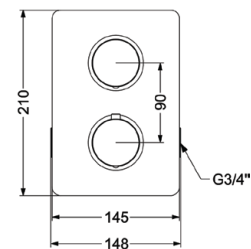

KBTHR001-GM

2 OUTLET CONCEALED
HI-FLOW THERMOSTATIC
BATH & SHOWER MIXER