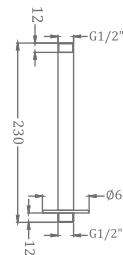

₹ 3,600
₹ 3,800
₹ 3,800

KA940007-RG
KA940007-GM
KA940007-GMP

CEILING MOUNTED SHOWER ARM (230 MM)

₹ 1,000
₹ 1,200
₹ 1,200