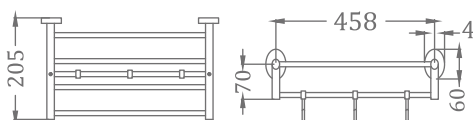

ACCESSORIES

GUNMETAL PURPLE

KA990004-GMP

SQUARE RANGE
SOAP DISH

₹ 1,800

KA990005-GMP

SQUARE RANGE
TOWEL HANGER

₹ 1,800

KA990007-GMP

SQUARE RANGE
TUMBLER HOLDER

₹ 1,600

KA990009-GMP

SQUARE RANGE
TOILET PAPER HOLDER

₹ 3,200

KA990010-GMP

SQUARE RANGE
TOWEL RACK 24"

₹ 9,000

KA990011-GMP

SQUARE RANGE
TOWEL RACK 18"

₹ 7,600