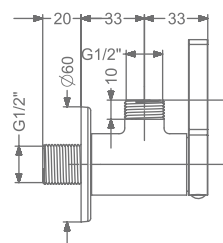

ANGLE VALVE