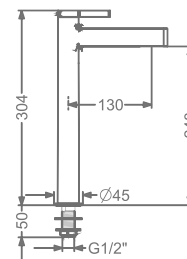

TALL PILLAR TAP