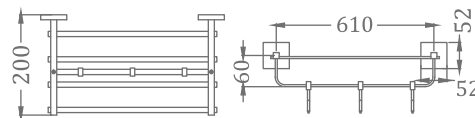

₹ 8,600

KA990011-RG

SQUARE RANGE
TOWEL RACK 18"