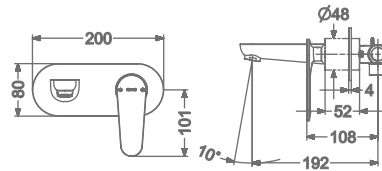

SINGLE LEVER BASIN MIXER
WITHOUT POP-UP

₹ 9,800

KB2311011-ND-GMP

SINGLE LEVER TALL BASIN MIXER
WITHOUT POP-UP

₹ 13,000

KB2311023-GMP

CONCEALED SINGLE LEVER
WALL MOUNTED BASIN MIXER TRIMS
(COMPATIBLE WITH KB2311022-GMP)