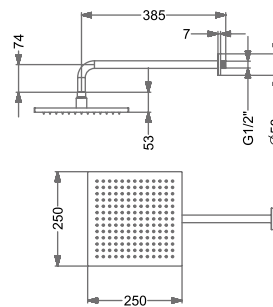

SINGLE FUNCTION OVERHEAD SHOWER WITH 15° SHOWER ARM & WALL FLANGE (BRASS)

₹ 16,800

KA570026-CG

SINGLE FUNCTION OVERHEAD SHOWER WITH 15° SHOWER ARM & WALL FLANGE (BRASS)

₹ 16,800

KA570026-GM

SINGLE FUNCTION OVERHEAD SHOWER WITH 15° SHOWER ARM & WALL FLANGE (BRASS)