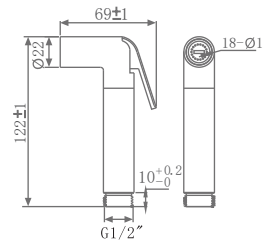

CONCEALED HI-FLOW DIVERTER BODY- SL

- KB111060 ₹ 1,050
- CONCEALED STOP COCK BODY (HEAVY) - 3/4" (15 MM)

- KB111061 ₹ 1,100
- CONCEALED STOP COCK BODY (HEAVY) - 3/4" (20 MM)

FAUCET

HEALTH FAUCET

KA580012-CP
HEALTH FAUCET WITH HOOK
(BRASS) & 1 M HOSE