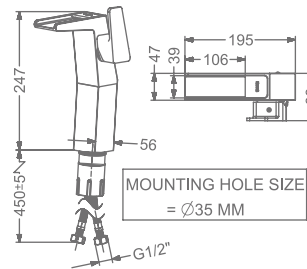

KB2611011-ND-GMP

SINGLE LEVER TALL BASIN MIXER
WITHOUT POP-UP

₹ 15,500