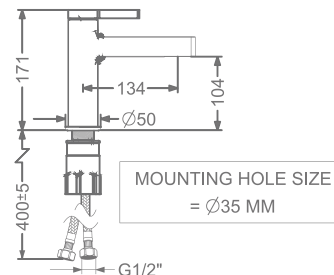

FAUCET

AGALIA

KB2211005-GM
2 WAY BIB TAP WITH FLANGE

₹ 5,000

KB2211003-GM
ANGLE VALVE

₹ 2,200

KB2211032-GM
CSC TRIMS WITH FLANGE
(COMPATIBLE WITH KB11060
& KB11061)

₹ 2,000

₹ 27,800

KB2211010-ND-GMP
SINGLE LEVER BASIN MIXER
WITHOUT POP-UP

₹ 9,600