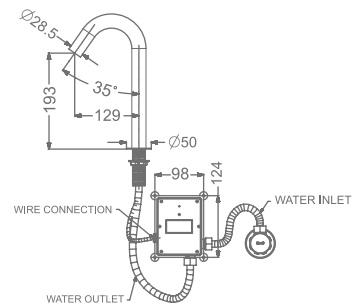

FAUCET

SENSOR

KBMST002-CP
DECK MOUNTED SENSOR TAP

₹ 11,000

KBMST002-RG
DECK MOUNTED SENSOR TAP

₹ 11,400

KBMST002-CG
DECK MOUNTED SENSOR TAP

₹ 11,400

KBMST002-GM
DECK MOUNTED SENSOR TAP

₹ 11,800

KBMST002-GMP
DECK MOUNTED SENSOR TAP

₹ 11,800