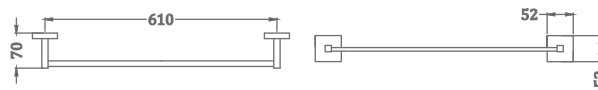

KA660011-CRG

CONVEX RANGE
TOWEL RACK 18"

₹ 7,200

KA990001-CRG

SQUARE RANGE
TOWEL RAIL 24"

₹ 2,800

KA990002-CRG

SQUARE RANGE
TOWEL RAIL 18"