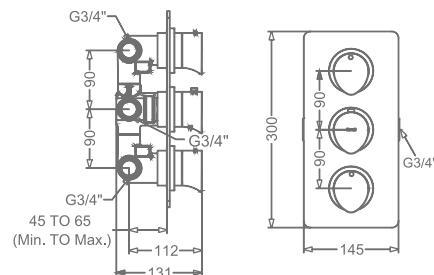

ARIUS

KB2311005-CG
2 WAY BIB TAP WITH FLANGE

₹ 5,600

KB2311003-CG
ANGLE VALVE

₹ 2,800

KB2311032-CG
CSC TRIMS WITH FLANGE
(COMPATIBLE WITH KB11060
& KB11061)

₹ 1,800

KB23THR002-CG
4 OUTLET CONCEALED HI-FLOW
THERMOSTAT BATH & SHOWER MIXER