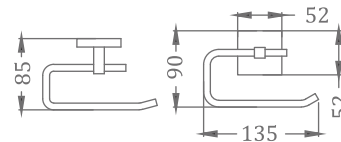

KA990005-CGL

SQUARE RANGE
TOWEL HANGER

₹ 1,500

KA990007-CGL

SQUARE RANGE
TUMBLER HOLDER

₹ 1,400

KA990009-CGL

SQUARE RANGE
TOILET PAPER HOLDER