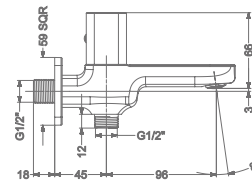

BATH SPOUT WITH FLANGE

₹ 4,400

KB2911004-GM

BIB TAP WITH FLANGE

₹ 5,600

KB2911005-GM

2 WAY BIB TAP WITH FLANGE

₹ 6,300