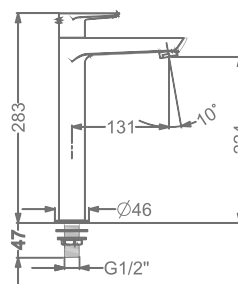

FAUCET

CHIME

KB911010-ND-RG
SINGLE LEVER BASIN MIXER
WITHOUT POP-UP

₹ 7,800

KB911011-ND-RG
SINGLE LEVER TALL BASIN MIXER
WITHOUT POP-UP

₹ 11,000

KB911023-RG
CONCEALED WALL MOUNTED
SINGLE LEVER BASIN MIXER TRIMS
(COMPATIBLE WITH KB911022-RG)

₹ 8,000

KB911001-RG
PILLAR TAP

₹ 5,000

KB911002-RG
TALL PILLAR TAP

₹ 7,000