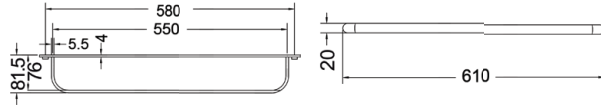

KA660001-RG

CONVEX RANGE
TOWEL RAIL 24"

₹ 5,200

KA660002-RG

CONVEX RANGE
TOWEL RAIL 18"