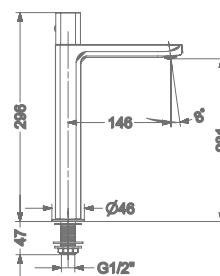

KB2911023-RG
CONCEALED WALL MOUNTED
SINGLE LEVER BASIN MIXER TRIMS
(COMPATIBLE WITH KB911022-RG)

₹ 7,100

KB2911001-RG
PILLAR TAP

₹ 5,245

KB2911002-RG
TALL PILLAR TAP

₹ 8,200

FAUCET

AMELIA