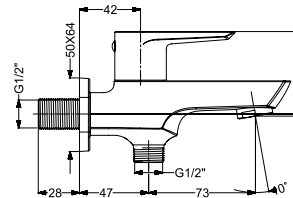

FAUCET

CHIME

KB911004-CG
BIB TAP WITH FLANGE

₹ 4,300

KB911005-CG
2 WAY BIB TAP WITH FLANGE

₹ 4,850

KB911003-CG
ANGLE VALVE

₹ 2,400