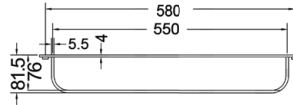

KA660001-CRG

CONVEX RANGE
TOWEL RAIL 24"

₹ 4,000