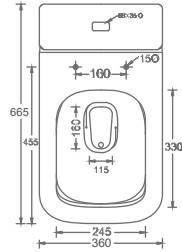

KS715GB

LEORA
RIMLESS SIPHONIC
ONE-PIECE GLOSSY BLACK