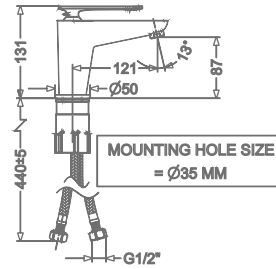

₹ 6,400

KB2311011-ND-CP

SINGLE LEVER TALL BASIN MIXER
WITHOUT POP-UP

₹ 8,400

KB2311023-CP

CONCEALED SINGLE LEVER
WALL MOUNTED BASIN MIXER TRIMS
(COMPATIBLE WITH KB2311022-CP)

₹ 6,000

KB2311001-CP