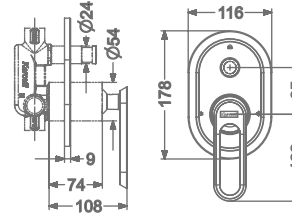

KB2411037-CRG

2 INLET HI-FLOW CONCEALED
SINGLE LEVER DIVERTER TRIMS
(COMPATIBLE WITH KB2411035-CRG)