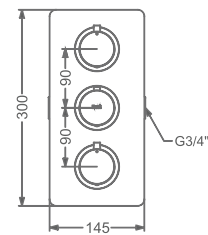

KB22THR002-CG

4 OUTLET CONCEALED HI-FLOW
THERMOSTAT BATH & SHOWER MIXER

₹ 26,400