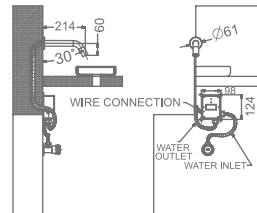

FAUCET

SENSOR

KBMST001-CP
WALL MOUNTED SENSOR TAP

₹ 10,600

KBMST001-RG
WALL MOUNTED SENSOR TAP

₹ 11,600

KBMST001-CG
WALL MOUNTED SENSOR TAP

₹ 11,600

KBMST001-GM
WALL MOUNTED SENSOR TAP

₹ 12,000

KBMST001-GMP
WALL MOUNTED SENSOR TAP

₹ 12,000