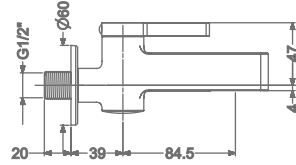

FAUCET

AGALIA

KB2211004-RG
BIB TAP WITH FLANGE

₹ 4,400

KB2211005-RG
2 WAY BIB TAP WITH FLANGE

₹ 4,800

KB2211003-RG
ANGLE VALVE

₹ 2,000

KB2211032-RG
CSC TRIMS WITH FLANGE
(COMPATIBLE WITH KB111060
& KB111061)

₹ 2,000

₹ 26,400