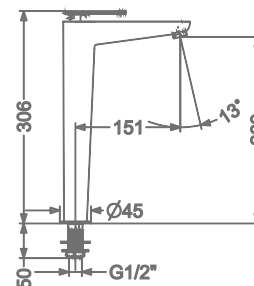

TALL PILLAR TAP