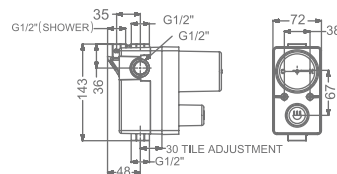

- KB2211034-CP / KB2311034-CP ₹ 5,000
- KB911034-RG ₹ 5,500
- KB911034-CG ₹ 5,500

CONCEALED 3 INLET DIVERTER BODY- SL