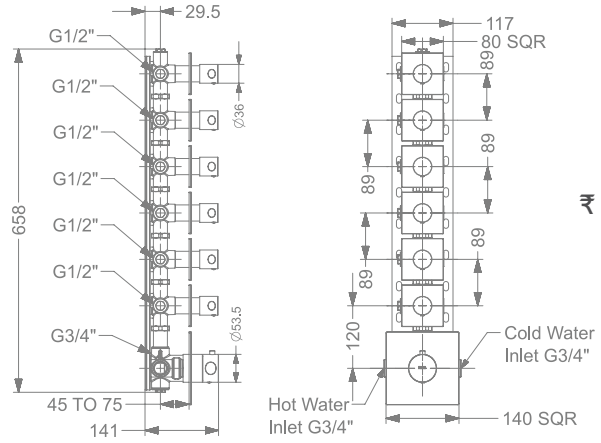

MULTIFLOW (6 OUTLET)
CONCEALED HI-FLOW
THERMOSTATIC MIXER

₹ 45,400

FAUCET

THERMOSTAT

KBTHR003-GM

MULTIFLOW (6 OUTLET)
CONCEALED HI-FLOW
THERMOSTATIC MIXER

₹ 45,400

KBTHR003-GMP