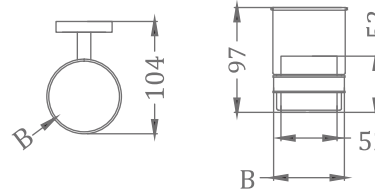

KA990007-GMP

SQUARE RANGE
TUMBLER HOLDER

₹ 1,600