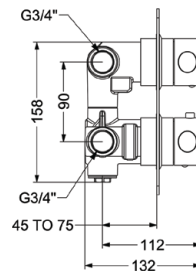

KBTHR001-GM

2 OUTLET CONCEALED
HI-FLOW THERMOSTATIC
BATH & SHOWER MIXER