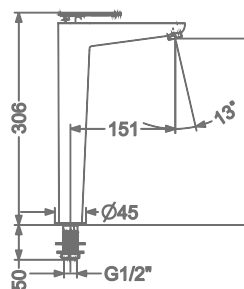

PILLAR TAP

₹ 4,000

KB2311002-CP

TALL PILLAR TAP

₹ 6,200

FAUCET

ARIUS

KB2311036-CP