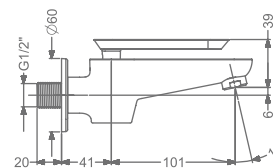

FAUCET

ALANA

KB2411037-CRG

2 INLET HI-FLOW CONCEALED
SINGLE LEVER DIVERTER TRIMS
(COMPATIBLE WITH KB2411035-CRG)

₹ 4,400

KB2411016-CRG

BATH SPOUT WITH FLANGE

₹ 3,600

KB2411017-CRG

BATH TUB SPOUT WITH
DIVERTER & FLANGE

₹ 4,400

KB2411004-CRG

BIB TAP WITH FLANGE

₹ 4,400

KB2411005-CRG

2 WAY BIB TAP WITH FLANGE

₹ 4,600