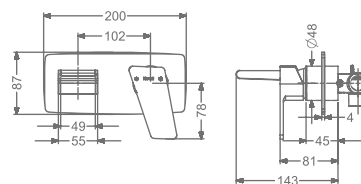

KB2611023-CG

CONCEALED WALL MOUNTED
SINGLE LEVER BASIN MIXER TRIMS
(COMPATIBLE WITH KB2611022-CG)

₹ 9,200