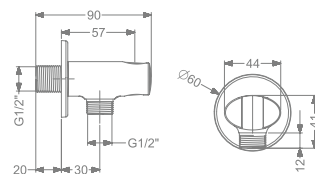

KBWOR0001-GM

WALL OUTLET WITH
SHOWER HOLDER

₹ 2,000

KBWOR0001-GMP

WALL OUTLET WITH
SHOWER HOLDER

₹ 2,100

FAUCET

CONCEALED BODY