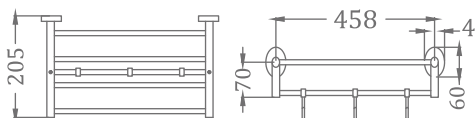

KA990010-RG

SQUARE RANGE
TOWEL RACK 24"

₹ 8,600

KA990011-RG

SQUARE RANGE
TOWEL RACK 18"

₹ 7,200

ACCESSORIES

ROSE GOLD