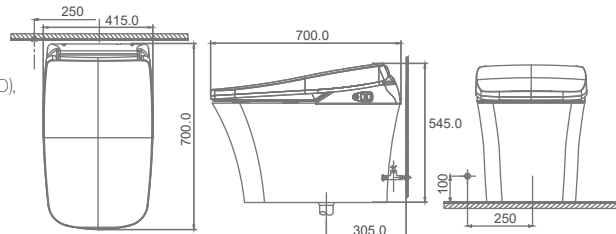

KA999991 (AUTO OPEN/CLOSE SEAT COVER)

₹ 3,50,000

NIREN
AUTOMATIC FLUSH,
TANKLESS SYSTEM,
SIPHON WATER JET (TORNADO),
TURBO WASH FUNCTION,
3 IN 1 FULL STAINLESS
STEEL NOZZLE,
UV LED STERILIZATION,
ROUGH-IN: 300 MM