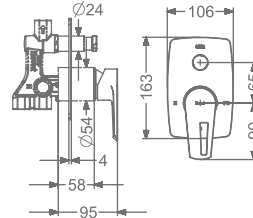

KB911036-CG

3 INLET CONCEALED SINGLE
LEVER BATH & SHOWER MIXER TRIMS
(COMPATIBLE WITH KB911034-CG)

₹ 4,600