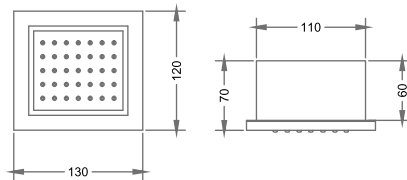

₹ 6,800

KA620003-CG

BRASS RECTANGULAR BODY JET
WITH SILICONE NOZZLE