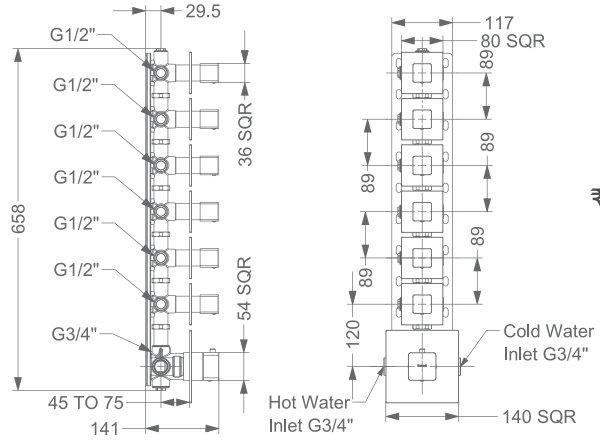

KB911032-CG
CSC TRIMS WITH FLANGE
(COMPATIBLE WITH KB11060
& KB11061)

₹ 2,000

KB91THR002-CG
4 OUTLET CON HI-FLOW THERMOSTAT
BATH AND SHOWER MIXER

₹ 28,000

FAUCET

THERMOSTAT

KBTHS004-RG

MULTIFLOW (6 OUTLET)
CONCEALED HI-FLOW
THERMOSTATIC MIXER