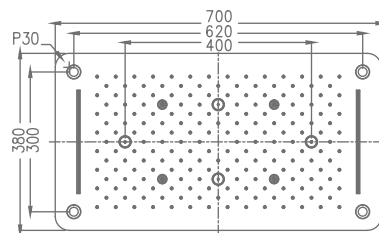

₹ 62,600

KA600001-8-CG

THREE FUNCTIONS CEILING SHOWER
WITH CHROMOTHERAPY - SS
(RAIN, TWO WATERFALL & FOUR MISTS)

₹ 62,600

KA600001-8-GM

THREE FUNCTIONS CEILING SHOWER
WITH CHROMOTHERAPY - SS
(RAIN, TWO WATERFALL & FOUR MISTS)