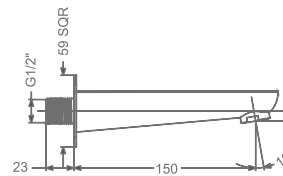

2 INLET HI-FLOW CONCEALED
SINGLE LEVER DIVERTER TRIMS
(COMPATIBLE WITH KB2311035-CG)

₹ 4,800

KB2311056-CG

HI-FLOW CONCEALED BODY
& TRIMS FOR TRIO FUNCTION
(SHOWER & SPOUT)

₹ 12,800

KB2311016-CG

BATH SPOUT WITH FLANGE