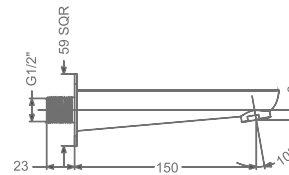

KB2311016-GMP

BATH SPOUT WITH FLANGE

₹ 4,200