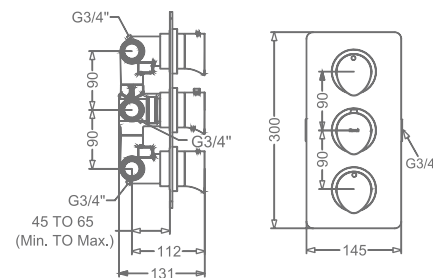

KB23THR002-GM
4 OUTLET CONCEALED HI-FLOW
THERMOSTAT BATH & SHOWER MIXER