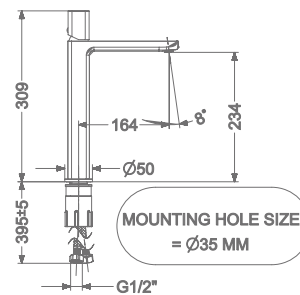

FAUCET

AMELIA **NEW**

KB2911010-CP

SINGLE LEVER BASIN MIXER
WITHOUT POP-UP

₹ 6,700

KB2911011-CP

SINGLE LEVER TALL BASIN MIXER
WITHOUT POP-UP

₹ 8,800