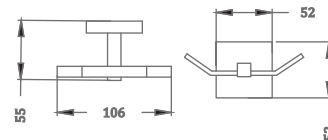

KA990003-CGL

SQUARE RANGE
ROBE HOOK

₹ 800