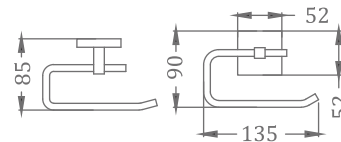

₹ 1,800

KA990007-GMP

SQUARE RANGE
TUMBLER HOLDER

₹ 1,600

KA990009-GMP

SQUARE RANGE
TOILET PAPER HOLDER

₹ 3,200

KA990010-GMP