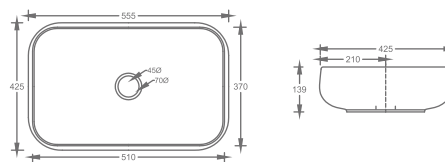

BASIN

COUNTER TOP

₹ 11,000

ZS43
ART BASIN

₹ 15,000

₹ 17,000

₹ 15,000