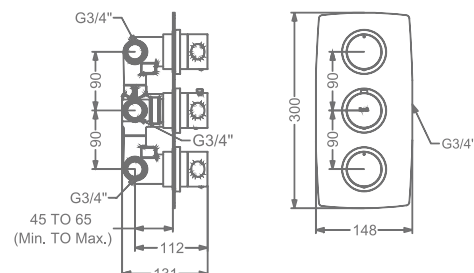

KB911005-RG
2 WAY BIB TAP WITH FLANGE

₹ 4,800

KB911003-RG
ANGLE VALVE

₹ 2,400

KB911032-RG
CSC TRIMS WITH FLANGE
(COMPATIBLE WITH KB11060
& KB111061)

₹ 2,250

KB91THR002-RG
4 OUTLET CON HI-FLOW THERMOSTAT
BATH AND SHOWER MIXER