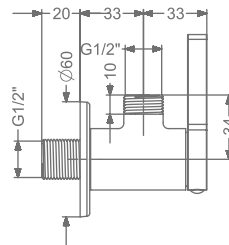

FAUCET

AGALIA

KB2211004-RG
BIB TAP WITH FLANGE

₹ 4,400

KB2211005-RG
2 WAY BIB TAP WITH FLANGE

₹ 4,800

KB2211003-RG
ANGLE VALVE

₹ 2,000

KB2211032-RG
CSC TRIMS WITH FLANGE
(COMPATIBLE WITH KB111060
& KB111061)

₹ 2,000

₹ 26,400