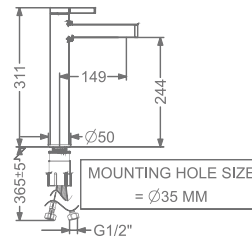

AGALIA

KB2211010-ND-CP

SINGLE LEVER BASIN MIXER
WITHOUT POP-UP

₹ 6,000

KB2211011-ND-CP

SINGLE LEVER TALL BASIN
MIXER WITHOUT POP-UP

₹ 7,800

KB2211023-CP