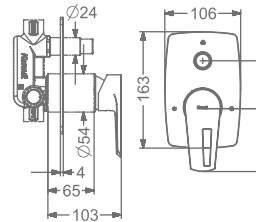

KB911037-RG

2 INLET HI-FLOW CONCEALED
SINGLE LEVER DIVERTER TRIMS
(COMPATIBLE WITH KB911035-RG)

₹ 5,000