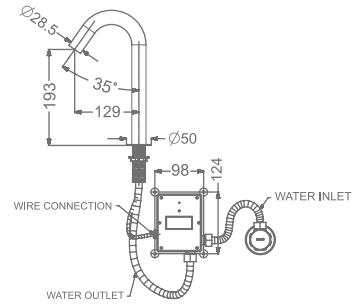

FAUCET

SENSOR

KBMST002-CP
DECK MOUNTED SENSOR TAP

₹ 11,000

KBMST002-RG
DECK MOUNTED SENSOR TAP

₹ 11,400

KBMST002-CG
DECK MOUNTED SENSOR TAP

₹ 11,400

KBMST002-GM
DECK MOUNTED SENSOR TAP

₹ 11,800

KBMST002-GMP
DECK MOUNTED SENSOR TAP

₹ 11,800