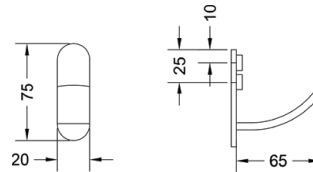

ACCESSORIES

ROSE GOLD

KA660001-RG

CONVEX RANGE
TOWEL RAIL 24"

₹ 5,200

KA660002-RG

CONVEX RANGE
TOWEL RAIL 18"

₹ 4,400

KA660003-RG

CONVEX RANGE
ROBE HOOK

₹ 800

KA660004-RG

CONVEX RANGE
SOAP DISH

₹ 2,600

KA660005-RG

CONVEX RANGE
TOWEL RING

₹ 1,800

KA660007-RG

CONVEX RANGE
TUMBLER HOLDER

₹ 2,600