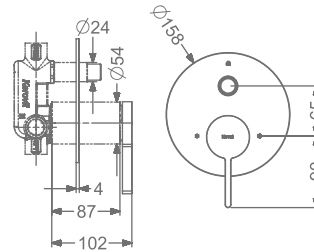

TALL PILLAR TAP

₹ 6,800

FAUCET

AGALIA

KB2211037-CG

2 INLET HI-FLOW CONCEALED
SINGLE LEVER DIVERTER TRIMS
(COMPATIBLE WITH KB2211035-CG)

₹ 5,000

KB2211016-CG