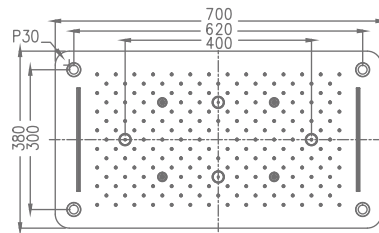

SHOWER

OVERHEAD RAIN SHOWER

THREE FUNCTIONS CEILING SHOWER
WITH CHROMOTHERAPY - SS
(RAIN, TWO WATERFALL & FOUR MISTS)

₹ 57,200

THREE FUNCTIONS CEILING SHOWER
WITH CHROMOTHERAPY - SS
(RAIN, TWO WATERFALL & FOUR MISTS)

₹ 62,600

THREE FUNCTIONS CEILING SHOWER
WITH CHROMOTHERAPY - SS
(RAIN, TWO WATERFALL & FOUR MISTS)

₹ 62,600

THREE FUNCTIONS CEILING SHOWER
WITH CHROMOTHERAPY - SS
(RAIN, TWO WATERFALL & FOUR MISTS)

₹ 65,400

THREE FUNCTIONS CEILING SHOWER
WITH CHROMOTHERAPY - SS
(RAIN, TWO WATERFALL & FOUR MISTS)

₹ 65,400