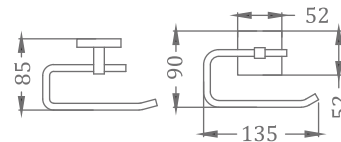

KA990004-GM
SQUARE RANGE
SOAP DISH

₹ 1,800

KA990005-GM
SQUARE RANGE
TOWEL HANGER

₹ 1,800

KA990007-GM
SQUARE RANGE
TUMBLER HOLDER

₹ 1,600

KA990009-GM
SQUARE RANGE
TOILET PAPER HOLDER

₹ 3,200