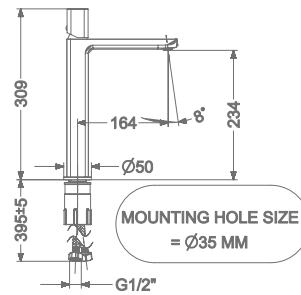

AMELIA

KB2911010-CG

SINGLE LEVER BASIN MIXER
WITHOUT POP-UP

₹ 9,800

KB2911011-CG

SINGLE LEVER TALL BASIN MIXER
WITHOUT POP-UP

₹ 12,800

KB2911023-CG