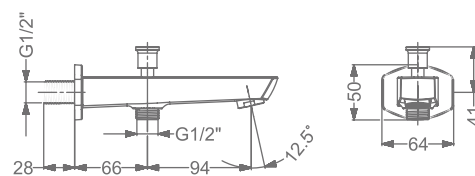

KB911017-RG

BATH TUB SPOUT WITH
DIVERTER & FLANGE