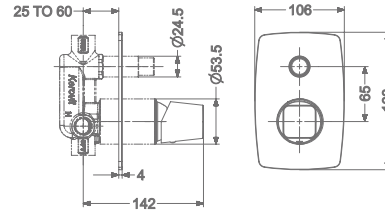

KB2911037-RG

2 INLET HI-FLOW CONCEALED
SINGLE LEVER DIVERTER TRIMS
(COMPATIBLE WITH KB911035-RG)