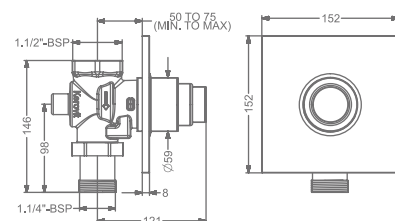

KB400002S-RG

CONCEALED DUAL FLUSH VALVE (6 / 3 LTS.)
40 MM WITH SQUARE FLANGE