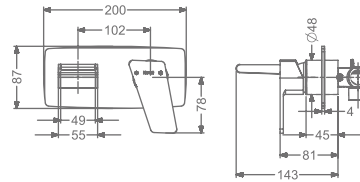

SINGLE LEVER TALL BASIN MIXER
WITHOUT POP-UP

₹ 15,000

KB2611023-GM

CONCEALED WALL MOUNTED
SINGLE LEVER BASIN MIXER TRIMS
(COMPATIBLE WITH KB2611022-GM)

₹ 9,800

KB2611010-ND-GMP

SINGLE LEVER BASIN MIXER
WITHOUT POP-UP