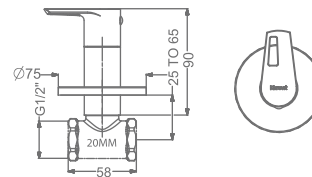

KB911005-RG
2 WAY BIB TAP WITH FLANGE

₹ 4,800

KB911003-RG
ANGLE VALVE

₹ 2,400

KB911032-RG
CSC TRIMS WITH FLANGE
(COMPATIBLE WITH KB11060
& KB111061)

₹ 2,250

KB91THR002-RG
4 OUTLET CON HI-FLOW THERMOSTAT
BATH AND SHOWER MIXER