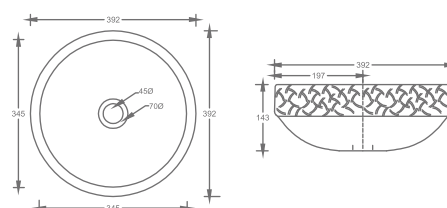

BASIN

COUNTER TOP

₹ 17,000

₹ 11,000

₹ 11,000

₹ 12,000

₹ 11,000