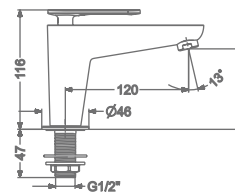

₹ 13,000

KB2311023-GM

CONCEALED SINGLE LEVER
WALL MOUNTED BASIN MIXER TRIMS
(COMPATIBLE WITH KB2311022-GM)

₹ 7,200

KB2311001-GM

PILLAR TAP

₹ 5,700

KB2311002-GM