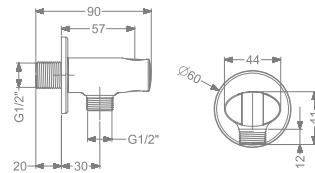

KBWOR0001-GM

WALL OUTLET WITH
SHOWER HOLDER

₹ 2,000