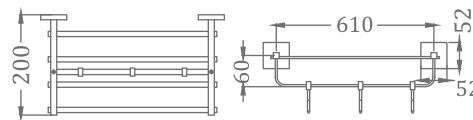

ACCESSORIES

GUNMETAL

KA990004-GM
SQUARE RANGE
SOAP DISH

₹ 1,800

KA990005-GM
SQUARE RANGE
TOWEL HANGER

₹ 1,800

KA990007-GM
SQUARE RANGE
TUMBLER HOLDER

₹ 1,600

KA990009-GM
SQUARE RANGE
TOILET PAPER HOLDER

₹ 3,200

₹ 9,000

₹ 7,600