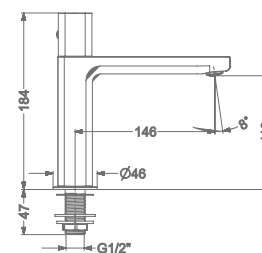

KB2911023-CP

CONCEALED WALL MOUNTED
SINGLE LEVER BASIN MIXER TRIMS
(COMPATIBLE WITH KB11022-CP)

₹ 6,300

KB2911001-CP

PILLAR TAP

₹ 4,200

KB2911002-CP

TALL PILLAR TAP