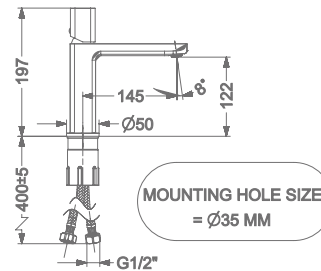

KB2911010-CP

SINGLE LEVER BASIN MIXER
WITHOUT POP-UP

₹ 6,700