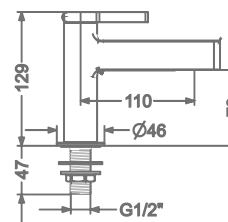

CONCEALED SINGLE LEVER
WALL MOUNTED BASIN MIXER TRIMS
(COMPATIBLE WITH KB2211022-CP)

₹ 6,000

KB2211001-CP

PILLAR TAP

₹ 3,600

KB2211002-CP

TALL PILLAR TAP

₹ 5,200