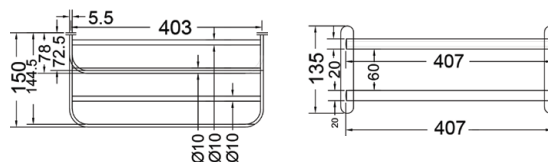

KA660008-RG

CONVEX RANGE
TOILET PAPER HOLDER

₹ 1,400

KA660010-RG

CONVEX RANGE
TOWEL RACK 24"

₹ 8,200

KA660011-RG

CONVEX RANGE
TOWEL RACK 18"