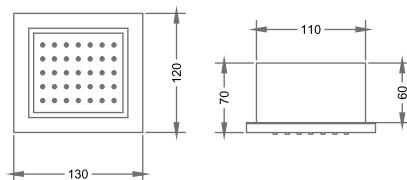

BRASS RECTANGULAR BODY JET
WITH SILICONE NOZZLE

₹ 7,200

KA620003-GMP

BRASS RECTANGULAR BODY JET
WITH SILICONE NOZZLE

₹ 7,200

TOILET

SMART WC (FLOOR MOUNTED)

KA999991 (AUTO OPEN/CLOSE SEAT COVER)