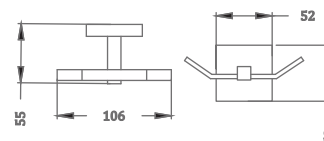

KA990003-RG

SQUARE RANGE
ROBE HOOK