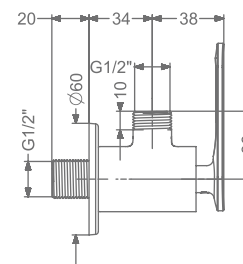

KB2311004-GM

BIB TAP WITH FLANGE

₹ 5,400

FAUCET

ARIUS

KB2311005-GM
2 WAY BIB TAP WITH FLANGE

₹ 6,000

KB2311003-GM
ANGLE VALVE