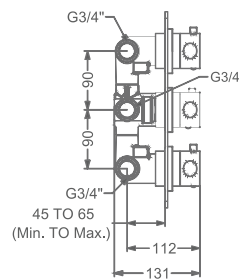

KB22THR002-CG

4 OUTLET CONCEALED HI-FLOW
THERMOSTAT BATH & SHOWER MIXER

₹ 26,400