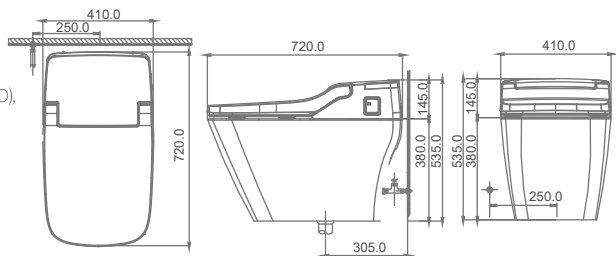

KA999992 (AUTO OPEN/CLOSE SEAT COVER)

₹ 3,25,000

SAVIO
AUTOMATIC FLUSH
TANKLESS SYSTEM,
SIPHON WATER JET (TORNADO),
TURBO WASH FUNCTION,
3 IN 1 FULL STAINLESS
STEEL NOZZLE,
UV LED STERILIZATION,
ROUGH-IN: 300 MM