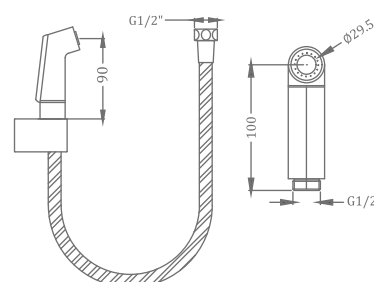

KA580014-GM

ABS HEALTH FAUCET WITH HOOK
(BRASS) & 1 M HOSE