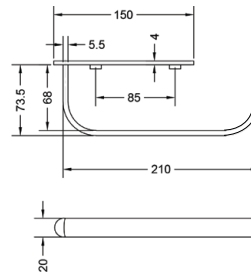

₹ 4,200

KA660008-GM

CONVEX RANGE
TOILET PAPER HOLDER

₹ 1,600