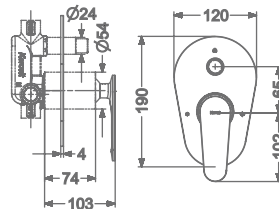

3 INLET CONCEALED SINGLE LEVER
BATH & SHOWER MIXER TRIMS
(COMPATIBLE WITH KB2311034-CP)

₹ 4,000

KB2311037-CP

2 INLET HI-FLOW CONCEALED
SINGLE LEVER DIVERTER TRIMS
(COMPATIBLE WITH KB2311035-CP)

₹ 4,000

KB2311056-CP