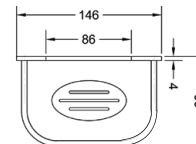

ACCESSORIES

CHROME & ROSE GOLD

KA660001-CRG

CONVEX RANGE
TOWEL RAIL 24"

₹ 4,000

KA660003-CRG

CONVEX RANGE
ROBE HOOK

₹ 600

KA660004-CRG

CONVEX RANGE
SOAP DISH

₹ 2,000

KA660005-CRG

CONVEX RANGE
TOWEL RING

₹ 1,600

KA660007-CRG

CONVEX RANGE
TUMBLER HOLDER

₹ 2,000