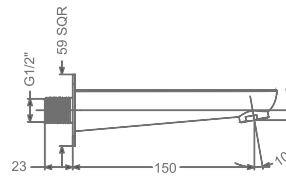

HI-FLOW CONCEALED BODY
& TRIMS FOR TRIO FUNCTION
(SHOWER & SPOUT)

₹ 13,400

KB2311016-GM

BATH SPOUT WITH FLANGE

₹ 4,200

KB2311017-GM

BATH TUB SPOUT WITH
DIVERTER & FLANGE

₹ 5,200