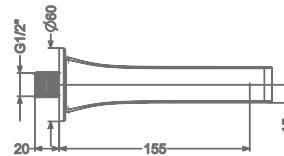

BATH SPOUT WITH FLANGE

₹ 4,000