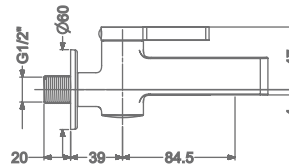

FAUCET

AGALIA

KB2211016-GMP
BATH SPOUT WITH FLANGE

₹ 4,200

KB2211004-GMP
BIB TAP WITH FLANGE

₹ 4,600

KB2211005-GMP
2 WAY BIB TAP WITH FLANGE

₹ 5,000

KB2211003-GMP
ANGLE VALVE

₹ 2,400

KB2211032-GMP
CSC TRIMS WITH FLANGE
(COMPATIBLE WITH KB11060
& KB11061)

₹ 2,000