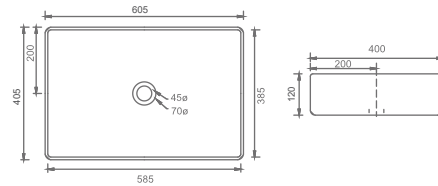

BASIN

COUNTER TOP

KA0377

POSH
THIN RIM MATTE BLACK
WASH BASIN

₹ 14,000

KS277GB

KADIN
THIN RIM GLOSSY BLACK
WASH BASIN

₹ 13,000

KB2202

MATTE
THIN RIM MATTE WHITE
WASH BASIN

₹ 11,000

KB290

LUKE B
THIN RIM WHITE WASH BASIN

₹ 9,000

KB291

LUKE S
THIN RIM WHITE WASH BASIN

₹ 9,000