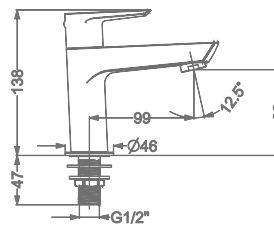

₹ 7,800

KB911011-ND-RG
SINGLE LEVER TALL BASIN MIXER
WITHOUT POP-UP

₹ 11,000

KB911023-RG
CONCEALED WALL MOUNTED
SINGLE LEVER BASIN MIXER TRIMS
(COMPATIBLE WITH KB911022-RG)

₹ 8,000

KB911001-RG
PILLAR TAP

₹ 5,000