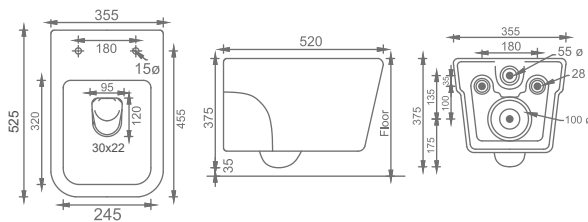

TOILET

WALL-HUNG

KS121W
BLANCHE
RIMLESS WALL-HUNG
GLOSSY WHITE
WITH FISCHER SET

₹ 17,000

KB064E
CRAIG
RIMLESS WALL-HUNG
WITH SLIM UF SEAT COVER

₹ 18,000

KS123GB
STEFAN
RIMLESS WALL-HUNG
GLOSSY BLACK WITH
TORNADO FLUSHING