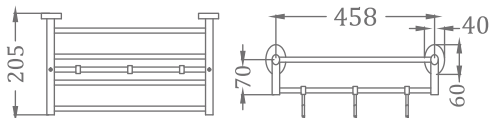

₹ 2,000

KA990010-CGL

SQUARE RANGE
TOWEL RACK 24"

₹ 7,800

KA990011-CGL

SQUARE RANGE
TOWEL RACK 18"

₹ 6,600

ACCESSORIES