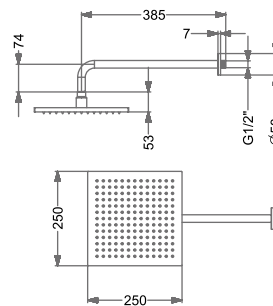

KA570026-RG

SINGLE FUNCTION OVERHEAD SHOWER WITH 15° SHOWER ARM & WALL FLANGE (BRASS)

₹ 16,800