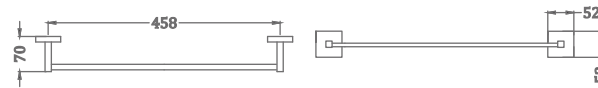

CONVEX RANGE
TOWEL RACK 18"

₹ 7,200

KA990001-CGL

SQUARE RANGE
TOWEL RAIL 24"

₹ 2,800

KA990002-CGL

SQUARE RANGE
TOWEL RAIL 18"

₹ 2,200