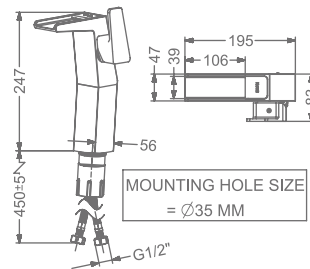

KB2611011-ND-CP

SINGLE LEVER TALL BASIN MIXER
WITHOUT POP-UP

₹ 11,800

KB2611023-CP

CONCEALED WALL MOUNTED
SINGLE LEVER BASIN MIXER TRIMS
(COMPATIBLE WITH KB2611022-CP)

₹ 7,500

KB2611010-ND-RG

SINGLE LEVER BASIN MIXER
WITHOUT POP-UP