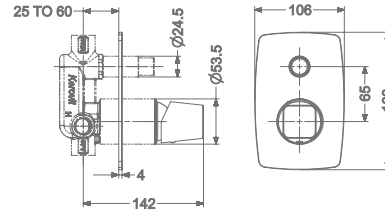

2 INLET HI-FLOW CONCEALED
SINGLE LEVER DIVERTER TRIMS
(COMPATIBLE WITH KB911035-CG)