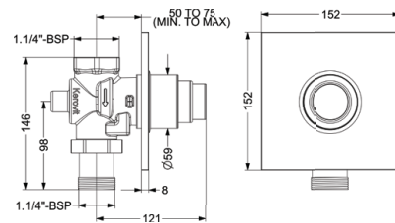

CONCEALED DUAL FLUSH VALVE (6 / 3 LTS.)
32 MM WITH SQUARE FLANGE

₹ 6,000

KB400001R-RG

CONCEALED SINGLE FLUSH VALVE (6 LTS.)
40 MM WITH ROUND FLANGE

₹ 5,600

KB320002R-RG

CONCEALED DUAL FLUSH VALVE (6 / 3 LTS.)
32 MM WITH ROUND FLANGE