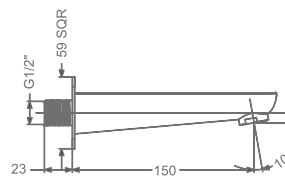

KB2311016-CP

BATH SPOUT WITH FLANGE

₹ 2,600