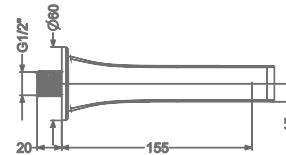

KB2211016-CP

BATH SPOUT WITH FLANGE

₹ 2,800