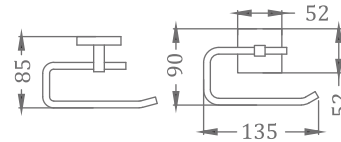

CHROME & ROSE GOLD

KA990005-CRG
SQUARE RANGE
TOWEL HANGER

₹ 1,400

KA990007-CRG
SQUARE RANGE
TUMBLER HOLDER

₹ 1,400

KA990009-CRG
SQUARE RANGE
TOILET PAPER HOLDER

₹ 2,000

KA990010-CRG
SQUARE RANGE
TOWEL RACK 24"