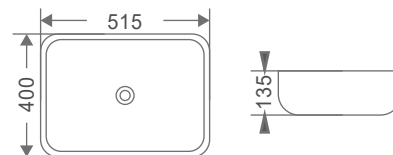

BASIN

COUNTER TOP

KA0377

POSH
THIN RIM MATTE BLACK
WASH BASIN

₹ 14,000

KS277GB

KADIN
THIN RIM GLOSSY BLACK
WASH BASIN

₹ 13,000

KB2202

MATTE
THIN RIM MATTE WHITE
WASH BASIN

₹ 11,000

KB290

LUKE B
THIN RIM WHITE WASH BASIN

₹ 9,000

KB291

LUKE S
THIN RIM WHITE WASH BASIN

₹ 9,000