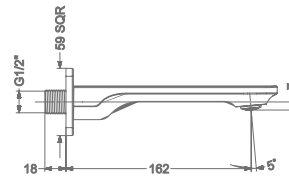

KB2911037-RG

2 INLET HI-FLOW CONCEALED
SINGLE LEVER DIVERTER TRIMS
(COMPATIBLE WITH KB911035-RG)

₹ 5,000

KB2911016-RG

BATH SPOUT WITH FLANGE

₹ 4,200

KB2911004-RG

BIB TAP WITH FLANGE