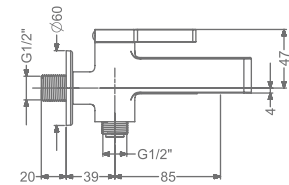

FAUCET

AGALIA

KB2211016-GMP
BATH SPOUT WITH FLANGE

₹ 4,200

KB2211004-GMP
BIB TAP WITH FLANGE

₹ 4,600

KB2211005-GMP
2 WAY BIB TAP WITH FLANGE

₹ 5,000

KB2211003-GMP
ANGLE VALVE

₹ 2,400

KB2211032-GMP
CSC TRIMS WITH FLANGE
(COMPATIBLE WITH KB11060
& KB11061)

₹ 2,000