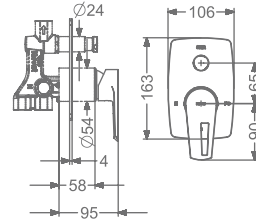

KB911002-RG
TALL PILLAR TAP

₹ 7,000

FAUCET

CHIME

KB911036-RG

3 INLET CONCEALED SINGLE
LEVER BATH & SHOWER MIXER TRIMS
(COMPATIBLE WITH KB911034-RG)

₹ 4,800

KB911037-RG