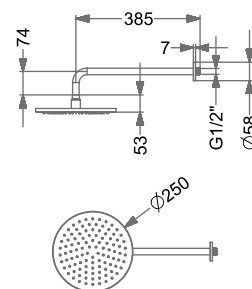

₹ 16,000

KA570025-CG

SINGLE FUNCTION OVERHEAD SHOWER WITH 15° SHOWER ARM & WALL FLANGE (BRASS)

₹ 16,000

KA570025-GM

SINGLE FUNCTION OVERHEAD SHOWER WITH 15° SHOWER ARM & WALL FLANGE (BRASS)

₹ 16,800

KA570025-GMP