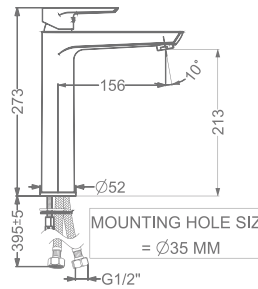

₹ 7,800

KB911011-ND-RG
SINGLE LEVER TALL BASIN MIXER
WITHOUT POP-UP

₹ 11,000

KB911023-RG
CONCEALED WALL MOUNTED
SINGLE LEVER BASIN MIXER TRIMS
(COMPATIBLE WITH KB911022-RG)

₹ 8,000

KB911001-RG
PILLAR TAP

₹ 5,000