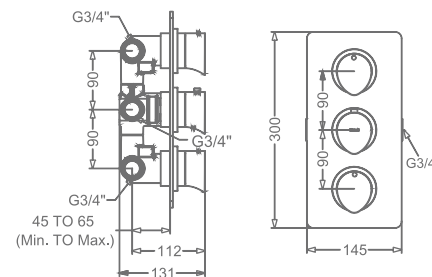

ARIUS

KB2311005-RG
2 WAY BIB TAP WITH FLANGE

₹ 5,600

KB2311003-RG
ANGLE VALVE

₹ 2,800

KB2311032-RG
CSC TRIMS WITH FLANGE
(COMPATIBLE WITH KB11060
& KB11061)

₹ 1,800

KB23THR002-RG
4 OUTLET CONCEALED HI-FLOW
THERMOSTAT BATH & SHOWER MIXER