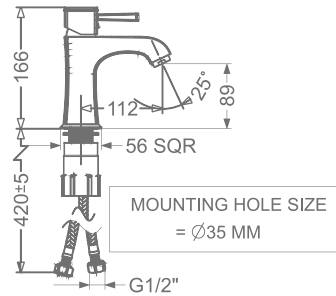

KB2511010-ND-CGL

SINGLE LEVER BASIN MIXER
WITHOUT POP-UP

₹ 11,800