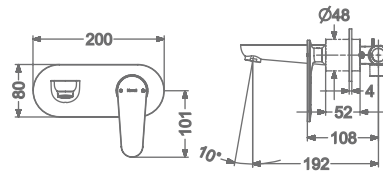

₹ 9,400

KB2311011-ND-RG

SINGLE LEVER TALL BASIN MIXER
WITHOUT POP-UP

₹ 12,200

KB2311023-RG

CONCEALED SINGLE LEVER
WALL MOUNTED BASIN MIXER TRIMS
(COMPATIBLE WITH KB2311022-RG)

₹ 6,800

KB2311001-RG