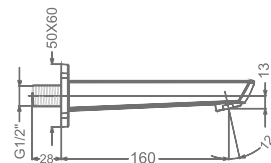

2 INLET HI-FLOW CONCEALED
SINGLE LEVER DIVERTER TRIMS
(COMPATIBLE WITH KB911035-RG)

₹ 5,000

KB911056-RG

HI-FLOW CONCEALED BODY
& TRIMS FOR TRIO FUNCTION
(SHOWER & SPOUT)

₹ 12,000

KB911016-RG

BATH SPOUT WITH FLANGE