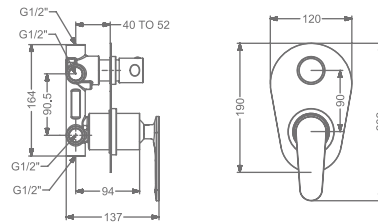

2 INLET HI-FLOW CONCEALED
SINGLE LEVER DIVERTER TRIMS
(COMPATIBLE WITH KB2311035-RG)

₹ 4,800

KB2311056-RG

HI-FLOW CONCEALED BODY
& TRIMS FOR TRIO FUNCTION
(SHOWER & SPOUT)

₹ 12,800

KB2311016-RG

BATH SPOUT WITH FLANGE