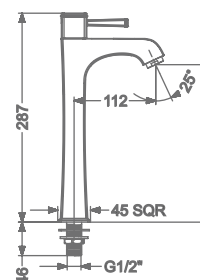

KB2511002-CGL

TALL PILLAR TAP