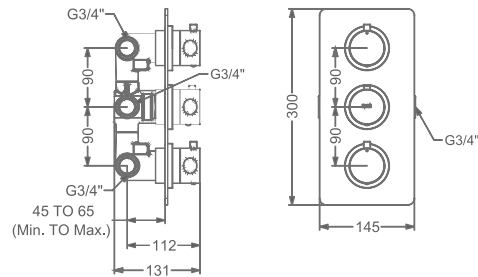

AGALIA

KB2211005-GM
2 WAY BIB TAP WITH FLANGE

₹ 5,000

KB2211003-GM
ANGLE VALVE

₹ 2,200

KB2211032-GM
CSC TRIMS WITH FLANGE
(COMPATIBLE WITH KB11060
& KB11061)

₹ 2,000

KB22THR002-GM
4 OUTLET CONCEALED HI-FLOW
THERMOSTAT BATH & SHOWER MIXER