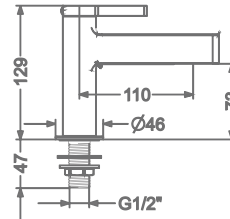

FAUCET

AGALIA

KB2211001-GM

PILLAR TAP

₹ 4,800

KB2211002-GM

TALL PILLAR TAP

₹ 7,200

KB2211037-GM

2 INLET HI-FLOW CONCEALED
SINGLE LEVER DIVERTER TRIMS
(COMPATIBLE WITH KB2211035-GM)

₹ 5,200

KB2211016-GM

BATH SPOUT WITH FLANGE

₹ 4,200

KB2211004-GM

BIB TAP WITH FLANGE

₹ 4,600