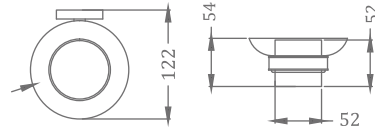

KA990004-GMP

SQUARE RANGE
SOAP DISH

₹ 1,800