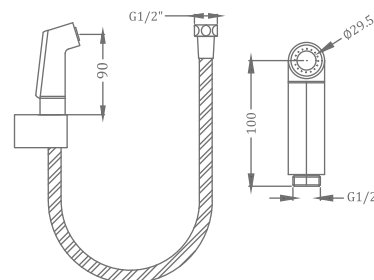

₹ 4,100

KA580014-RG

ABS HEALTH FAUCET WITH HOOK
(BRASS) & 1 M HOSE

₹ 3,200

KA580014-CG

ABS HEALTH FAUCET WITH HOOK
(BRASS) & 1 M HOSE

₹ 3,200

KA580014-GM