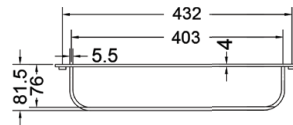

KA660002-GM

CONVEX RANGE
TOWEL RAIL 18"

₹ 4,600

KA660003-GM

CONVEX RANGE
ROBE HOOK

₹ 800

KA660004-GM

CONVEX RANGE
SOAP DISH