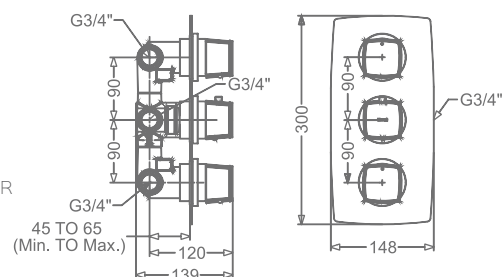

KB25THS003-CGL
4 OUTLET CONCEALED HI-FLOW
THERMOSTAT BATH & SHOWER MIXER