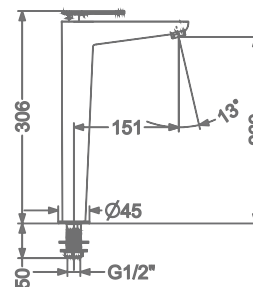

₹ 6,800

KB2311001-CG
PILLAR TAP

₹ 5,000

KB2311002-CG
TALL PILLAR TAP

₹ 7,800

FAUCET

ARIUS

KB2311037-CG