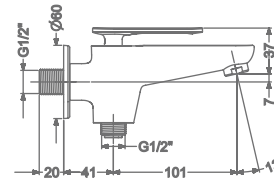

FAUCET

ARIUS

KB2311005-RG
2 WAY BIB TAP WITH FLANGE

₹ 5,600

KB2311003-RG
ANGLE VALVE

₹ 2,800

KB2311032-RG
CSC TRIMS WITH FLANGE
(COMPATIBLE WITH KB11060
& KB11061)

₹ 1,800

₹ 26,400