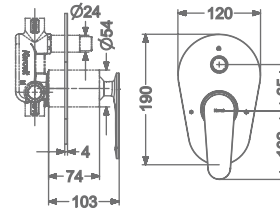

KB2311037-CG

2 INLET HI-FLOW CONCEALED
SINGLE LEVER DIVERTER TRIMS
(COMPATIBLE WITH KB2311035-CG)

₹ 4,800