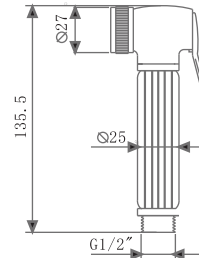

₹ 4,600

FAUCET

HEALTH FAUCET

KA580011-CGL

HEALTH FAUCET WITH HOOK
(BRASS) & 1 M HOSE

₹ 3,400

KA580011-RG

HEALTH FAUCET WITH HOOK
(BRASS) & 1 M HOSE