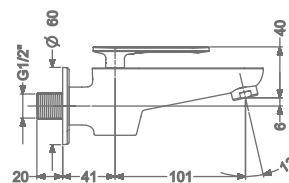

FAUCET

ARIUS

KB2311037-RG

2 INLET HI-FLOW CONCEALED
SINGLE LEVER DIVERTER TRIMS
(COMPATIBLE WITH KB2311035-RG)

₹ 4,800

KB2311056-RG

HI-FLOW CONCEALED BODY
& TRIMS FOR TRIO FUNCTION
(SHOWER & SPOUT)

₹ 12,800

KB2311016-RG

BATH SPOUT WITH FLANGE

₹ 4,000

KB2311017-RG

BATH TUB SPOUT WITH
DIVERTER & FLANGE

₹ 5,000

KB2311004-RG

BIB TAP WITH FLANGE

₹ 5,200