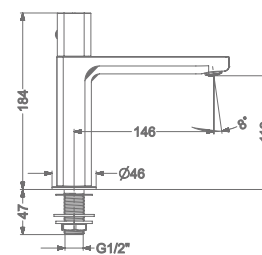

CONCEALED WALL MOUNTED
SINGLE LEVER BASIN MIXER TRIMS
(COMPATIBLE WITH KB911022-CG)

₹ 7,100

KB2911001-CG

PILLAR TAP

₹ 5,200

KB2911002-CG

TALL PILLAR TAP

₹ 8,200