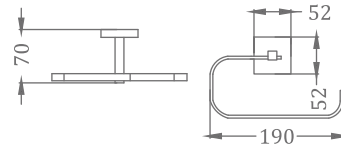

KA990005-CGL

SQUARE RANGE
TOWEL HANGER

₹ 1,500