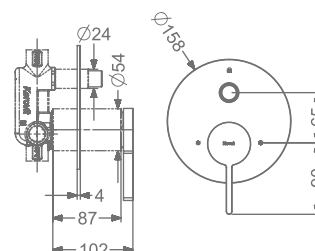

KB2211037-GMP

2 INLET HI-FLOW CONCEALED
SINGLE LEVER DIVERTER TRIMS
(COMPATIBLE WITH KB2211035-GMP)