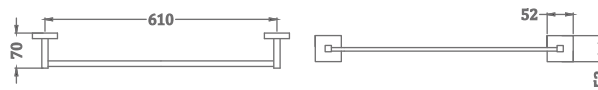

CONVEX RANGE
TOWEL RACK 18"

₹ 7,200

KA990001-CGL

SQUARE RANGE
TOWEL RAIL 24"

₹ 2,800

KA990002-CGL

SQUARE RANGE
TOWEL RAIL 18"

₹ 2,200