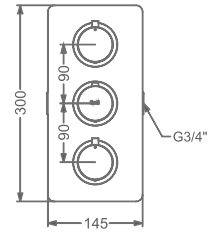

KB22THR002-GMP

4 OUTLET CONCEALED HI-FLOW
THERMOSTAT BATH & SHOWER MIXER