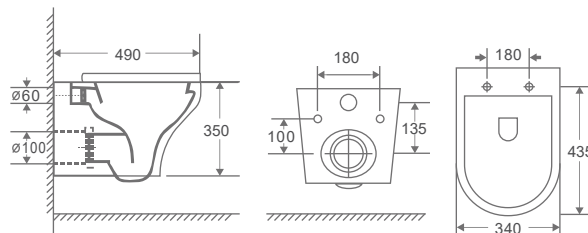

KB0376
NOYCE
MATTE BLACK
WALL-HUNG WITH
SLIM UF SEAT COVER

₹ 26,000