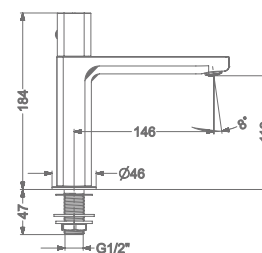

₹ 13,600

KB2911023-GM

CONCEALED WALL MOUNTED
SINGLE LEVER BASIN MIXER TRIMS
(COMPATIBLE WITH KB2911022-GM)

₹ 7,850

KB2911001-GM

PILLAR TAP

₹ 6,000

KB2911002-GM