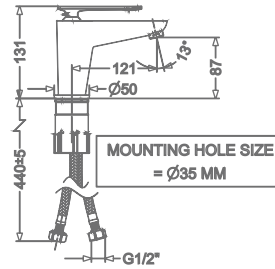

FAUCET

ARIUS

KB2311010-ND-CG
SINGLE LEVER BASIN MIXER
WITHOUT POP-UP

₹ 9,400

KB2311011-ND-CG
SINGLE LEVER TALL BASIN MIXER
WITHOUT POP-UP

₹ 12,200

KB2311023-CG
CONCEALED SINGLE LEVER
WALL MOUNTED BASIN MIXER TRIMS
(COMPATIBLE WITH KB2311022-CG)

₹ 6,800

KB2311001-CG
PILLAR TAP

₹ 5,000

KB2311002-CG
TALL PILLAR TAP

₹ 7,800