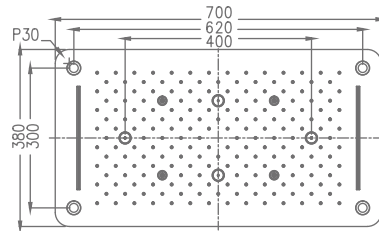

₹ 31,400

SHOWER

OVERHEAD RAIN SHOWER

KA600001-8-CP

THREE FUNCTIONS CEILING SHOWER
WITH CHROMOTHERAPY - SS
(RAIN, TWO WATERFALL & FOUR MISTS)

₹ 57,200

KA600001-8-RG

THREE FUNCTIONS CEILING SHOWER
WITH CHROMOTHERAPY - SS
(RAIN, TWO WATERFALL & FOUR MISTS)