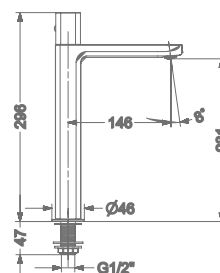

KB2911002-GM

TALL PILLAR TAP