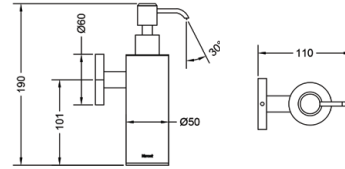

KA930009-GM

SOAP DISPENSER
ROUND