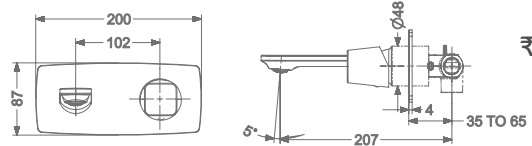

KB2911023-GM

CONCEALED WALL MOUNTED
SINGLE LEVER BASIN MIXER TRIMS
(COMPATIBLE WITH KB2911022-GM)

₹ 7,850