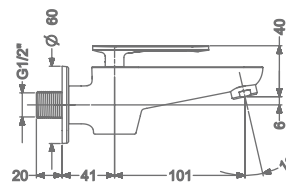

FAUCET

ARIUS

KB2311037-GM

2 INLET HI-FLOW CONCEALED
SINGLE LEVER DIVERTER TRIMS
(COMPATIBLE WITH KB2311035-GM)

₹ 5,000

KB2311056-GM

HI-FLOW CONCEALED BODY
& TRIMS FOR TRIO FUNCTION
(SHOWER & SPOUT)

₹ 13,400

KB2311016-GM

BATH SPOUT WITH FLANGE

₹ 4,200

KB2311017-GM

BATH TUB SPOUT WITH
DIVERTER & FLANGE

₹ 5,200

KB2311004-GM

BIB TAP WITH FLANGE

₹ 5,400