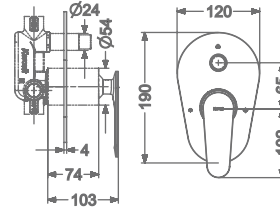

KB2311037-RG

2 INLET HI-FLOW CONCEALED
SINGLE LEVER DIVERTER TRIMS
(COMPATIBLE WITH KB2311035-RG)

₹ 4,800