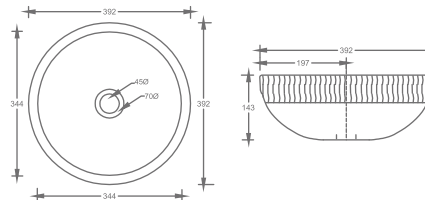

COUNTER TOP

ZS00S1
ART BASIN

₹ 17,000

ZS00S2
ART BASIN

₹ 11,000

ZS18
ART BASIN

₹ 11,000

ZS22
ART BASIN