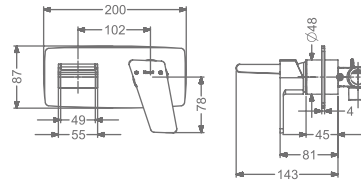

₹ 11,000

KB2611011-ND-RG

SINGLE LEVER TALL BASIN MIXER
WITHOUT POP-UP

₹ 14,500

FAUCET

AENON

KB2611023-RG

CONCEALED WALL MOUNTED
SINGLE LEVER BASIN MIXER TRIMS
(COMPATIBLE WITH KB2611022-RG)