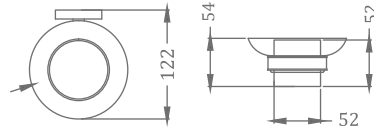

SQUARE RANGE
ROBE HOOK

₹ 1,000

ACCESSORIES

ROSE GOLD

KA990004-RG

SQUARE RANGE
SOAP DISH

₹ 1,800

KA990005-RG