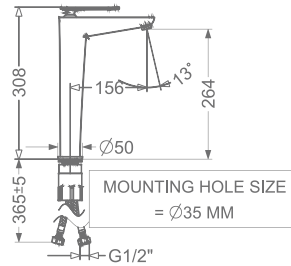

₹ 9,400

KB2311011-ND-RG

SINGLE LEVER TALL BASIN MIXER
WITHOUT POP-UP

₹ 12,200

KB2311023-RG

CONCEALED SINGLE LEVER
WALL MOUNTED BASIN MIXER TRIMS
(COMPATIBLE WITH KB2311022-RG)

₹ 6,800

KB2311001-RG