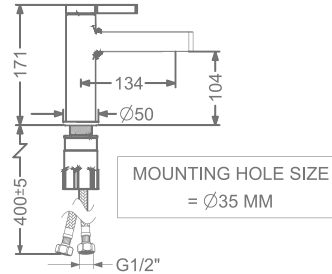

AGALIA

KB2211010-ND-CP

SINGLE LEVER BASIN MIXER
WITHOUT POP-UP

₹ 6,000

KB2211011-ND-CP

SINGLE LEVER TALL BASIN
MIXER WITHOUT POP-UP

₹ 7,800

KB2211023-CP