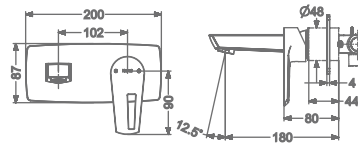

₹ 28,000

FAUCET

CHIME

KB911010-ND-CG
SINGLE LEVER BASIN MIXER
WITHOUT POP-UP

₹ 7,700

KB911011-ND-CG
SINGLE LEVER TALL BASIN MIXER
WITHOUT POP-UP

₹ 10,900

KB911023-CG
CONCEALED WALL MOUNTED
SINGLE LEVER BASIN MIXER TRIMS
(COMPATIBLE WITH KB911022-CG)