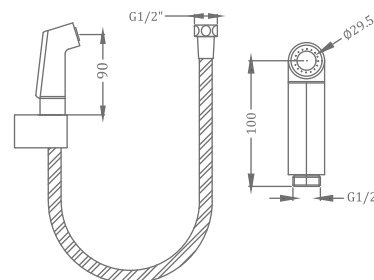

KA580014-RG

ABS HEALTH FAUCET WITH HOOK
(BRASS) & 1 M HOSE