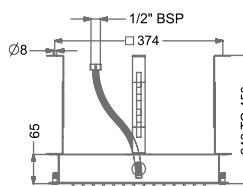

KA570027-GMP

SINGLE FUNCTION CEILING
SHOWER (BRASS)