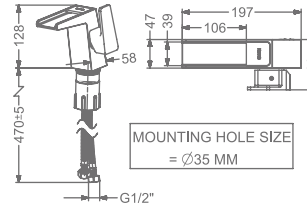

SINGLE LEVER TALL BASIN MIXER
WITHOUT POP-UP

₹ 15,000

KB2611023-GM

CONCEALED WALL MOUNTED
SINGLE LEVER BASIN MIXER TRIMS
(COMPATIBLE WITH KB2611022-GM)

₹ 9,800

KB2611010-ND-GMP

SINGLE LEVER BASIN MIXER
WITHOUT POP-UP