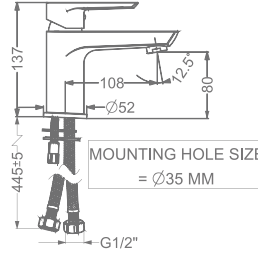

₹ 7,800

KB911011-ND-RG
SINGLE LEVER TALL BASIN MIXER
WITHOUT POP-UP

₹ 11,000

KB911023-RG
CONCEALED WALL MOUNTED
SINGLE LEVER BASIN MIXER TRIMS
(COMPATIBLE WITH KB911022-RG)

₹ 8,000

KB911001-RG
PILLAR TAP

₹ 5,000