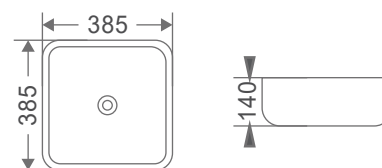

KB291

LUKE S
THIN RIM WHITE WASH BASIN