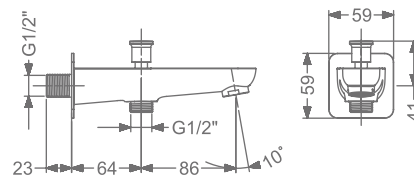

BATH SPOUT WITH FLANGE

₹ 4,200

KB2311017-GMP

BATH TUB SPOUT WITH
DIVERTER & FLANGE

₹ 5,200

KB2311004-GMP

BIB TAP WITH FLANGE

₹ 5,400