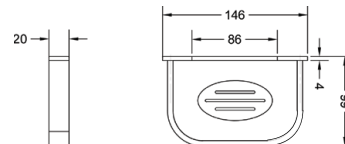

CONVEX RANGE
ROBE HOOK

₹ 800

KA660004-RG

CONVEX RANGE
SOAP DISH

₹ 2,600

KA660005-RG

CONVEX RANGE
TOWEL RING

₹ 1,800