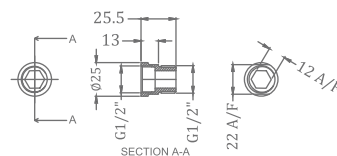

₹ 1,400
₹ 1,400
₹ 1,400

KA970005-RG
KA970005-GM
KA970005-GMP

EXTENSION NIPPLE (1")