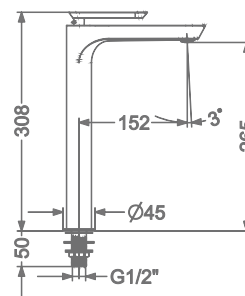

CONCEALED WALL MOUNTED
SINGLE LEVER BASIN MIXER TRIMS
(COMPATIBLE WITH KB2411022-CRG)

₹ 7,000

KB2411001-CRG

PILLAR TAP

₹ 5,200

KB2411002-CRG

TALL PILLAR TAP

₹ 8,000