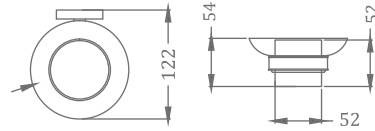

ACCESSORIES

GUNMETAL

KA990004-GM
SQUARE RANGE
SOAP DISH

₹ 1,800

KA990005-GM
SQUARE RANGE
TOWEL HANGER

₹ 1,800

KA990007-GM
SQUARE RANGE
TUMBLER HOLDER

₹ 1,600

KA990009-GM
SQUARE RANGE
TOILET PAPER HOLDER

₹ 3,200

₹ 9,000

₹ 7,600