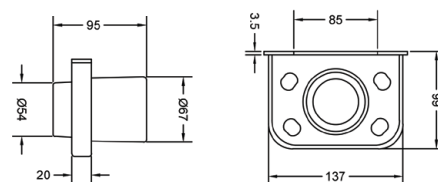

KA660007-RG

CONVEX RANGE
TUMBLER HOLDER