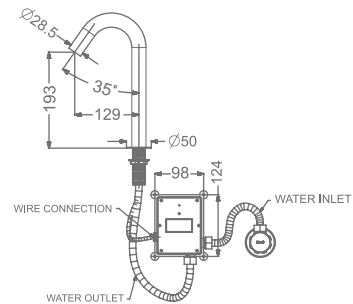

KBMST002-CP
DECK MOUNTED SENSOR TAP

₹ 11,000

KBMST002-RG
DECK MOUNTED SENSOR TAP

₹ 11,400

KBMST002-CG
DECK MOUNTED SENSOR TAP

₹ 11,400

KBMST002-GM
DECK MOUNTED SENSOR TAP

₹ 11,800