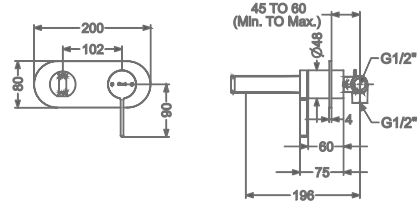

KB2211011-ND-RG

SINGLE LEVER TALL BASIN
MIXER WITHOUT POP-UP

₹ 11,400

FAUCET

AGALIA

KB2211023-RG

CONCEALED SINGLE LEVER
WALL MOUNTED BASIN MIXER TRIMS
(COMPATIBLE WITH KB2211022-RG)

₹ 8,200