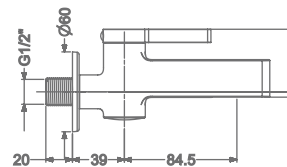

BATH SPOUT WITH FLANGE

₹ 4,000

KB2211004-CG

BIB TAP WITH FLANGE

₹ 4,400

KB2211005-CG

2 WAY BIB TAP WITH FLANGE

₹ 4,800