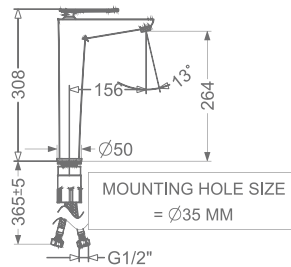

SINGLE LEVER BASIN MIXER
WITHOUT POP-UP

₹ 9,800

KB2311011-ND-GMP

SINGLE LEVER TALL BASIN MIXER
WITHOUT POP-UP

₹ 13,000

KB2311023-GMP

CONCEALED SINGLE LEVER
WALL MOUNTED BASIN MIXER TRIMS
(COMPATIBLE WITH KB2311022-GMP)