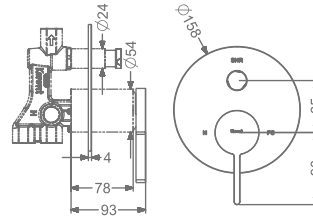

KB2211036-CP

3 INLET CONCEALED SINGLE LEVER
BATH & SHOWER MIXER TRIMS
(COMPATIBLE WITH KB2211034-CP)

₹ 4,000