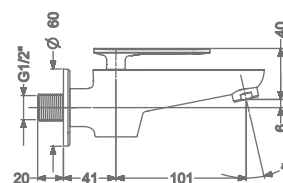

FAUCET

ARIUS

KB2311037-CG

2 INLET HI-FLOW CONCEALED
SINGLE LEVER DIVERTER TRIMS
(COMPATIBLE WITH KB2311035-CG)

₹ 4,800

KB2311056-CG

HI-FLOW CONCEALED BODY
& TRIMS FOR TRIO FUNCTION
(SHOWER & SPOUT)

₹ 12,800

KB2311016-CG

BATH SPOUT WITH FLANGE

₹ 4,000

KB2311017-CG

BATH TUB SPOUT WITH
DIVERTER & FLANGE

₹ 5,000

KB2311004-CG

BIB TAP WITH FLANGE

₹ 5,200