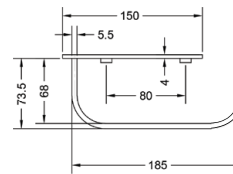

₹ 2,800

KA660005-GM

CONVEX RANGE
TOWEL RING

₹ 2,000