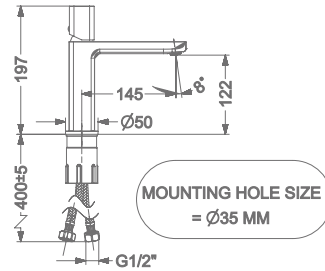

₹ 3,000

FAUCET

AMELIA

KB2911010-GM

SINGLE LEVER BASIN MIXER
WITHOUT POP-UP

₹ 10,300

KB2911011-GM

SINGLE LEVER TALL BASIN MIXER
WITHOUT POP-UP