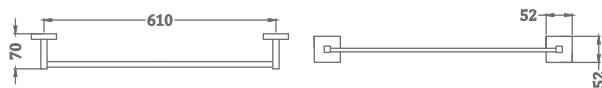

CONVEX RANGE
TOWEL RACK 24"

₹ 8,600

KA660011-GM

CONVEX RANGE
TOWEL RACK 18"

₹ 8,200

KA990001-GM

SQUARE RANGE
TOWEL RAIL 24"

₹ 3,000