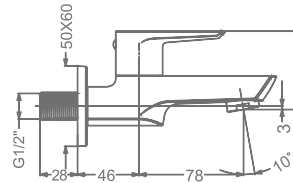

FAUCET

CHIME

KB911004-CG
BIB TAP WITH FLANGE

₹ 4,300

KB911005-CG
2 WAY BIB TAP WITH FLANGE

₹ 4,850

KB911003-CG
ANGLE VALVE

₹ 2,400

KB911032-CG
CSC TRIMS WITH FLANGE
(COMPATIBLE WITH KB11060
& KB11061)

₹ 2,000

₹ 28,000