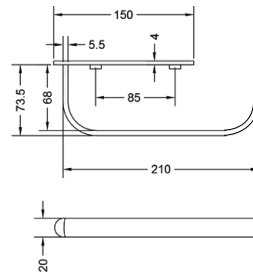

₹ 4,000

KA660008-RG

CONVEX RANGE
TOILET PAPER HOLDER

₹ 1,400