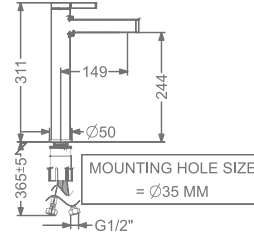

₹ 27,800

KB2211010-ND-GMP
SINGLE LEVER BASIN MIXER
WITHOUT POP-UP

₹ 9,600

FAUCET

AGALIA

KB2211011-ND-GMP

SINGLE LEVER TALL BASIN MIXER
WITHOUT POP-UP

₹ 12,000