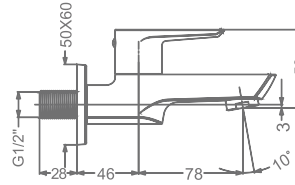

FAUCET

CHIME

KB911004-RG
BIB TAP WITH FLANGE

₹ 4,400

KB911005-RG
2 WAY BIB TAP WITH FLANGE

₹ 4,800

KB911003-RG
ANGLE VALVE

₹ 2,400

KB911032-RG
CSC TRIMS WITH FLANGE
(COMPATIBLE WITH KB11060
& KB111061)

₹ 2,250

₹ 28,000