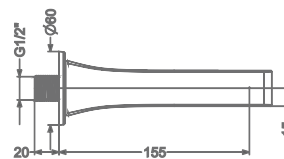

BATH SPOUT WITH FLANGE

₹ 4,200