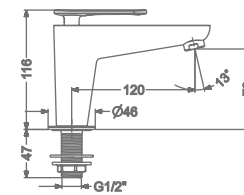

FAUCET

ARIUS

KB2311010-ND-CP

SINGLE LEVER BASIN MIXER
WITHOUT POP-UP

₹ 6,400

KB2311011-ND-CP

SINGLE LEVER TALL BASIN MIXER
WITHOUT POP-UP

₹ 8,400

KB2311023-CP

CONCEALED SINGLE LEVER
WALL MOUNTED BASIN MIXER TRIMS
(COMPATIBLE WITH KB2311022-CP)

₹ 6,000

KB2311001-CP

PILLAR TAP

₹ 4,000

KB2311002-CP

TALL PILLAR TAP

₹ 6,200