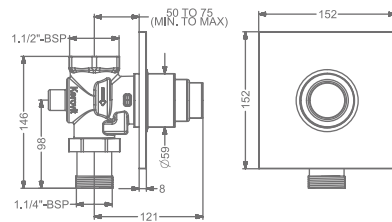

KB400002S-GMP

CONCEALED DUAL FLUSH VALVE (6 / 3 LTS.)
40 MM WITH SQUARE FLANGE