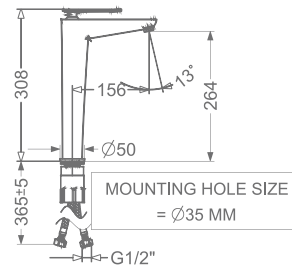

₹ 6,400

KB2311011-ND-CP

SINGLE LEVER TALL BASIN MIXER
WITHOUT POP-UP

₹ 8,400

KB2311023-CP

CONCEALED SINGLE LEVER
WALL MOUNTED BASIN MIXER TRIMS
(COMPATIBLE WITH KB2311022-CP)

₹ 6,000

KB2311001-CP