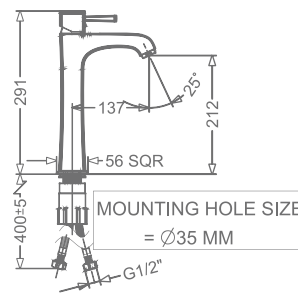

SINGLE LEVER TALL BASIN MIXER
WITHOUT POP-UP

₹ 13,600

KB2511023-CGL

CONCEALED WALL MOUNTED
SINGLE LEVER BASIN MIXER TRIMS
(COMPATIBLE WITH KB2511022-CGL)

₹ 10,000

KB2511001-CGL

PILLAR TAP

₹ 5,000