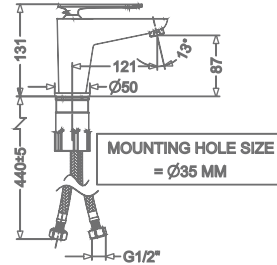

SINGLE LEVER BASIN MIXER
WITHOUT POP-UP

₹ 9,800

KB2311011-ND-GMP

SINGLE LEVER TALL BASIN MIXER
WITHOUT POP-UP

₹ 13,000

KB2311023-GMP

CONCEALED SINGLE LEVER
WALL MOUNTED BASIN MIXER TRIMS
(COMPATIBLE WITH KB2311022-GMP)