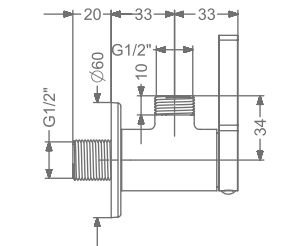

KB2211004-GMP
BIB TAP WITH FLANGE

₹ 4,600

KB2211005-GMP
2 WAY BIB TAP WITH FLANGE

₹ 5,000

KB2211003-GMP
ANGLE VALVE

₹ 2,400

KB2211032-GMP
CSC TRIMS WITH FLANGE
(COMPATIBLE WITH KB11060
& KB11061)

₹ 2,000