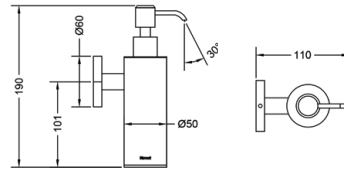

KA930009-RG

SOAP DISPENSER
ROUND