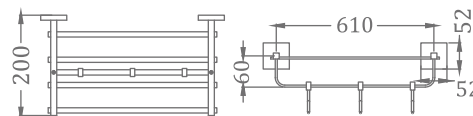

₹ 7,800

KA990011-CGL

SQUARE RANGE
TOWEL RACK 18"