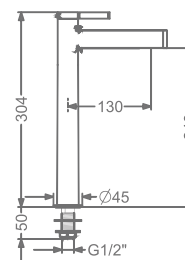

CONCEALED SINGLE LEVER
WALL MOUNTED BASIN MIXER TRIMS
(COMPATIBLE WITH KB2211022-CP)

₹ 6,000

KB2211001-CP

PILLAR TAP

₹ 3,600

KB2211002-CP

TALL PILLAR TAP

₹ 5,200