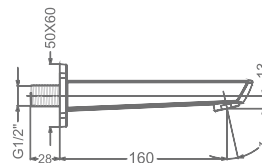

HI-FLOW CONCEALED BODY
& TRIMS FOR TRIO FUNCTION
(SHOWER & SPOUT)

₹ 12,000

KB911016-CG

BATH SPOUT WITH FLANGE

₹ 3,500

KB911017-CG

BATH TUB SPOUT WITH
DIVERTER & FLANGE

₹ 4,400