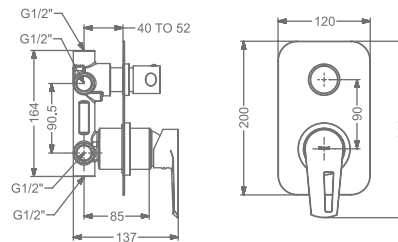

2 INLET HI-FLOW CONCEALED
SINGLE LEVER DIVERTER TRIMS
(COMPATIBLE WITH KB911035-RG)

₹ 5,000

KB911056-RG

HI-FLOW CONCEALED BODY
& TRIMS FOR TRIO FUNCTION
(SHOWER & SPOUT)

₹ 12,000

KB911016-RG

BATH SPOUT WITH FLANGE