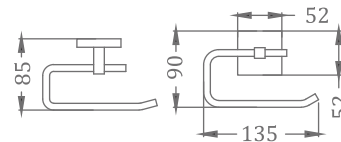

SQUARE RANGE
TOWEL HANGER

₹ 1,600

KA990007-RG

SQUARE RANGE
TUMBLER HOLDER

₹ 1,600

KA990009-RG

SQUARE RANGE
TOILET PAPER HOLDER

₹ 3,000