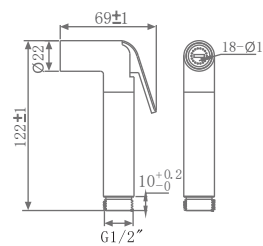

FAUCET

HEALTH FAUCET

KA580012-CP
HEALTH FAUCET WITH HOOK
(BRASS) & 1 M HOSE

₹ 3,200

KA580012-RG
HEALTH FAUCET WITH HOOK
(BRASS) & 1 M HOSE

₹ 4,400

KA580012-CG
HEALTH FAUCET WITH HOOK
(BRASS) & 1 M HOSE

₹ 4,400

KA580012-GM
HEALTH FAUCET WITH HOOK
(BRASS) & 1 M HOSE

₹ 4,600

KA580012-GMP
HEALTH FAUCET WITH HOOK
(BRASS) & 1 M HOSE

₹ 4,600