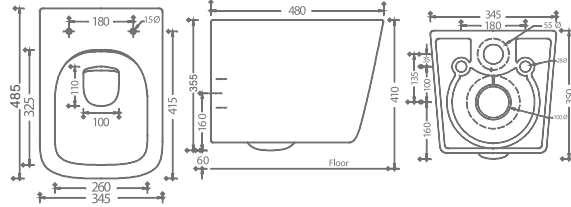

TOILET

WALL-HUNG

KS121W
BLANCHE
RIMLESS WALL-HUNG
GLOSSY WHITE
WITH FISCHER SET

₹ 17,000

KB064E
CRAIG
RIMLESS WALL-HUNG
WITH SLIM UF SEAT COVER

₹ 18,000

KS123GB
STEFAN
RIMLESS WALL-HUNG
GLOSSY BLACK WITH
TORNADO FLUSHING