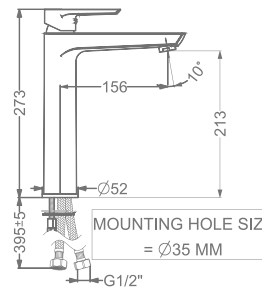

₹ 28,000

FAUCET

CHIME

KB911010-ND-CG
SINGLE LEVER BASIN MIXER
WITHOUT POP-UP

₹ 7,700

KB911011-ND-CG
SINGLE LEVER TALL BASIN MIXER
WITHOUT POP-UP

₹ 10,900

KB911023-CG
CONCEALED WALL MOUNTED
SINGLE LEVER BASIN MIXER TRIMS
(COMPATIBLE WITH KB911022-CG)