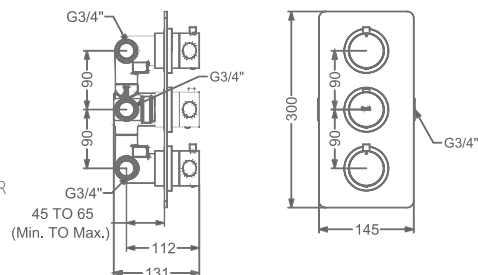

KB2211005-RG
2 WAY BIB TAP WITH FLANGE

₹ 4,800

KB2211003-RG
ANGLE VALVE

₹ 2,000

KB2211032-RG
CSC TRIMS WITH FLANGE
(COMPATIBLE WITH KB111060
& KB111061)

₹ 2,000

KB22THR002-RG
4 OUTLET CONCEALED HI-FLOW
THERMOSTAT BATH & SHOWER MIXER