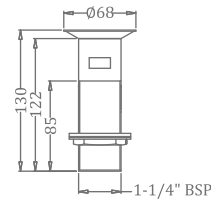

KA940007-RG
KA940007-GM
KA940007-GMP

CEILING MOUNTED SHOWER ARM (230 MM)

₹ 1,000
₹ 1,200
₹ 1,200

KA870005-RG
KA870005-GM
KA870005-GMP

WASTE COUPLING (130 MM - HALF THREAD)

₹ 1,400
₹ 1,400
₹ 1,400

KA870006-RG
KA870006-GM
KA870006-GMP