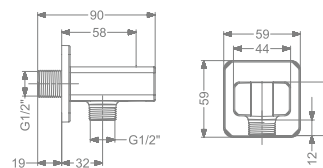

₹ 250
₹ 250
₹ 250

KBWOS0001-CP
WALL OUTLET WITH
SHOWER HOLDER

₹ 1,800

KBWOS0001-RG
WALL OUTLET WITH
SHOWER HOLDER

₹ 2,600

KBWOS0001-GM
WALL OUTLET WITH
SHOWER HOLDER

₹ 2,600

KBWOS0001-GMP
WALL OUTLET WITH
SHOWER HOLDER