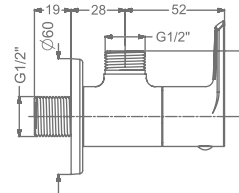

FAUCET

CHIME

KB911004-CG
BIB TAP WITH FLANGE

₹ 4,300

KB911005-CG
2 WAY BIB TAP WITH FLANGE

₹ 4,850

KB911003-CG
ANGLE VALVE

₹ 2,400