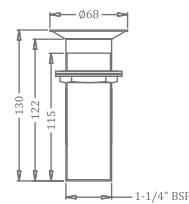

KA870006-RG
KA870006-GM
KA870006-GMP

WASTE COUPLING (130 MM - FULL THREAD)