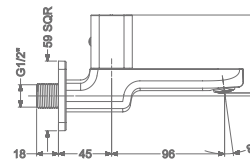

BIB TAP WITH FLANGE

₹ 5,500