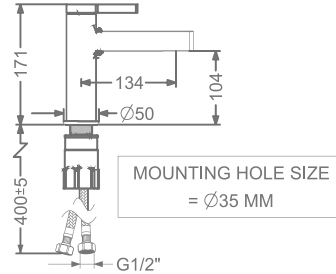

₹ 26,400

FAUCET

AGALIA

KB2211010-ND-CG

SINGLE LEVER BASIN MIXER
WITHOUT POP-UP

₹ 9,000

KB2211011-ND-CG

SINGLE LEVER TALL BASIN MIXER
WITHOUT POP-UP