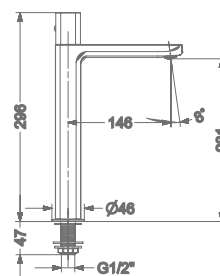

CONCEALED WALL MOUNTED
SINGLE LEVER BASIN MIXER TRIMS
(COMPATIBLE WITH KB911022-CG)

₹ 7,100

KB2911001-CG

PILLAR TAP

₹ 5,200

KB2911002-CG

TALL PILLAR TAP

₹ 8,200