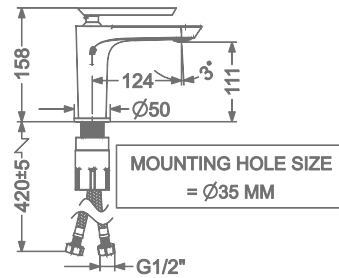

KB2411010-ND-CRG

SINGLE LEVER BASIN MIXER
WITHOUT POP-UP

₹ 9,000