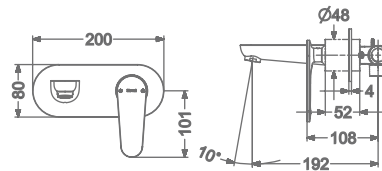

₹ 26,400

FAUCET

ARIUS

KB2311010-ND-CG
SINGLE LEVER BASIN MIXER
WITHOUT POP-UP

₹ 9,400

KB2311011-ND-CG
SINGLE LEVER TALL BASIN MIXER
WITHOUT POP-UP

₹ 12,200

KB2311023-CG
CONCEALED SINGLE LEVER
WALL MOUNTED BASIN MIXER TRIMS
(COMPATIBLE WITH KB2311022-CG)