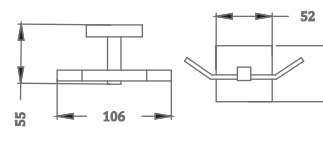

KA990001-GMP

SQUARE RANGE
TOWEL RAIL 24"

₹ 3,000

KA990002-GMP

SQUARE RANGE
TOWEL RAIL 18"

₹ 2,400

KA990003-GMP

SQUARE RANGE
ROBE HOOK