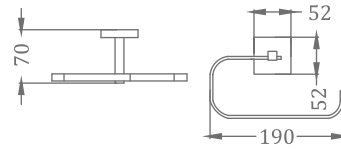

KA990005-GMP

SQUARE RANGE
TOWEL HANGER

₹ 1,800