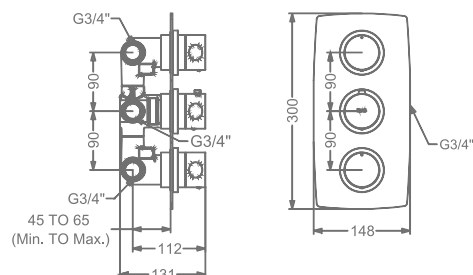

KB91THR002-CG
4 OUTLET CON HI-FLOW THERMOSTAT
BATH AND SHOWER MIXER