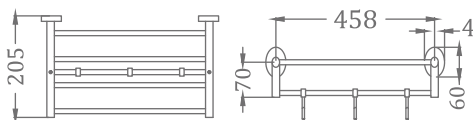

ACCESSORIES

GUNMETAL

KA990004-GM
SQUARE RANGE
SOAP DISH

₹ 1,800

KA990005-GM
SQUARE RANGE
TOWEL HANGER

₹ 1,800

KA990007-GM
SQUARE RANGE
TUMBLER HOLDER

₹ 1,600

KA990009-GM
SQUARE RANGE
TOILET PAPER HOLDER

₹ 3,200

₹ 9,000

₹ 7,600