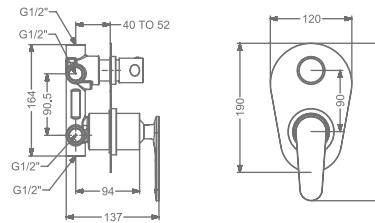

ARIUS

KB2311037-GMP

2 INLET HI-FLOW CONCEALED
SINGLE LEVER DIVERTER TRIMS
(COMPATIBLE WITH KB2311035-GMP)

₹ 5,000

KB2311056-GMP

HI-FLOW CONCEALED BODY
& TRIMS FOR TRIO FUNCTION
(SHOWER & SPOUT)

₹ 14,700

KB2311016-GMP