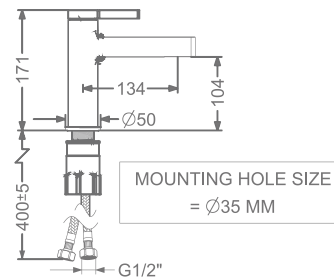

KB2211010-ND-GM

SINGLE LEVER BASIN MIXER
WITHOUT POP-UP

MOUNTING HOLE SIZE
= Ø35 MM

₹ 9,600