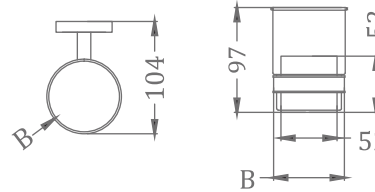

KA990004-GM
SQUARE RANGE
SOAP DISH

₹ 1,800

KA990005-GM
SQUARE RANGE
TOWEL HANGER

₹ 1,800

KA990007-GM
SQUARE RANGE
TUMBLER HOLDER

₹ 1,600

KA990009-GM
SQUARE RANGE
TOILET PAPER HOLDER

₹ 3,200