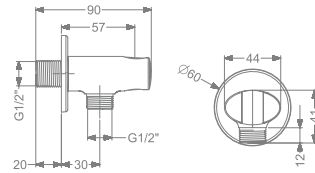

KBWOR0001-CP

WALL OUTLET WITH
SHOWER HOLDER

₹ 1,400