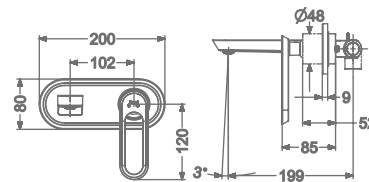

KB2411023-CRG

CONCEALED WALL MOUNTED
SINGLE LEVER BASIN MIXER TRIMS
(COMPATIBLE WITH KB2411022-CRG)

₹ 7,000