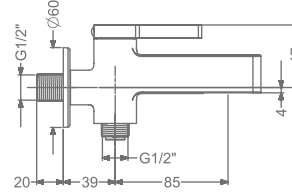

FAUCET

AGALIA

KB2211005-GM
2 WAY BIB TAP WITH FLANGE

₹ 5,000

KB2211003-GM
ANGLE VALVE

₹ 2,200

KB2211032-GM
CSC TRIMS WITH FLANGE
(COMPATIBLE WITH KB11060
& KB11061)

₹ 2,000

₹ 27,800

KB2211010-ND-GMP
SINGLE LEVER BASIN MIXER
WITHOUT POP-UP

₹ 9,600