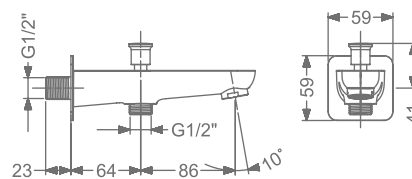

HI-FLOW CONCEALED BODY
& TRIMS FOR TRIO FUNCTION
(SHOWER & SPOUT)

₹ 9,000

KB2311016-CP

BATH SPOUT WITH FLANGE

₹ 2,600

KB2311017-CP

BATH TUB SPOUT WITH
DIVERTER & FLANGE

₹ 3,200