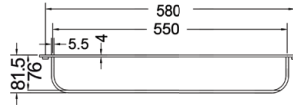

KA660001-GMP

CONVEX RANGE
TOWEL RAIL 24"

₹ 5,400