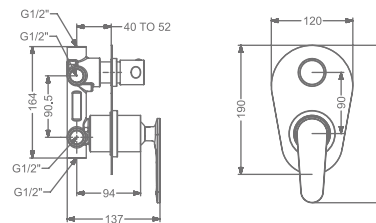

2 INLET HI-FLOW CONCEALED
SINGLE LEVER DIVERTER TRIMS
(COMPATIBLE WITH KB2311035-CG)

₹ 4,800

KB2311056-CG

HI-FLOW CONCEALED BODY
& TRIMS FOR TRIO FUNCTION
(SHOWER & SPOUT)

₹ 12,800

KB2311016-CG

BATH SPOUT WITH FLANGE