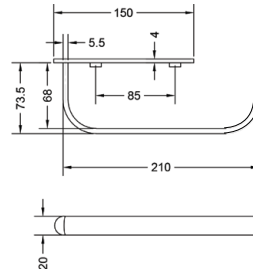

ACCESSORIES

CHROME & GOLD

KA660008-CGL

CONVEX RANGE
TOILET PAPER HOLDER

₹ 1,200