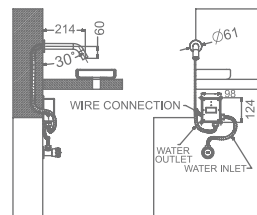

FAUCET

SENSOR

KBMST001-CP
WALL MOUNTED SENSOR TAP

₹ 10,600

KBMST001-RG
WALL MOUNTED SENSOR TAP

₹ 11,600

KBMST001-CG
WALL MOUNTED SENSOR TAP

₹ 11,600

KBMST001-GM
WALL MOUNTED SENSOR TAP

₹ 12,000

KBMST001-GMP
WALL MOUNTED SENSOR TAP

₹ 12,000