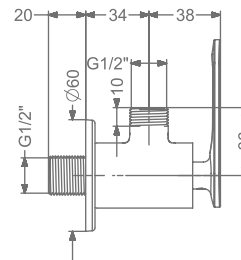

FAUCET

ARIUS

KB2311004-CP
BIB TAP WITH FLANGE

₹ 3,400

KB2311005-CP
2 WAY BIB TAP WITH FLANGE

₹ 3,800

KB2311003-CP
ANGLE VALVE

₹ 1,800