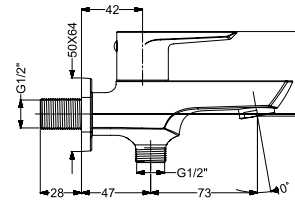

FAUCET

CHIME

KB911004-RG
BIB TAP WITH FLANGE

₹ 4,400

KB911005-RG
2 WAY BIB TAP WITH FLANGE

₹ 4,800

KB911003-RG
ANGLE VALVE

₹ 2,400

KB911032-RG
CSC TRIMS WITH FLANGE
(COMPATIBLE WITH KB11060
& KB111061)

₹ 2,250

₹ 28,000