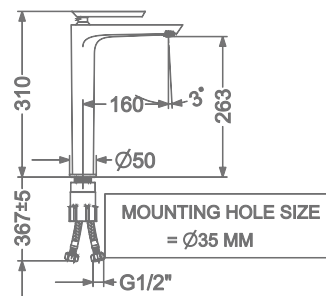

ALANA

KB2411010-ND-CRG

SINGLE LEVER BASIN MIXER
WITHOUT POP-UP

₹ 9,000

KB2411011-ND-CRG

SINGLE LEVER TALL BASIN MIXER
WITHOUT POP-UP

₹ 12,000

KB2411023-CRG