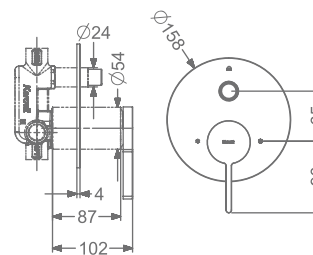

KB2211001-GM

PILLAR TAP

₹ 4,800

KB2211002-GM

TALL PILLAR TAP

₹ 7,200

KB2211037-GM

2 INLET HI-FLOW CONCEALED
SINGLE LEVER DIVERTER TRIMS
(COMPATIBLE WITH KB2211035-GM)