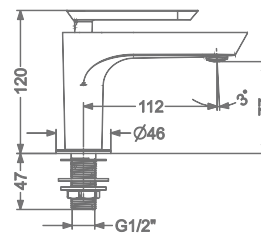

CONCEALED WALL MOUNTED
SINGLE LEVER BASIN MIXER TRIMS
(COMPATIBLE WITH KB2411022-CRG)

₹ 7,000

KB2411001-CRG

PILLAR TAP

₹ 5,200

KB2411002-CRG

TALL PILLAR TAP

₹ 8,000