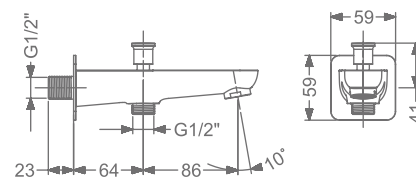

KB2311017-CG

BATH TUB SPOUT WITH
DIVERTER & FLANGE

₹ 5,000