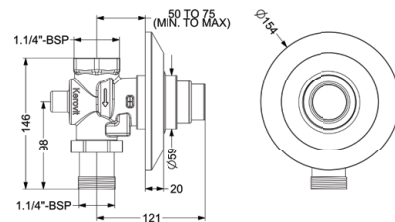

CONCEALED DUAL FLUSH VALVE (6 / 3 LTS.)
32 MM WITH SQUARE FLANGE

₹ 6,000

KB400001R-RG

CONCEALED SINGLE FLUSH VALVE (6 LTS.)
40 MM WITH ROUND FLANGE

₹ 5,600

KB320002R-RG

CONCEALED DUAL FLUSH VALVE (6 / 3 LTS.)
32 MM WITH ROUND FLANGE