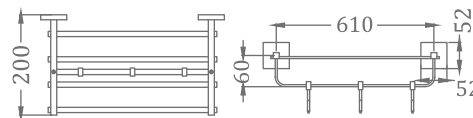

₹ 9,000

KA990011-GMP

SQUARE RANGE
TOWEL RACK 18"