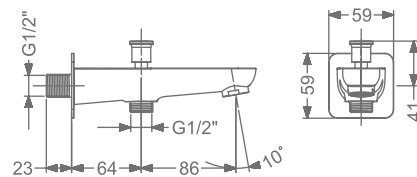

HI-FLOW CONCEALED BODY
& TRIMS FOR TRIO FUNCTION
(SHOWER & SPOUT)

₹ 13,400

KB2311016-GM

BATH SPOUT WITH FLANGE

₹ 4,200

KB2311017-GM

BATH TUB SPOUT WITH
DIVERTER & FLANGE

₹ 5,200