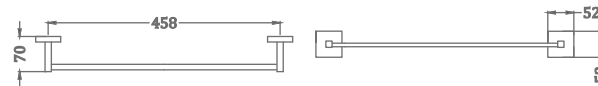

KA660011-CRG

CONVEX RANGE
TOWEL RACK 18"

₹ 7,200

KA990001-CRG

SQUARE RANGE
TOWEL RAIL 24"

₹ 2,800

KA990002-CRG

SQUARE RANGE
TOWEL RAIL 18"