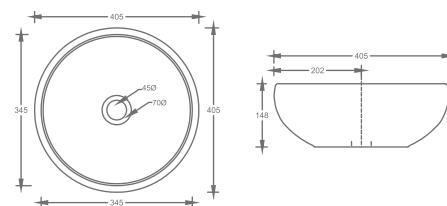

₹ 12,000

ZS23
ART BASIN

₹ 11,000

BASIN

COUNTER TOP

ZS30
ART BASIN

₹ 11,000

ZS43
ART BASIN