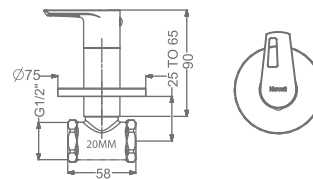

FAUCET

CHIME

KB911004-CG
BIB TAP WITH FLANGE

₹ 4,300

KB911005-CG
2 WAY BIB TAP WITH FLANGE

₹ 4,850

KB911003-CG
ANGLE VALVE

₹ 2,400

KB911032-CG
CSC TRIMS WITH FLANGE
(COMPATIBLE WITH KB11060
& KB11061)

₹ 2,000

₹ 28,000