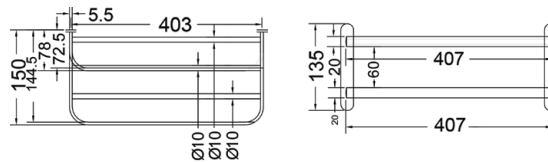

KA660011-CGL

CONVEX RANGE
TOWEL RACK 18"

₹ 7,200