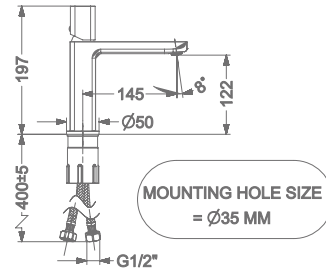

ANGLE VALVE WITH FLANGE

₹ 1,900

FAUCET

AMELIA

KB2911010-RG
SINGLE LEVER BASIN MIXER
WITHOUT POP-UP

₹ 9,800

KB2911011-RG
SINGLE LEVER TALL BASIN MIXER
WITHOUT POP-UP

₹ 12,800