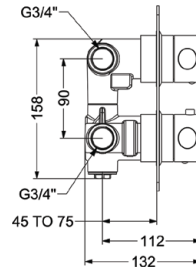

MULTIFLOW (6 OUTLET)
CONCEALED HI-FLOW
THERMOSTATIC MIXER

₹ 50,000

FAUCET

THERMOSTAT

KBTHR001-RG

2 OUTLET CONCEALED
HI-FLOW THERMOSTATIC
BATH & SHOWER MIXER

₹ 22,800

KBTHR001-GM