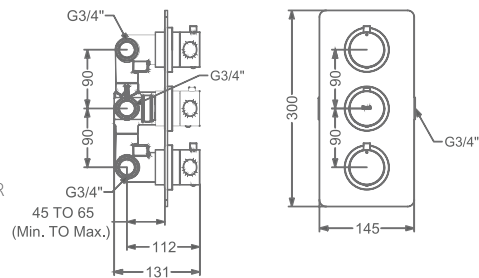

₹ 1,200

KB22THR002-CP

4 OUTLET CONCEALED HI-FLOW
THERMOSTAT BATH & SHOWER MIXER

₹ 24,600

KB2211010-ND-RG

SINGLE LEVER BASIN MIXER
WITHOUT POP-UP