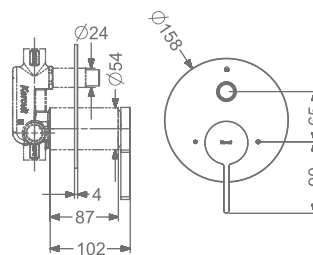

AGALIA

KB2211036-CP

3 INLET CONCEALED SINGLE LEVER
BATH & SHOWER MIXER TRIMS
(COMPATIBLE WITH KB2211034-CP)

₹ 4,000

KB2211037-CP

2 INLET HI-FLOW CONCEALED
SINGLE LEVER DIVERTER TRIMS
(COMPATIBLE WITH KB2211035-CP)