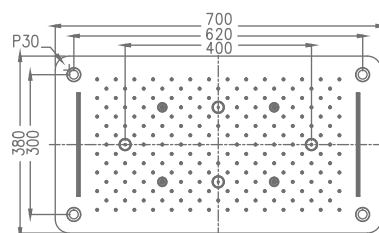

SHOWER

OVERHEAD RAIN SHOWER

THREE FUNCTIONS CEILING SHOWER
WITH CHROMOTHERAPY - SS
(RAIN, TWO WATERFALL & FOUR MISTS)

₹ 57,200

THREE FUNCTIONS CEILING SHOWER
WITH CHROMOTHERAPY - SS
(RAIN, TWO WATERFALL & FOUR MISTS)

₹ 62,600

THREE FUNCTIONS CEILING SHOWER
WITH CHROMOTHERAPY - SS
(RAIN, TWO WATERFALL & FOUR MISTS)

₹ 62,600

THREE FUNCTIONS CEILING SHOWER
WITH CHROMOTHERAPY - SS
(RAIN, TWO WATERFALL & FOUR MISTS)

₹ 65,400

THREE FUNCTIONS CEILING SHOWER
WITH CHROMOTHERAPY - SS
(RAIN, TWO WATERFALL & FOUR MISTS)

₹ 65,400