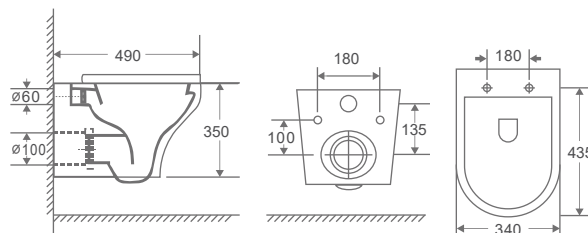

₹ 18,000

KB0376
NOYCE
MATTE BLACK
WALL-HUNG WITH
SLIM UF SEAT COVER

₹ 26,000

KB0371
NOYCE
MATTE WHITE
WALL-HUNG WITH
SLIM UF SEAT COVER

₹ 26,000

TOILET

ONE-PIECE

KS715GB