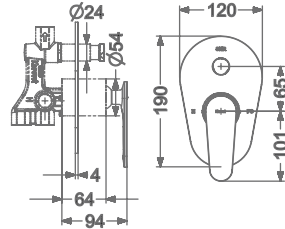

KB2311036-CP

3 INLET CONCEALED SINGLE LEVER
BATH & SHOWER MIXER TRIMS
(COMPATIBLE WITH KB2311034-CP)

₹ 4,000