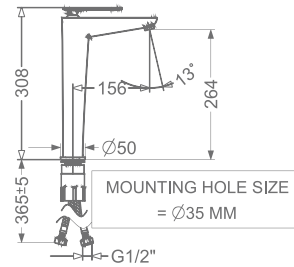

₹ 26,400

FAUCET

ARIUS

KB2311010-ND-CG
SINGLE LEVER BASIN MIXER
WITHOUT POP-UP

₹ 9,400

KB2311011-ND-CG
SINGLE LEVER TALL BASIN MIXER
WITHOUT POP-UP

₹ 12,200

KB2311023-CG
CONCEALED SINGLE LEVER
WALL MOUNTED BASIN MIXER TRIMS
(COMPATIBLE WITH KB2311022-CG)