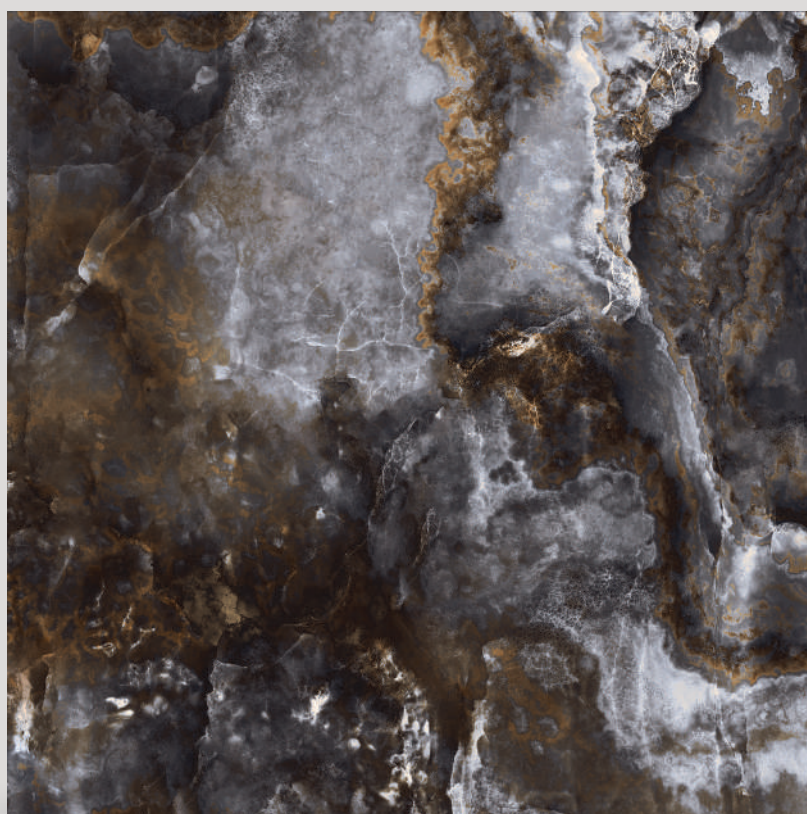

Stain
resistant

Water
resistant

The Ultima

1200 x 1200 mm

Kajaria
ETERNITY
tiles forever

Aspen Grey

Premium Polish

Onyx Thunder