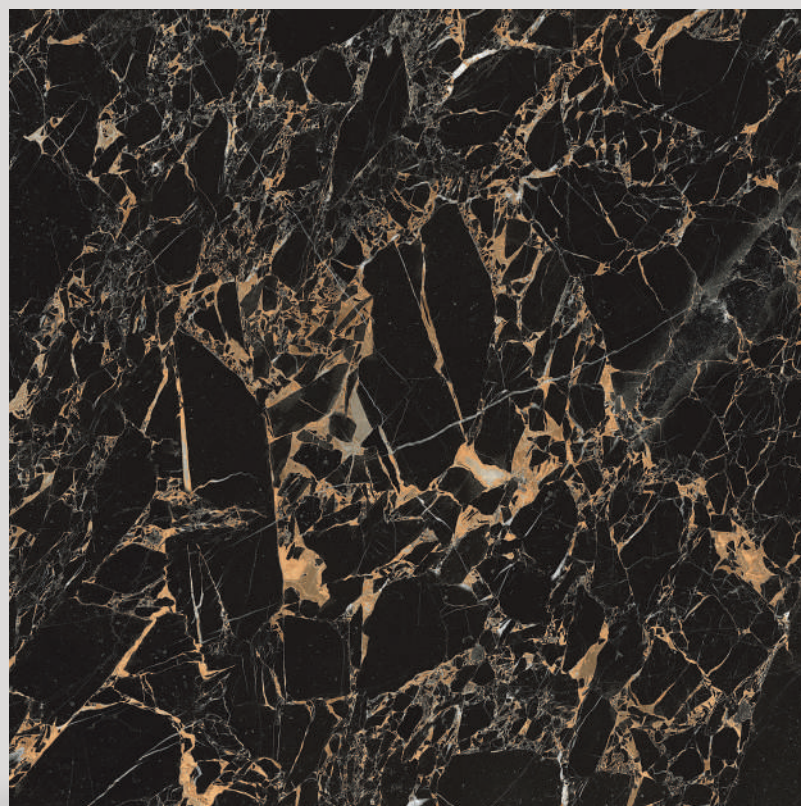

Stain resistant

Water resistant

The Ultima

1200 x 1200 mm

Kajaria
ETERNITY
tiles forever

Golden Portoro

Premium Polish

For wall
application