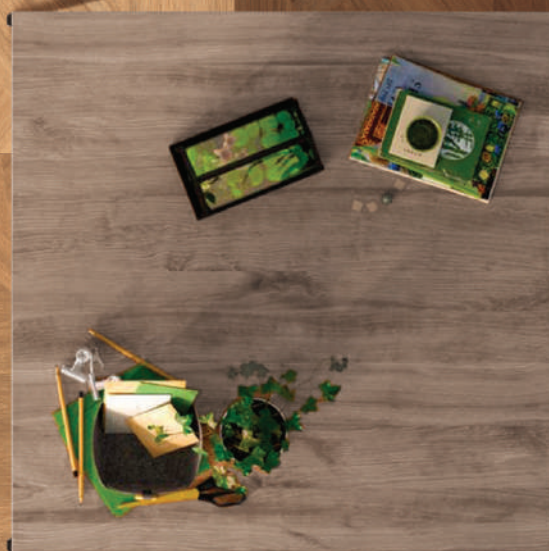

The Ultima

1200 x 1200 mm

Kajaria
ETERNITY
tiles forever

For wall application

For floor application

Fine detailing

Stain resistant

Water resistant