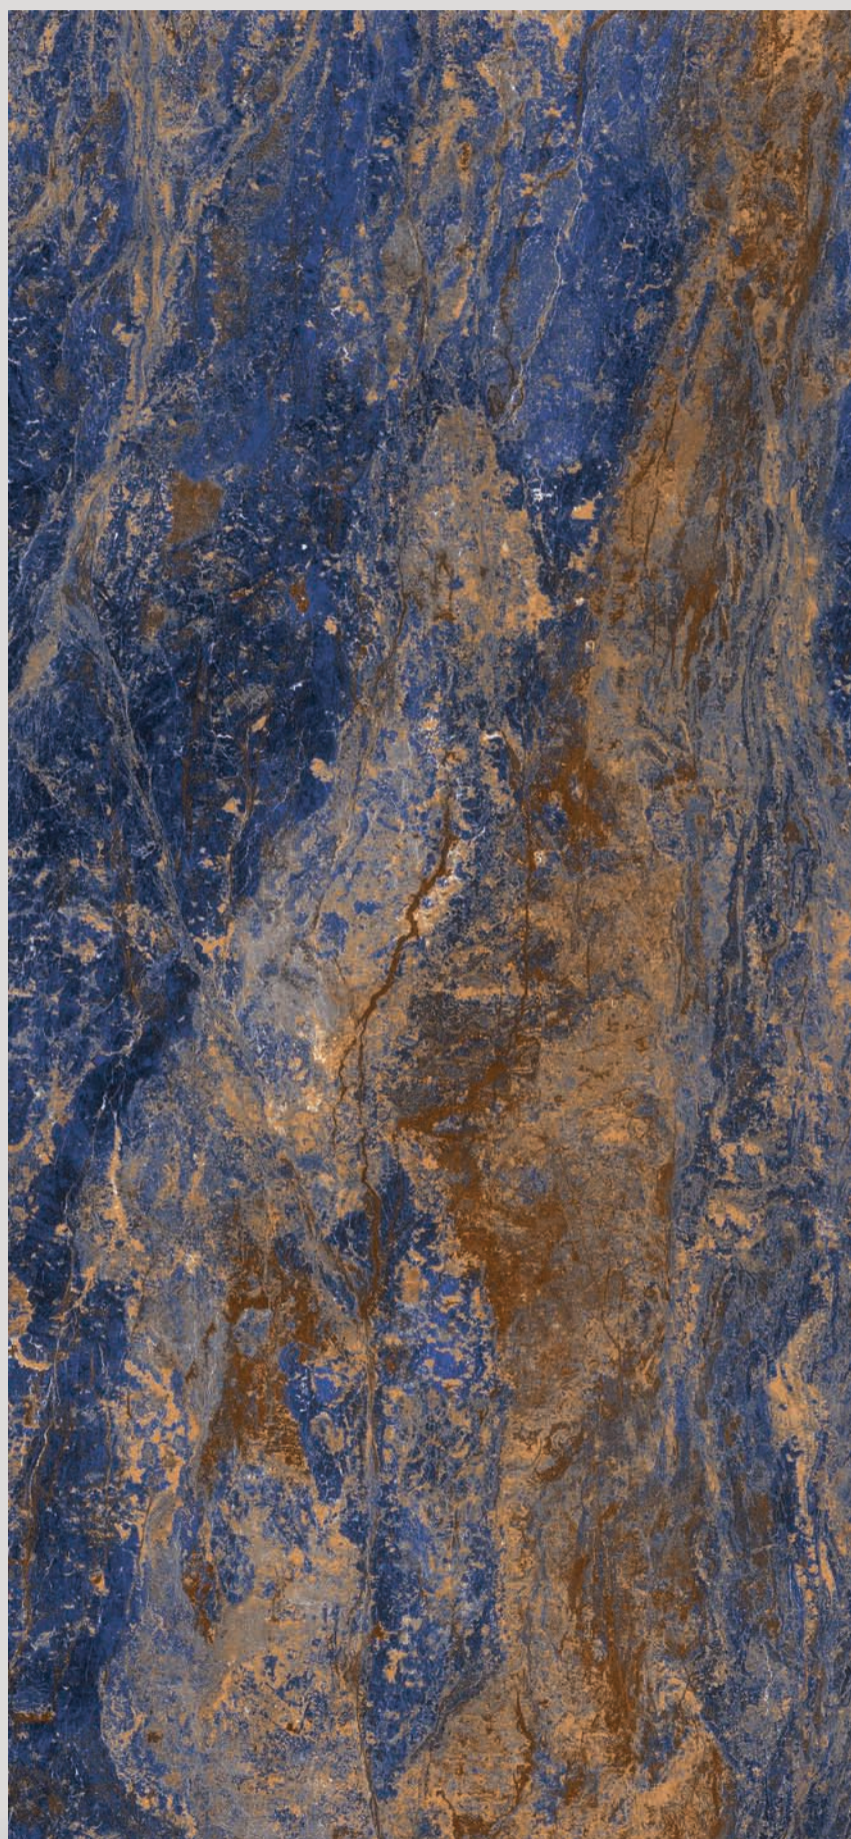

For floor application

Fine detailing

Stain resistant

Water resistant

The Ultima

1200 x 2600 mm

Kajaria
ETERNITY
tiles forever

Indigo Azul