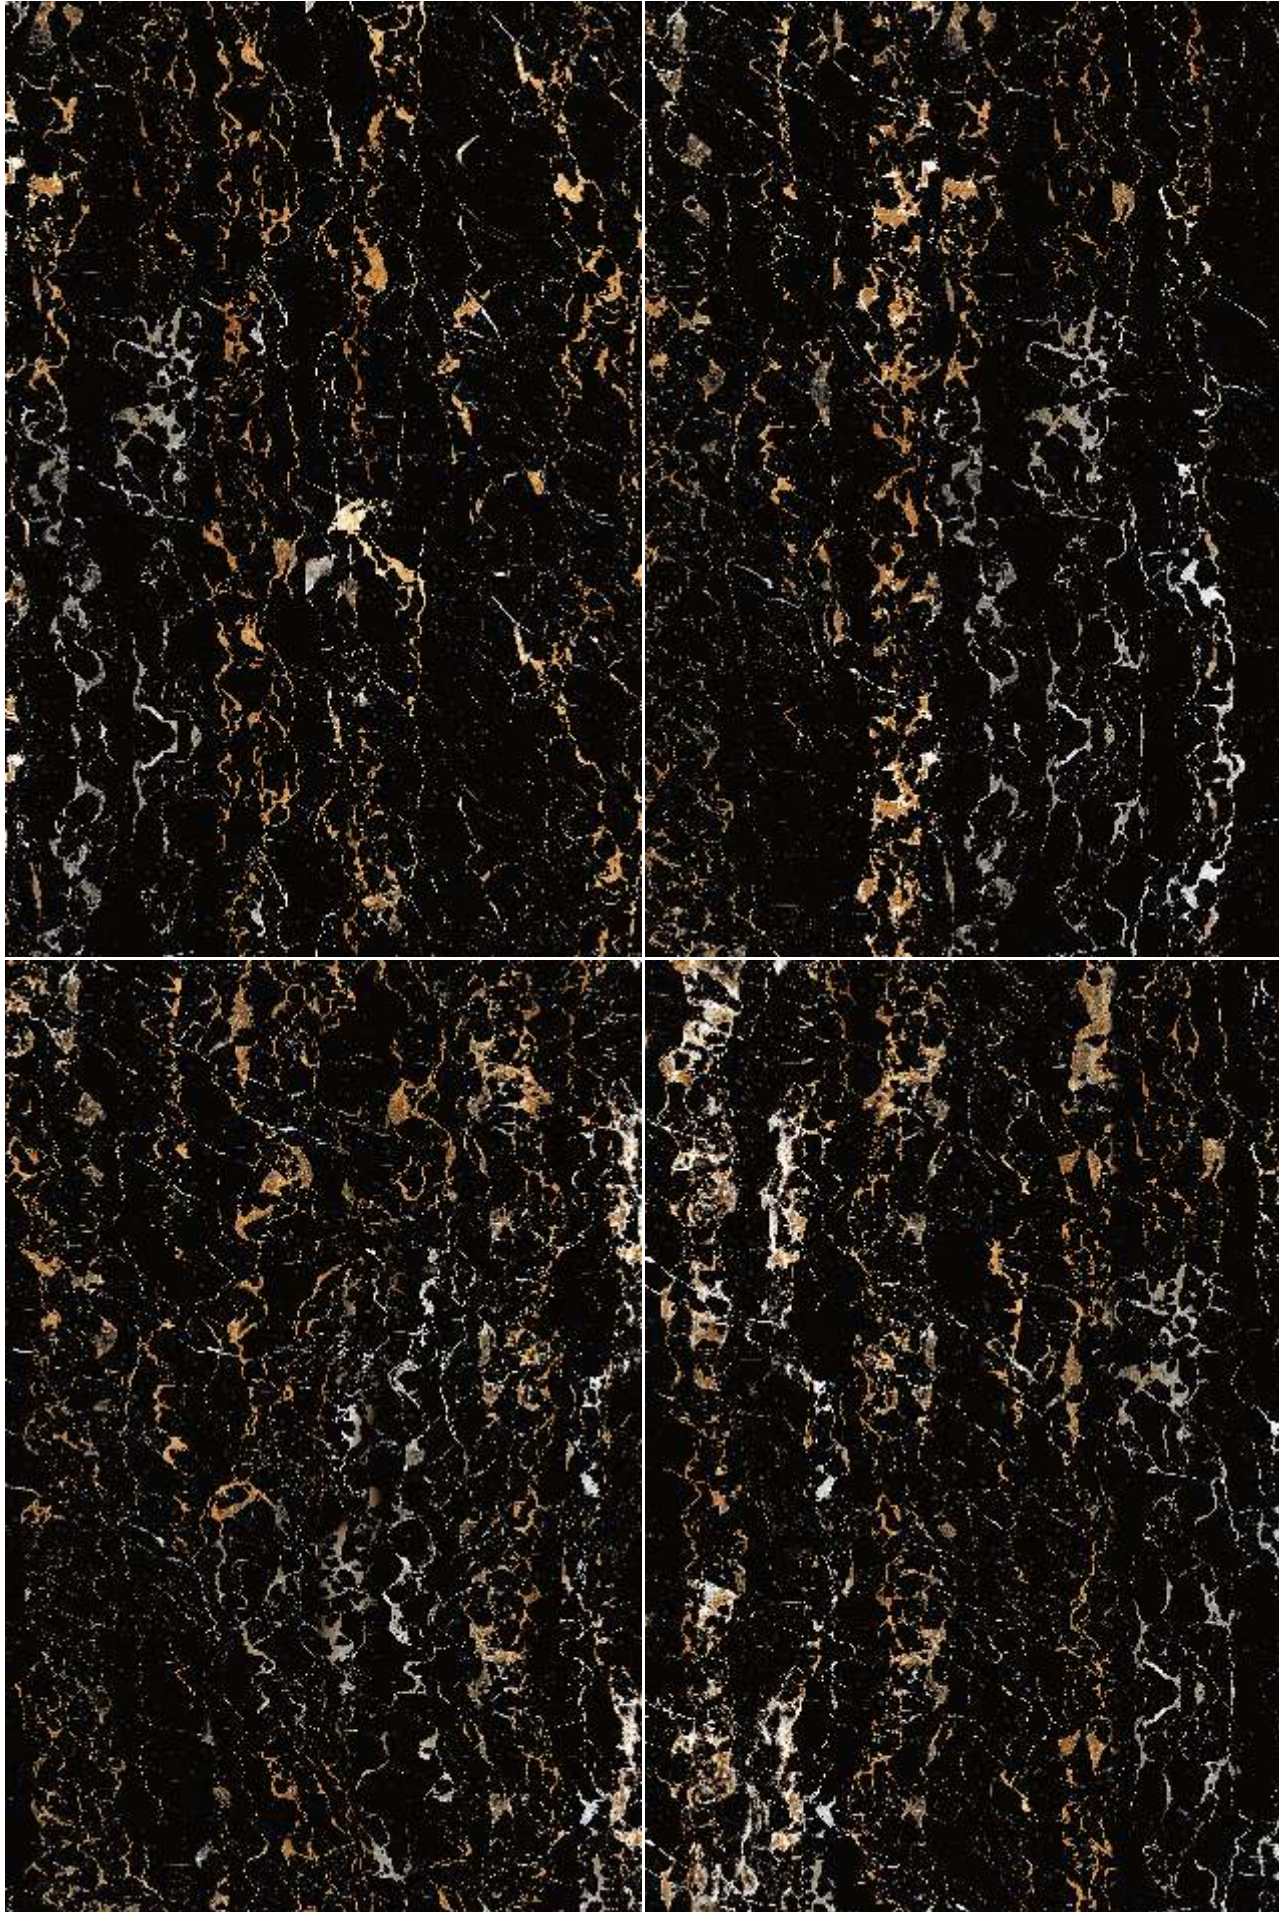

COLOUR
BODY

NO BENDING
NO CRACKS
& **NO WARPAGE**

CRYSTAL
GLOSS
(POLISHED)

BETTER CLARITY
OF **DESIGNS**

GOLDEN PORTORO (BLACK BODY)

RANDOM FACES

BLUE AZUL (BLACK BODY)

CRYSTAL GLOSS