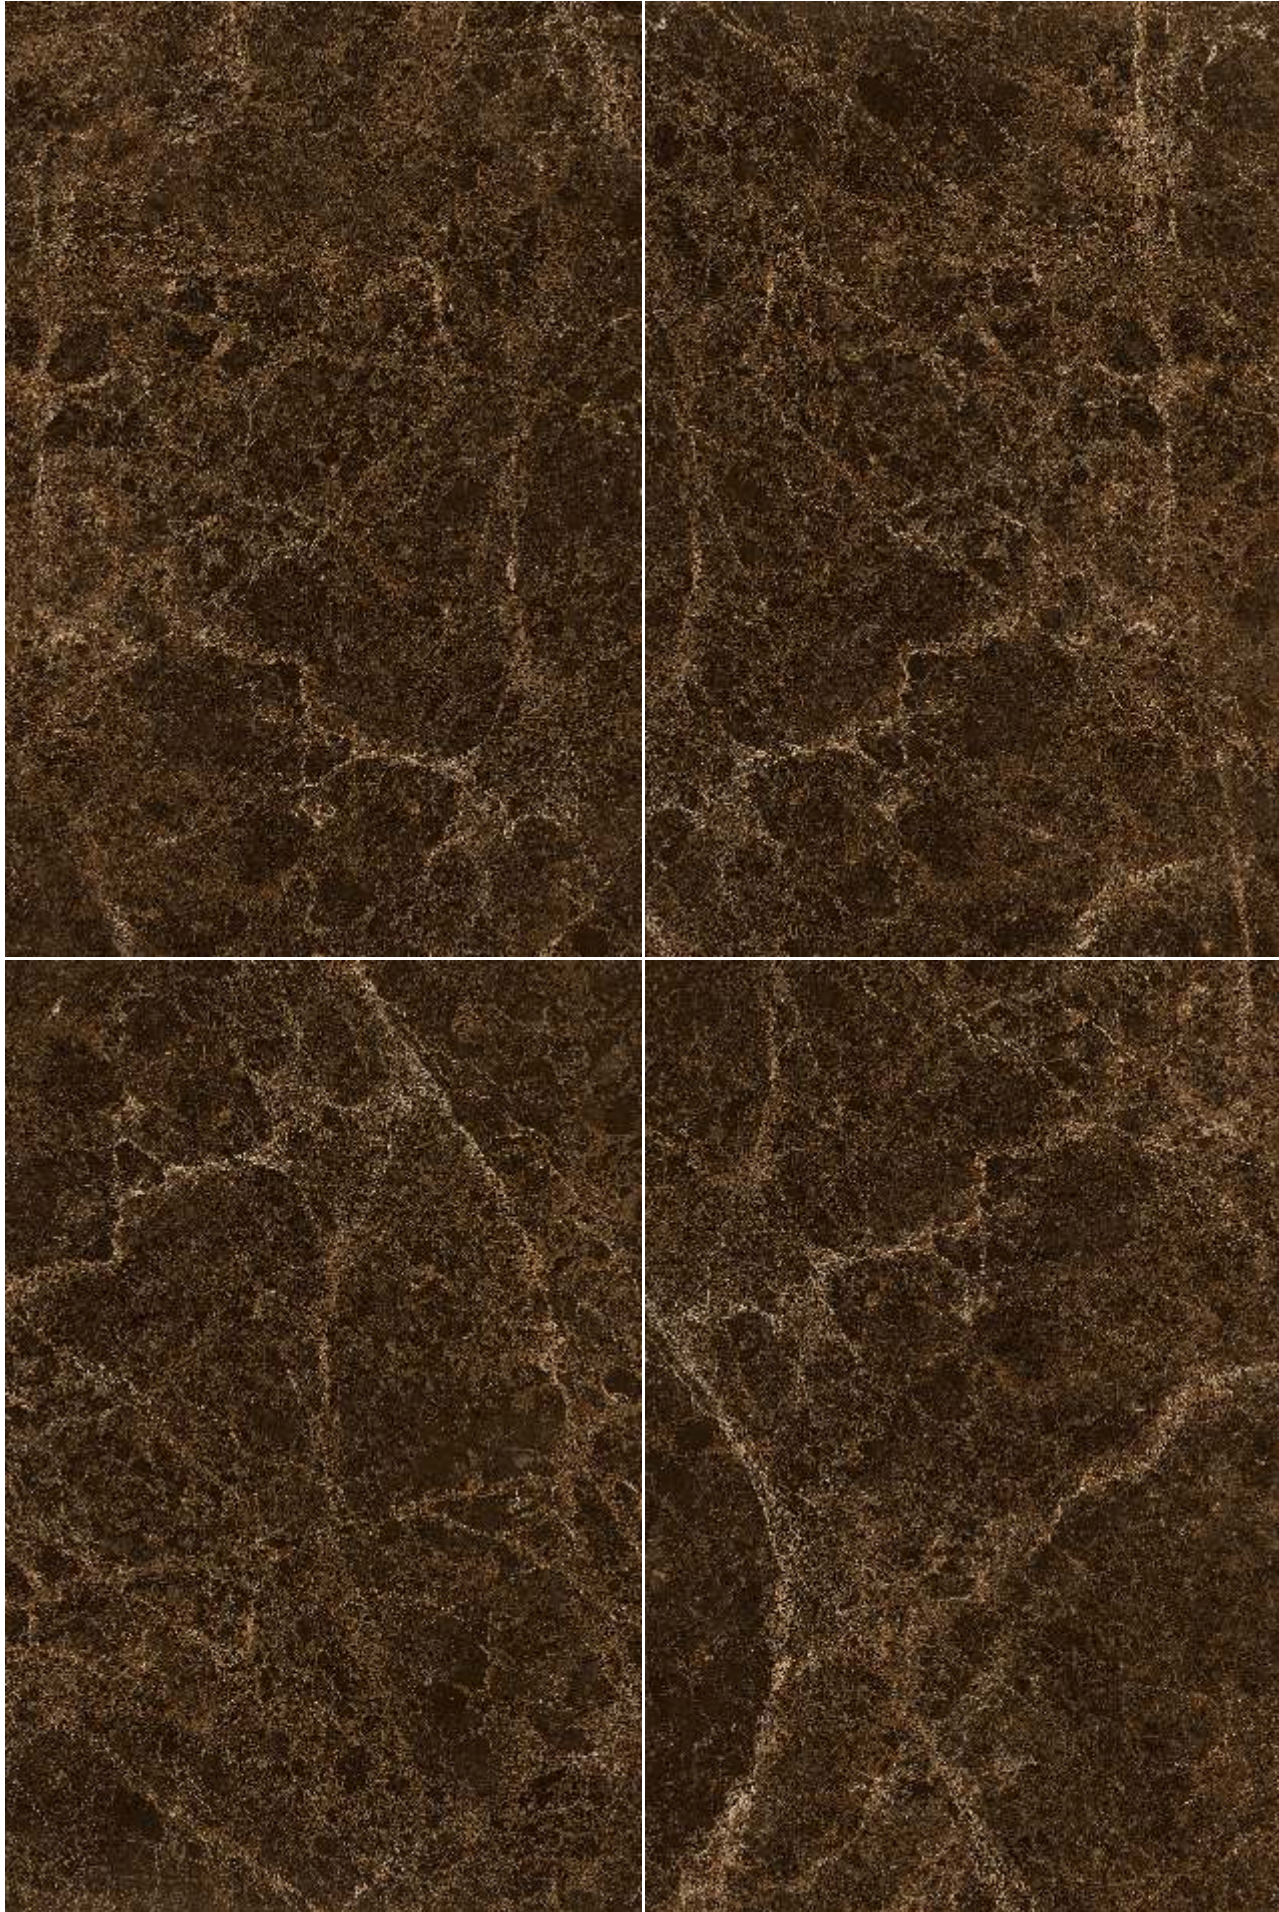

GREAT EMPERADOR (BLACK BODY)

RANDOM FACES