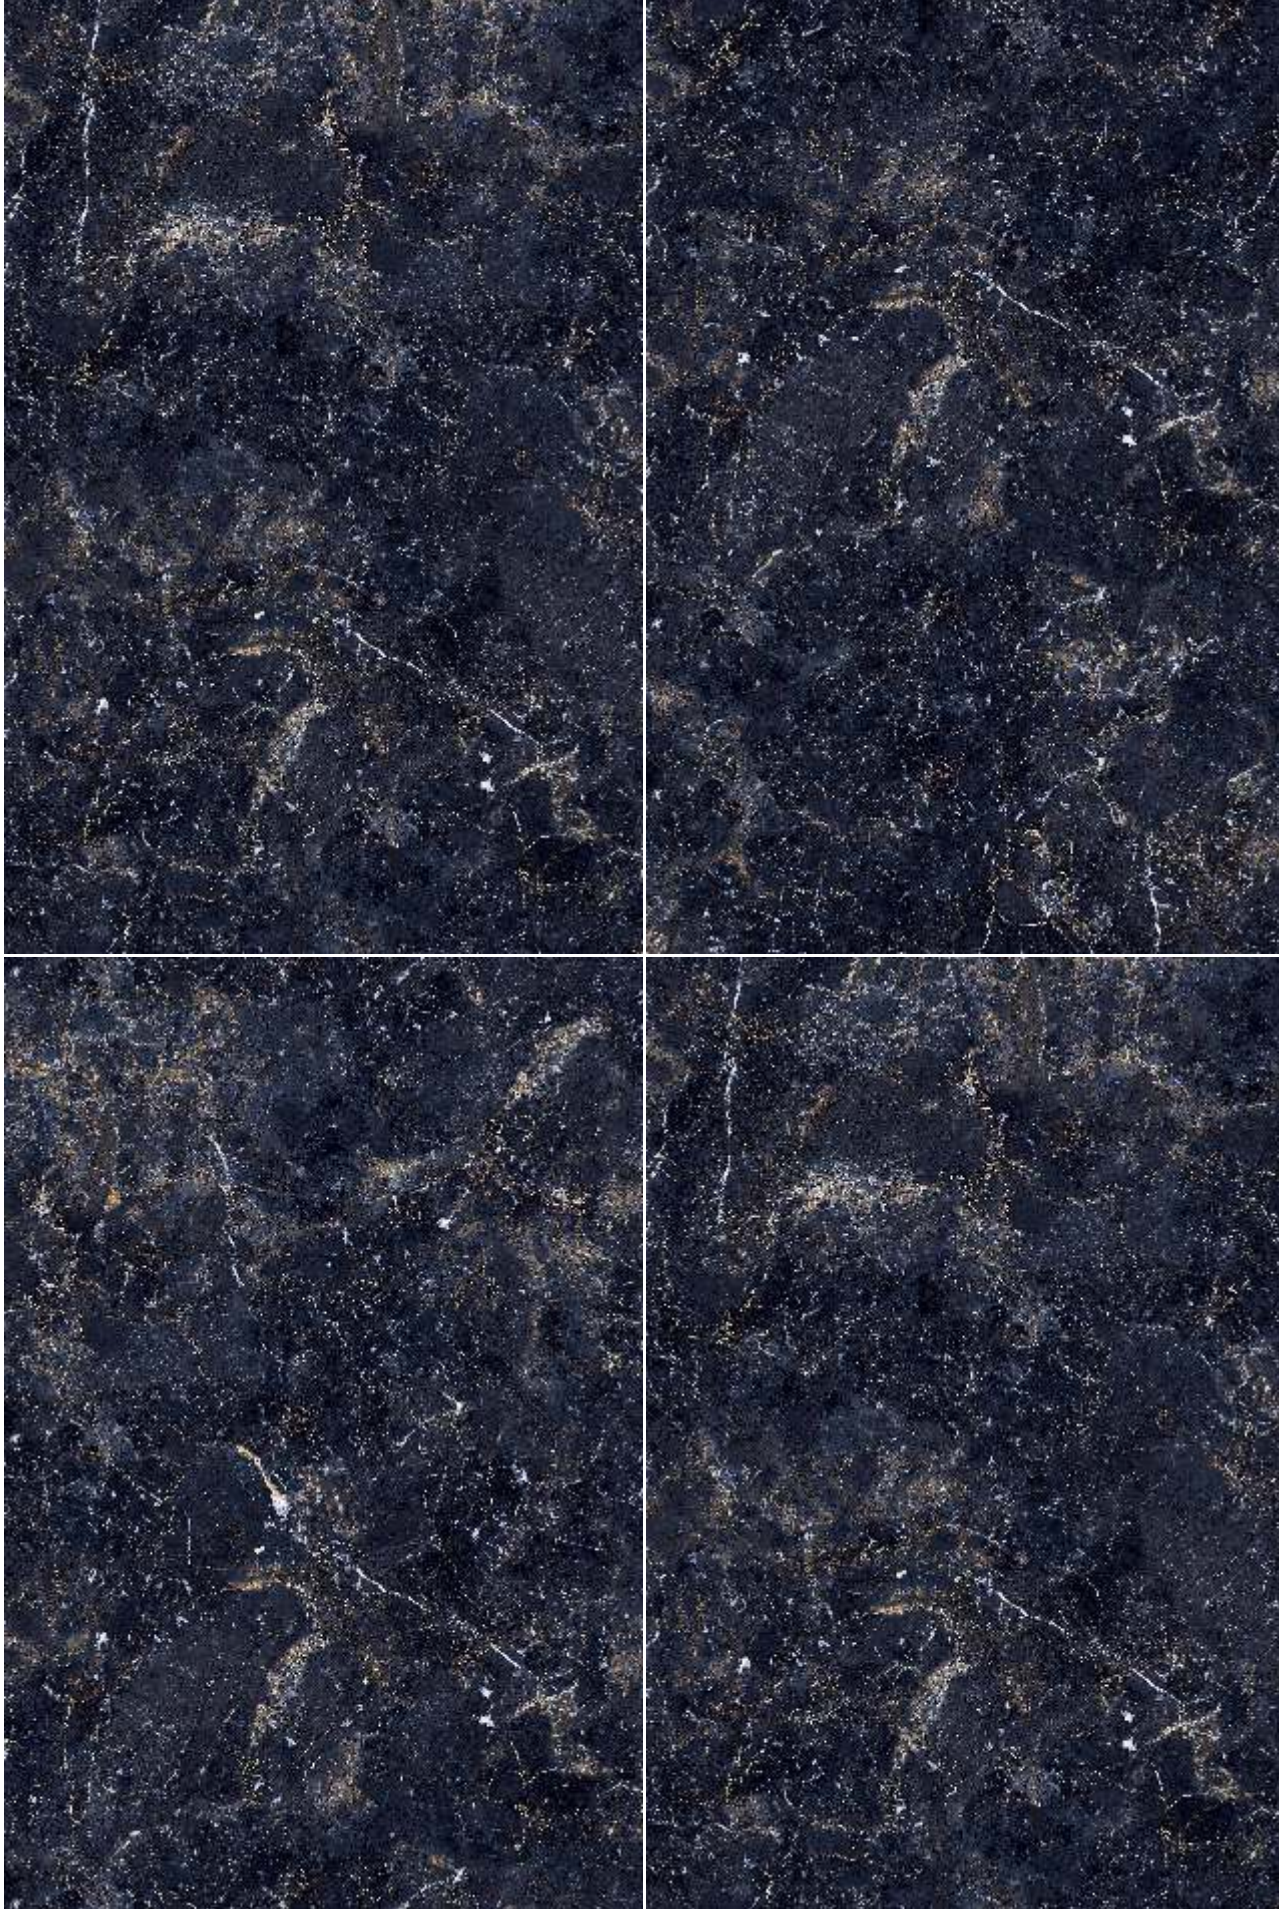

BLUE AZUL (BLACK BODY)

RANDOM FACES