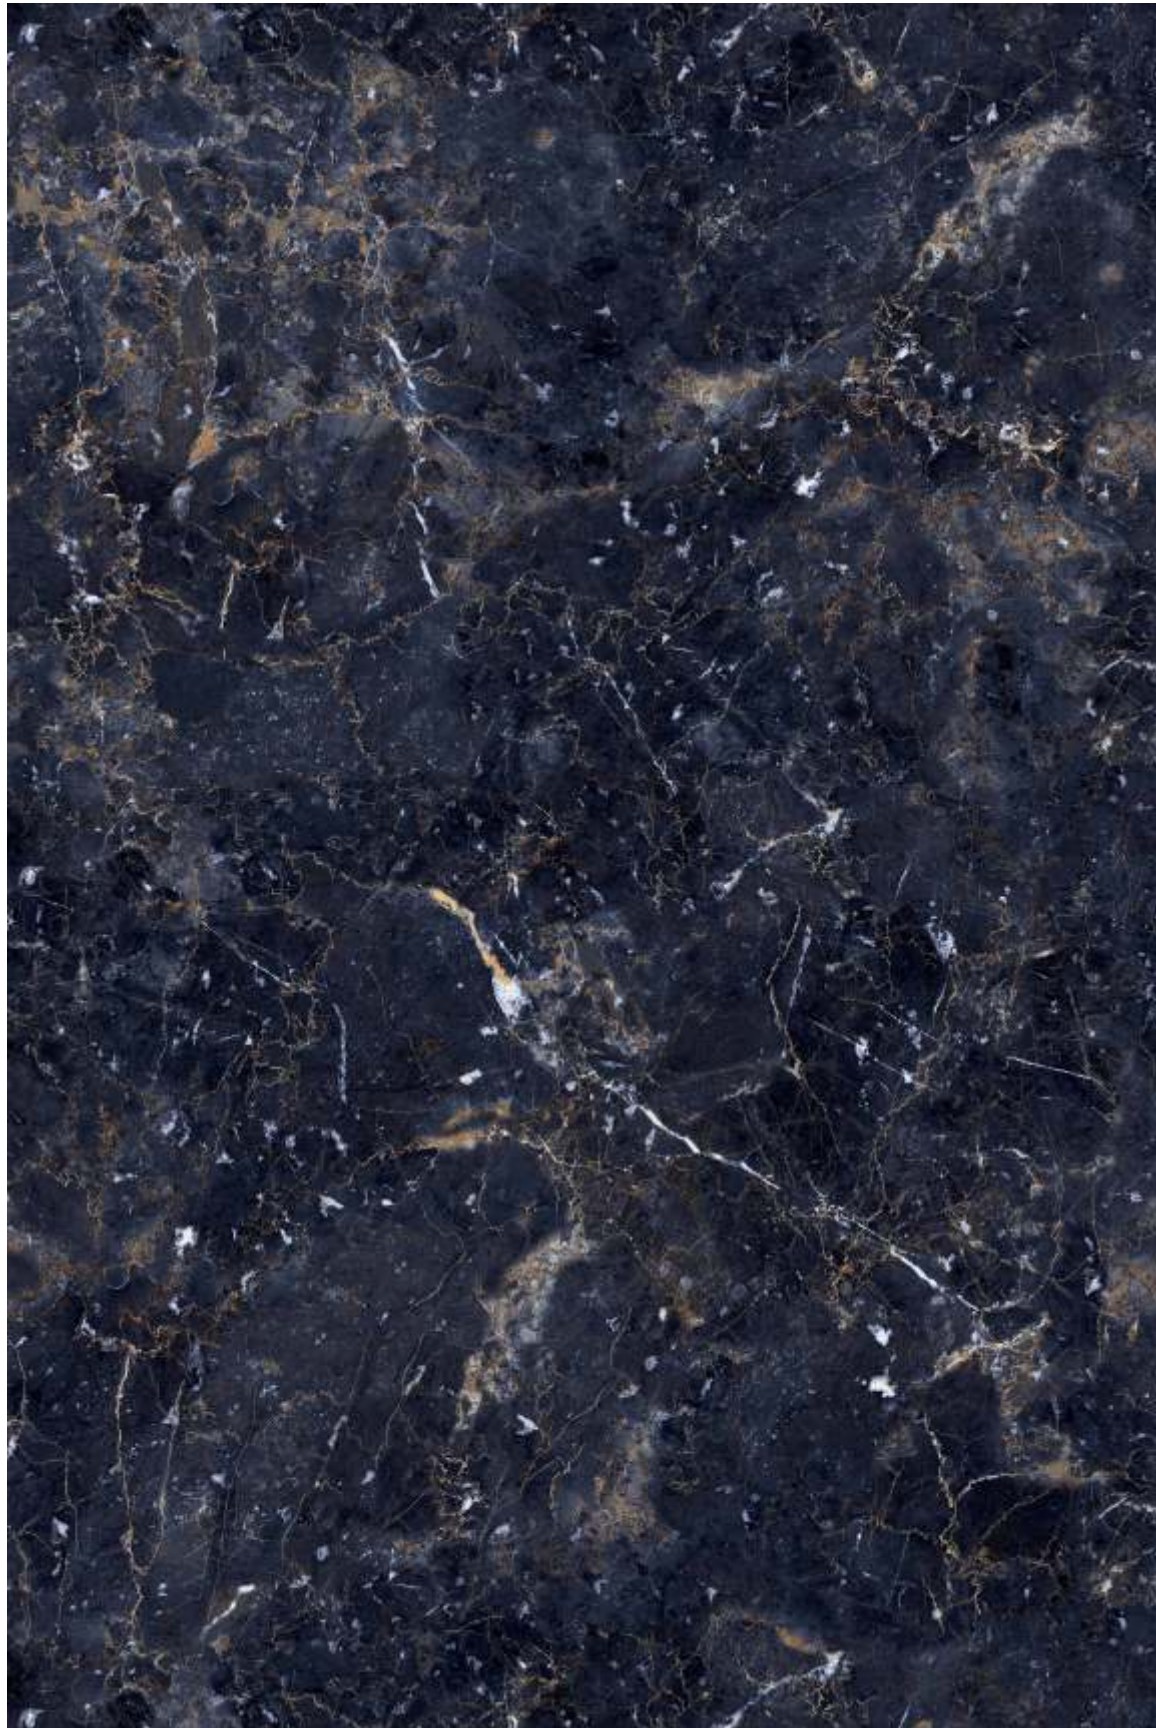

COLOUR
BODY

NO BENDING
NO CRACKS
& **NO WARPAGE**

CRYSTAL
GLOSS
(POLISHED)

BETTER CLARITY
OF **DESIGNS**

GOLDEN PORTORO (BLACK BODY)

RANDOM FACES

BLUE AZUL (BLACK BODY)

CRYSTAL GLOSS