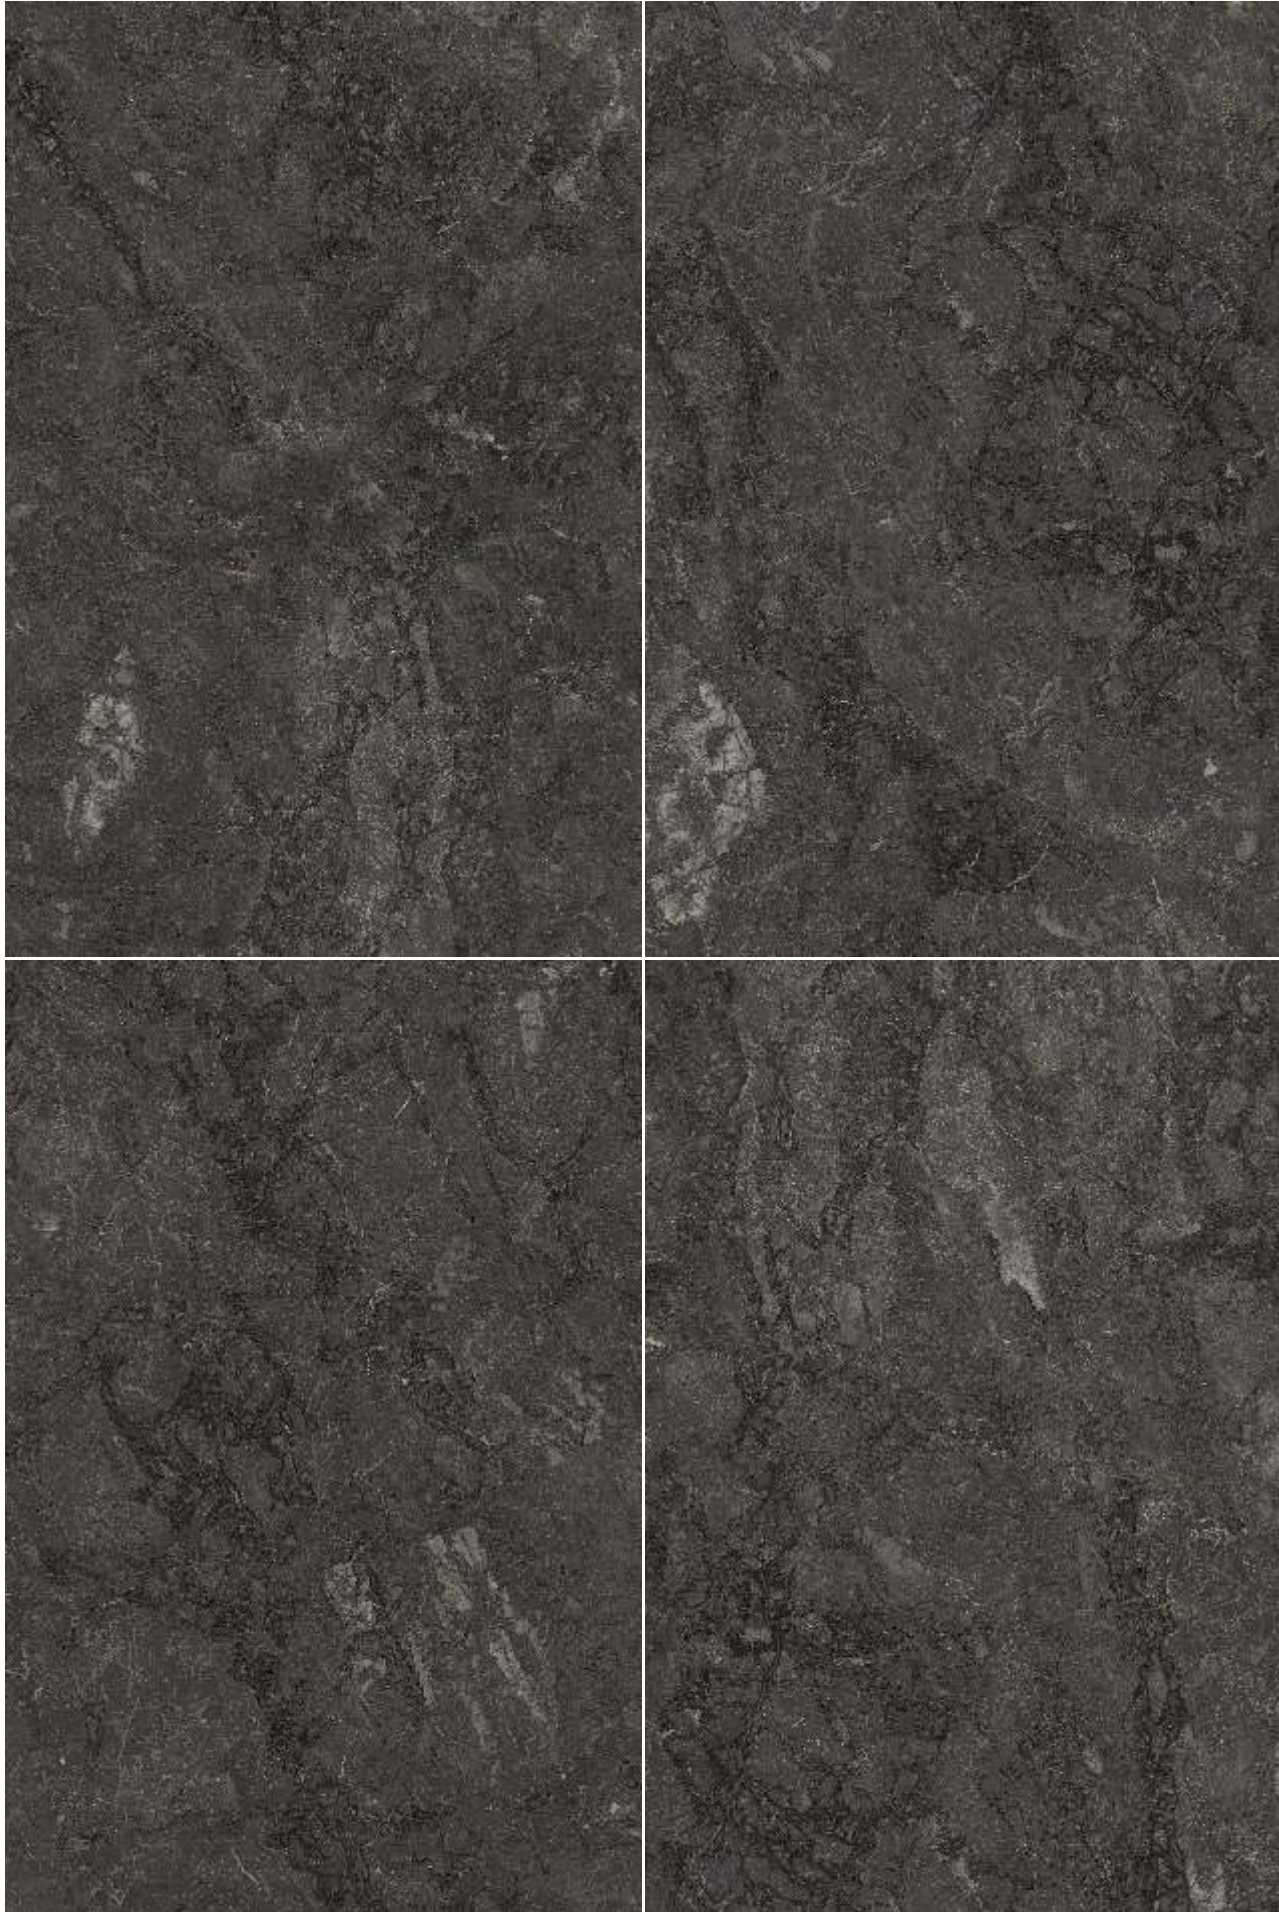

ROLEX GREY (BLACK BODY)

RANDOM FACES