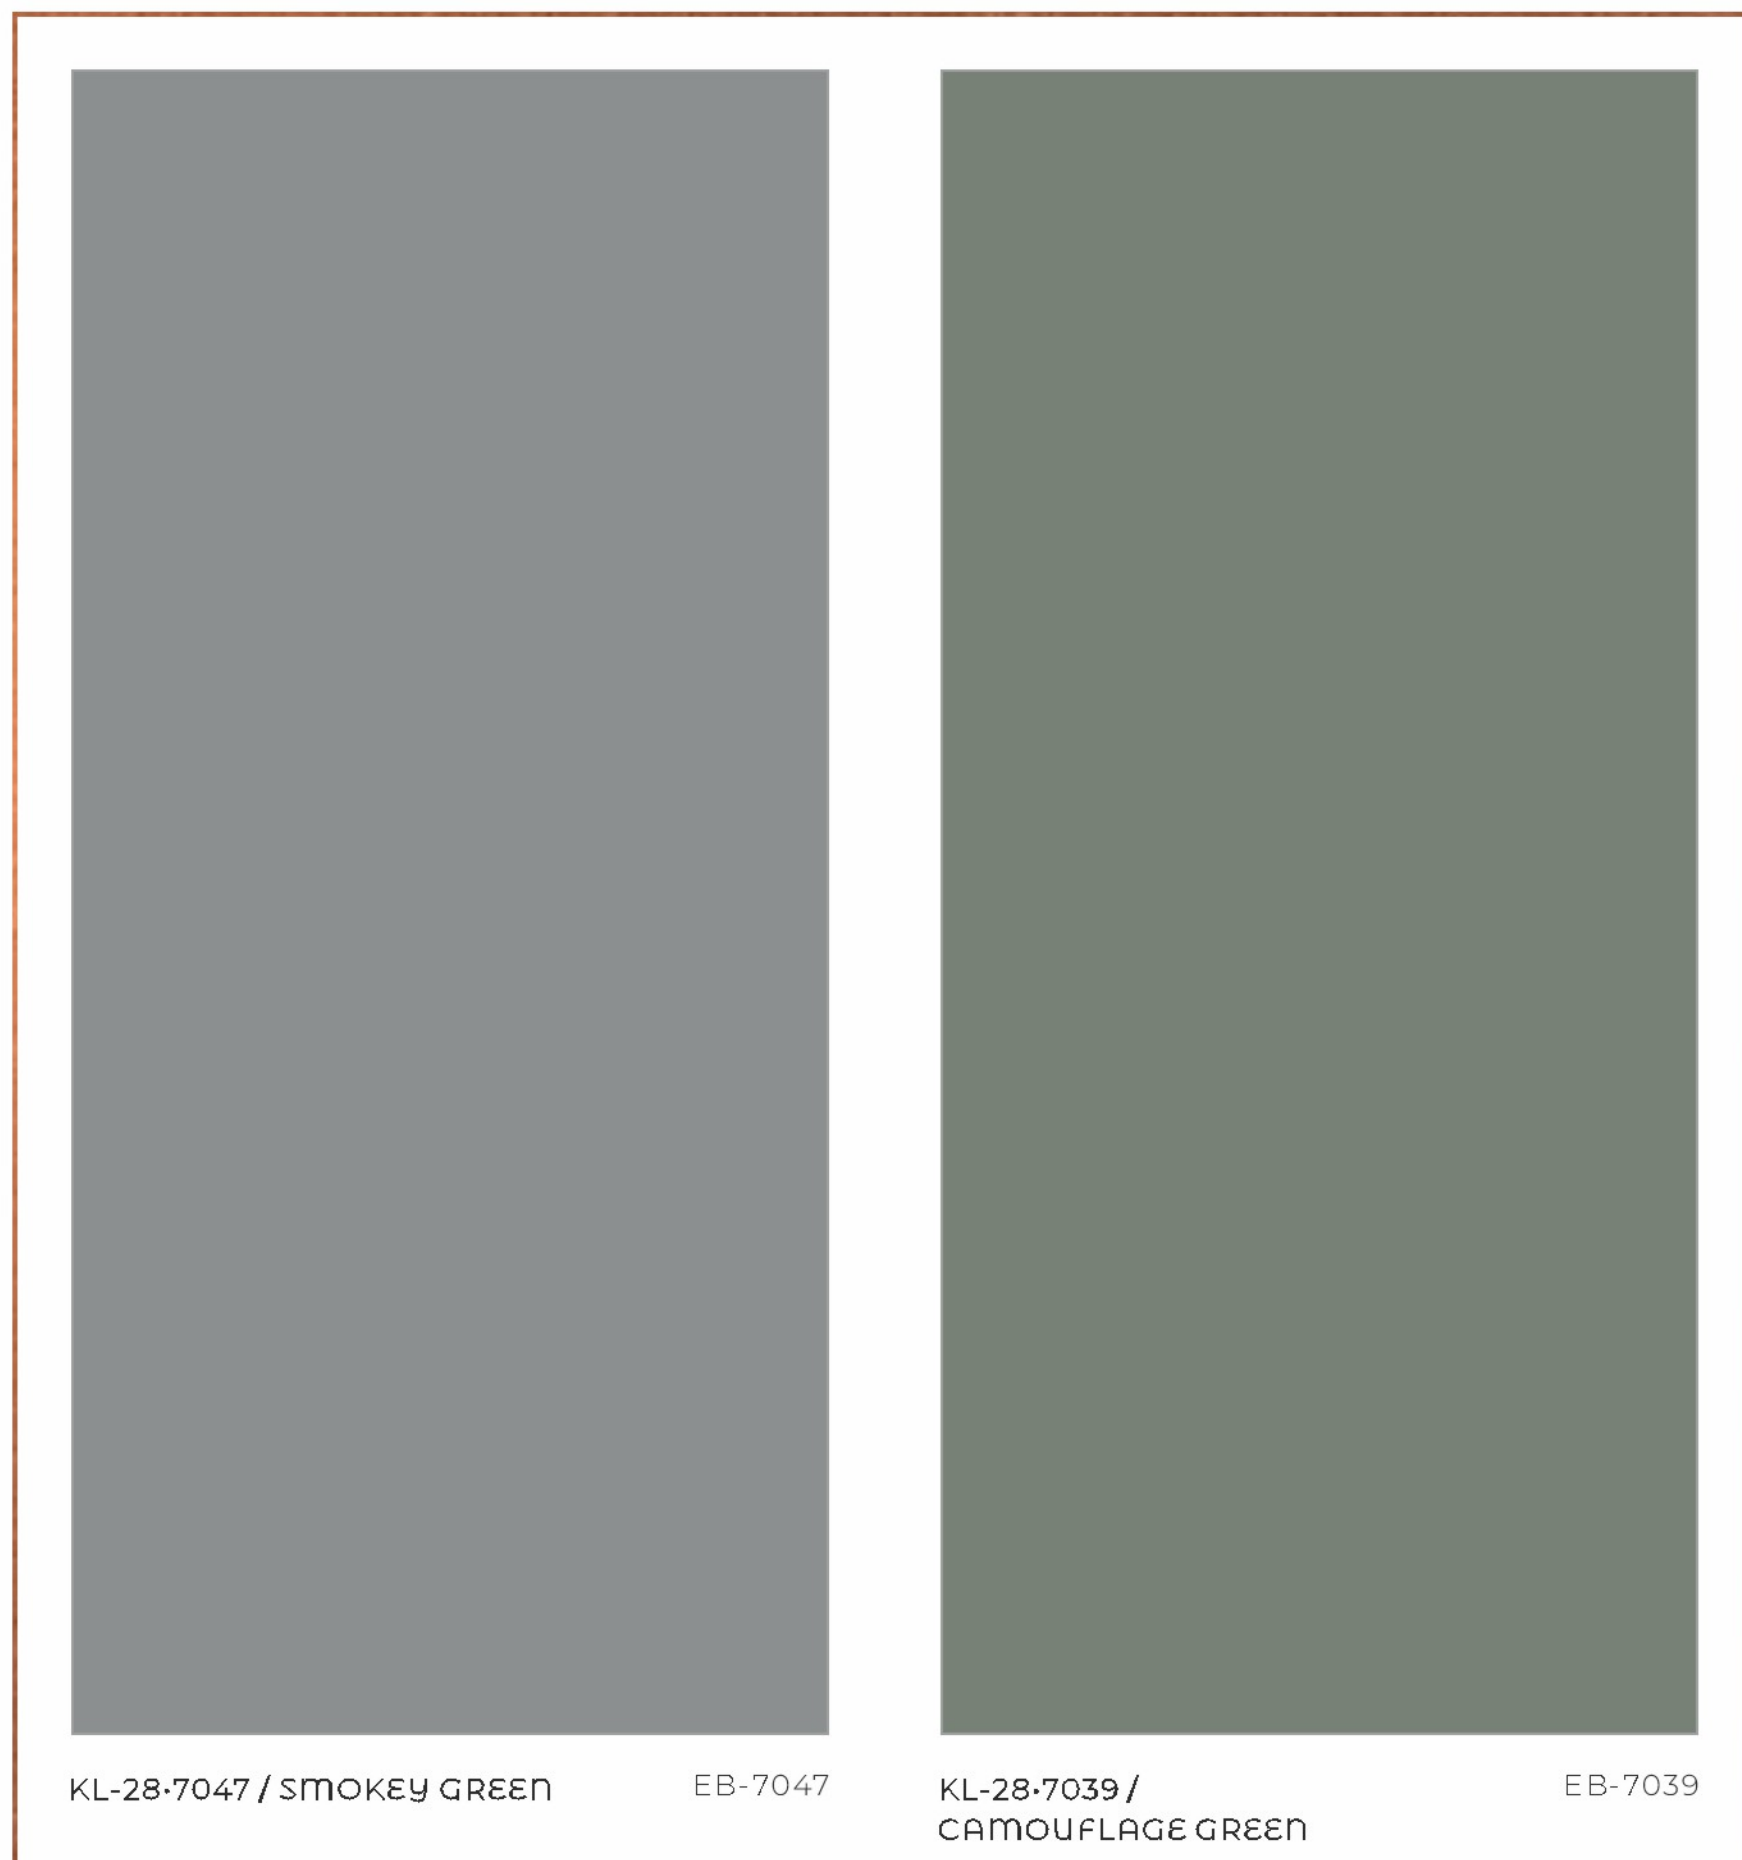

VIBRANCE IN LIFE