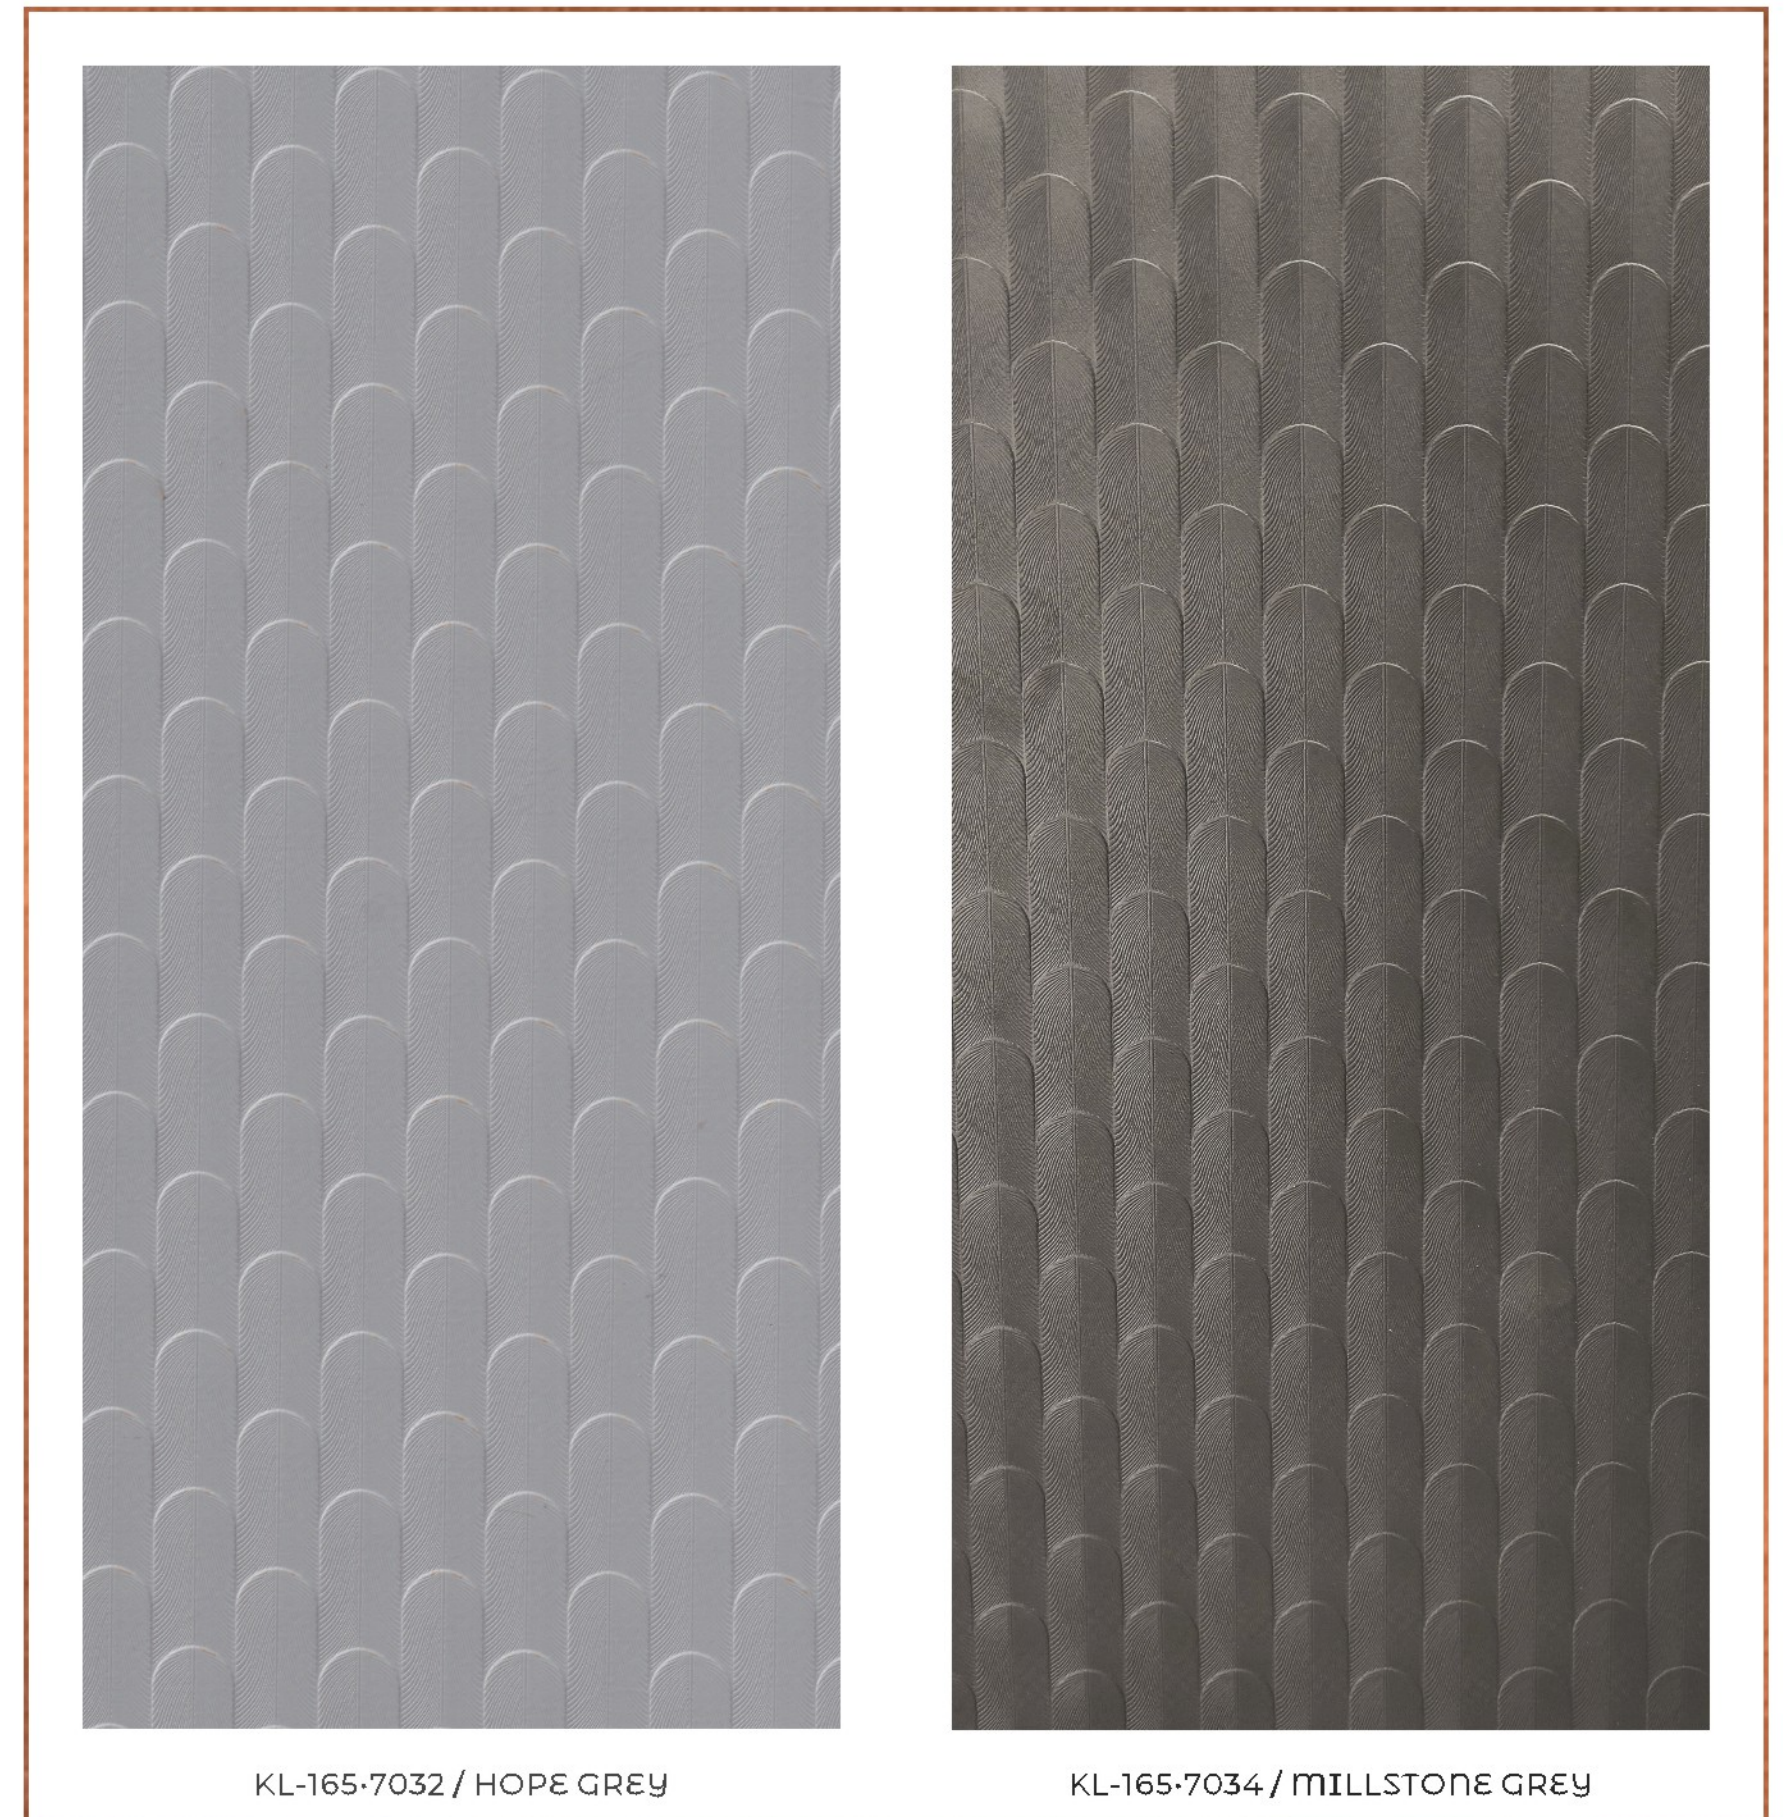

KL-166-7033 / GRAVEL

Let colors inspire your journey and brighten your path. Embrace every shade and shine uniquely!

SLEEK STYLISH STRONG

KL-165-7001 / PURE WHITE

KL-165-7011 / SAGE GREY

KL-165-7032 / HOPE GREY